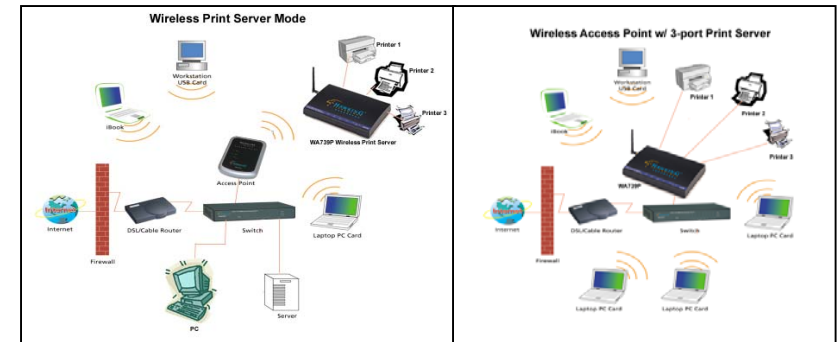

Network

- IEEE 802.11b WLAN Standard
- IEEE 802.3 10Base-T Standard

LAN Speed

- Wireless: 11/5.5/2/1 Mbps Adaptive Data Rate
- Wired: 10 Mbps

Security: IEEE WEP 64/128-bit

Network Management: SNMP, MIB, 802.11

LAN Interface: RJ45

Antenna: External Antenna Diversity System 2dB gain

Power: AC 100-250V 50/60HZ to 5VDC 1.5A

Frequency Band: 2.4 ~ 2.4835GHz

Channels:

- 11 Channels (US, Canada)
- 13 Channels (Europe)
- 14 Channels (Japan)

Modulation Technique

- DSSS (Direct Sequence Spread Spectrum)
- 1Mbps DBPSK
- 2Mbps DQPSK
- 5.5Mbps CCK
- 11Mbps CCK

Support: IPP, DHCP (client), Windows Print Monitor Technology, SNMP

Management: Web Interface, Windows-based Setup Program, Telnet, TFTP

Output Power: Peak +20dBm.

Receiver Sensitivity: -80dBm Min.

TYPICAL OPERATION RANGE*

DATA RATE	INDOOR RANGE	OUTDOOR RANGE
11Mbps	120 ft (37 m)	400 ft (122 m)
5.5 Mbps	200 ft (61 m)	600 ft (183 m)
2 Mbps	240 ft (73 m)	750 ft (228 m)
1 Mbps	300 ft (91 m)	1000 ft (305 m)

Roaming: 802.11b compliant

Dimension:

6 5/8" L x 4 1/4" W x 1 1/8 H (168L x 108W x 28.5 H mm)

EMI Conformance

FCC part 15 Class B, CE Mark Class B

*The range will vary in different operating environments due to effects such as building construction

Features	Benefits
11Mbps Wireless LAN	Fast, Reliable and Easy Connection
IEEE 802.11b Standard	Compatible with Industrial Standard
Supports most network operating systems	Setup is quick and simple

Wireless Network Diagram:

Ordering Information:

WA739P	11M IEEE802.11b 3-Port Wireless Print Server or Wireless Access Point w/3-Port Print Server
WR254S	11M IEEE802.11b Wireless Router w/4-Port Switch + 1 Serial Back-Up Port
WA210	11M IEEE802.11b Wireless Access Point
WE110P	11M IEEE802.11b Wireless PC Card
WU120	11M IEEE802.11b Wireless USB Adapter
WP251	11M IEEE802.11b Wireless PCI Card