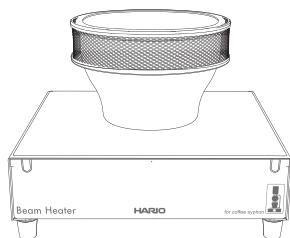

HARIO

Beam Heater For Coffee Syphon

BGSN-350U

Power	AC120V 60Hz
Rated power consumption	450W
Size	W200xD220xH140(mm)
	Effective length of cable 1.3 m
Total weight	2.3kg

Beam Heater
BGSN-350U
C/T 4 403062
Size 200 · 220 · 140
Glass / Silica glass
/ Stainless steel Iron / ABS resin /

Beam Heater Protective wall
PW-BGS-2
C/T 1 403079
Size 460 · 230 · 450
Glass / Stainless steel

Beam Heater Protective wall
PW-BGS-3
C/T 1 403086
Size 660 · 230 · 450
Glass / Stainless steel

HARIO CO., LTD.