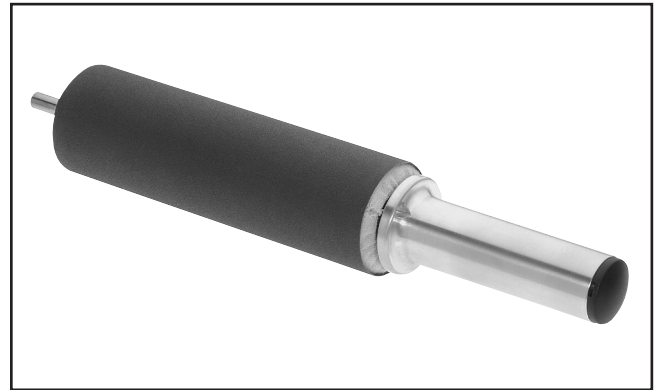

MODEL H2882 7 1/2" PNEUMATIC DRUM SANDER INSTRUCTION SHEET

⚠ WARNING	
	EYE/EAR INJURY HAZARD! Wear safety glasses and hearing protection during use of this tool!
	OVER INFLATION HAZARD! Never exceed 8 PSI!
	RESPIRATORY HAZARD! Sanding produces fine dust. Wear the appropriate protection during use!

Figure 1. Model H2882.

Figure 2. Model H2882 in action.

Introduction

This rolling-pin style pneumatic drum sander is perfect for hand contouring and smoothing projects that are too large to use with a stationary sander. Simply chuck the 3/8" spindle into a portable electric drill, cordless drill or air powered drill for two-handed control. Choose this 7 1/2" x 2 1/4" diameter size for getting into tight areas. Features ball bearing handle and air valve for easy bicycle pump inflation.

Inventory

- A. Drum Sander..... 1
- B. Spare Valve Cap..... 1

Operation

Slide the sanding sleeve over the drum. Remove the plastic cap on the handle with a small screw driver to expose the air valve. Inflate to the desired pressure. DO NOT exceed 8 PSI!