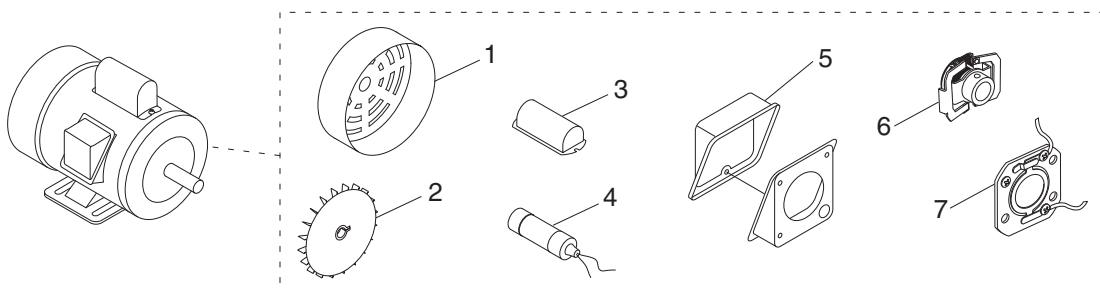

Replaceable Parts

REF	PART #	DESCRIPTION
1	PH5373001	MOTOR FAN COVER
2	PH5373002	MOTOR FAN
3	PH5373003	S CAPACITOR COVER
4	PC200C	S CAPACITOR 200M 125V 1-1/2 X 2-3/8

REF	PART #	DESCRIPTION
5	PH5373005	JUNCTION BOX
6	PH5373006	CENTRIFUGAL SWITCH
7	PH5373007	CONTACT PLATE

COPYRIGHT © DECEMBER, 2007 BY GRIZZLY INDUSTRIAL, INC.
WARNING: NO PORTION OF THIS INSTRUCTION SHEET MAY BE REPRODUCED IN ANY SHAPE OR FORM WITHOUT THE WRITTEN APPROVAL OF GRIZZLY INDUSTRIAL, INC.
#JB10230 PRINTED IN TAIWAN