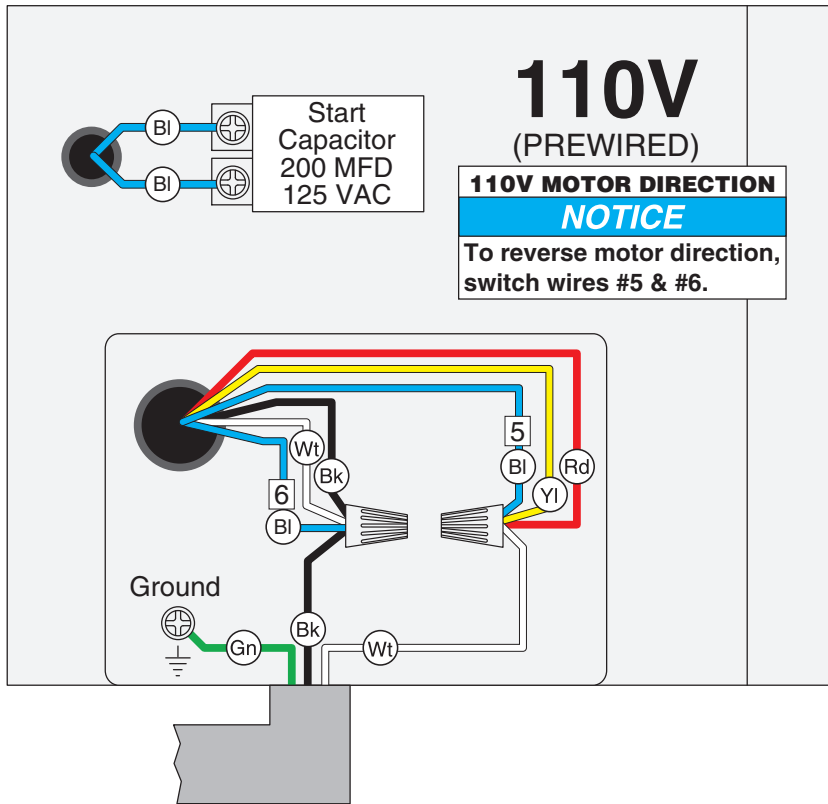

H5373 Wiring Diagram

View this page in color at
www.grizzly.com.