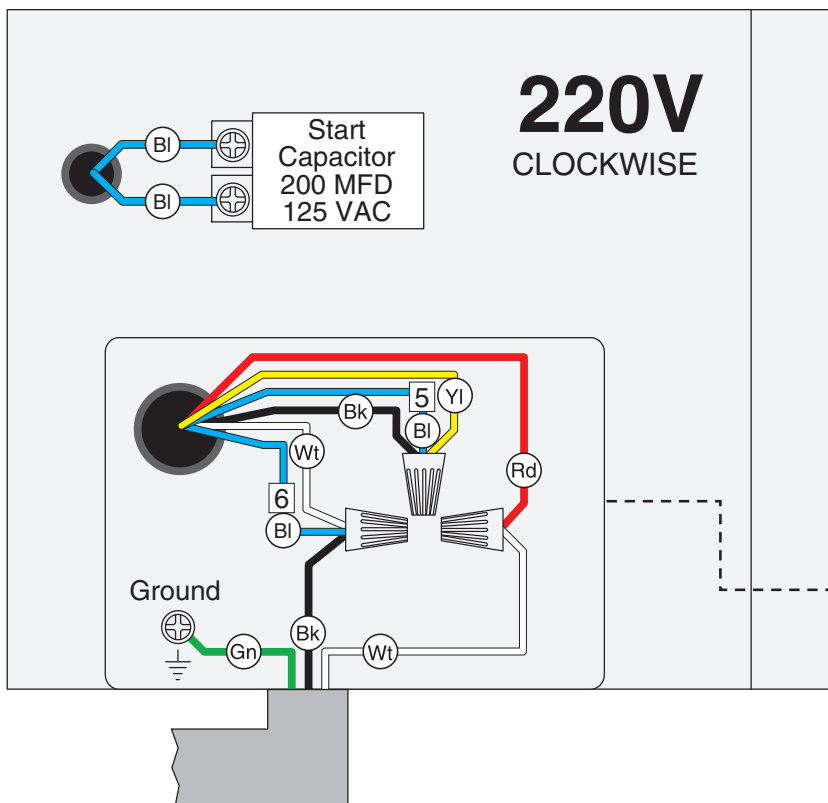

H5373 Wiring Diagram

View this page in color at
www.grizzly.com.

NOTICE
The motor wiring shown here is
current at the time of printing, but it
may not match your machine.
Always use the wiring diagram
inside the motor junction box.