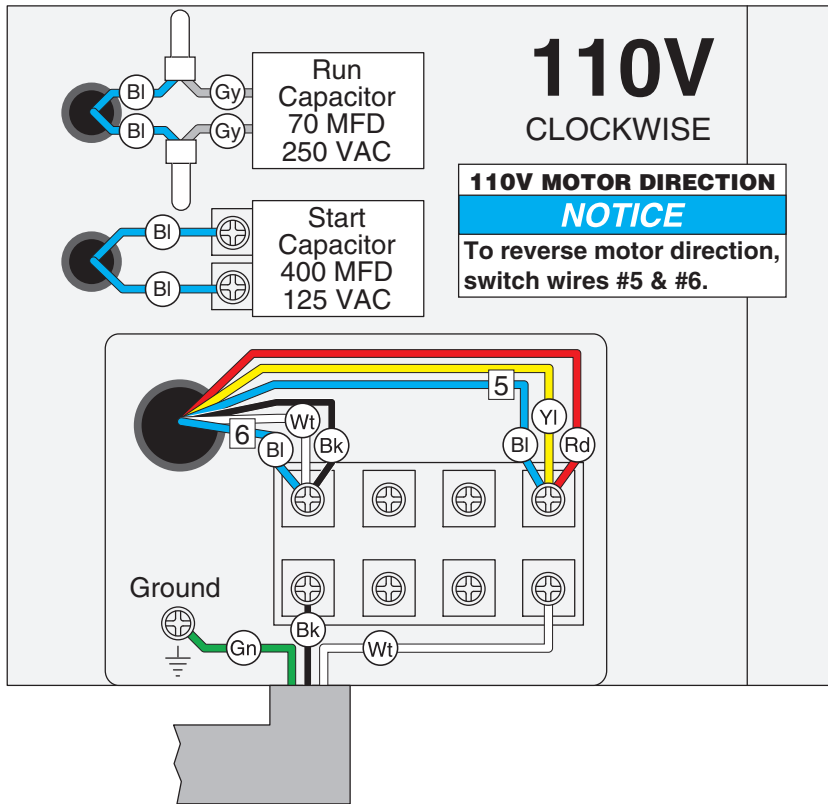

H5383 Wiring Diagram