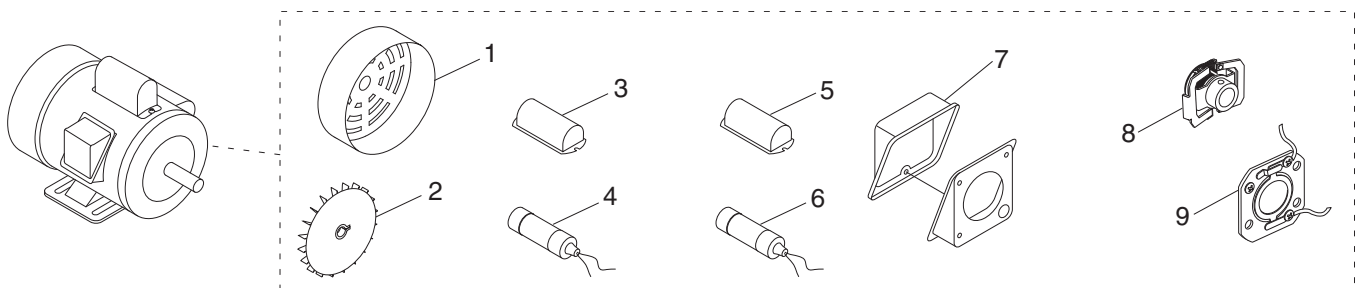

MODEL H5383 2 HP ELECTRIC MOTOR INSTRUCTION SHEET

Model H5383 Specifications

Power 2 HP
 Cycle..... 60Hz
 Voltage 110/220V
 Prewired 220V
 Amps 21/10.5A
 RPM..... 1725
 Phase Single
 Class..... B
 Start Capacitor 400MFD 125VAC
 Dimensions..... 1 7/8"D x 3 3/8"L
 Run Capacitor 70MFD 250VAC
 Dimensions..... 1 7/8"D x 3 3/8"L

Electrical Safety

If you are unsure how to attach wires to terminals, DO NOT continue. Contact a qualified electrician for assistance. Connecting wires improperly may cause them to come loose or contact other wires, which can cause electrocution, fire, or a short.

Replaceable Parts

REF	PART #	DESCRIPTION
1	PH5383001	MOTOR FAN COVER
2	PH5383002	MOTOR FAN
3	PH5383003	S CAPACITOR COVER
4	PC400E	S CAPACITOR 400M 125V 1-7/8 X 3-3/8
5	PH5383005	R CAPACITOR COVER

REF	PART #	DESCRIPTION
6	PC070	R CAPACITOR 70M 250V 1-7/8 X 3-3/8
7	PH5383007	JUNCTION BOX
8	PH5383008	CENTRIFUGAL SWITCH
9	PH5383009	CONTACT PLATE