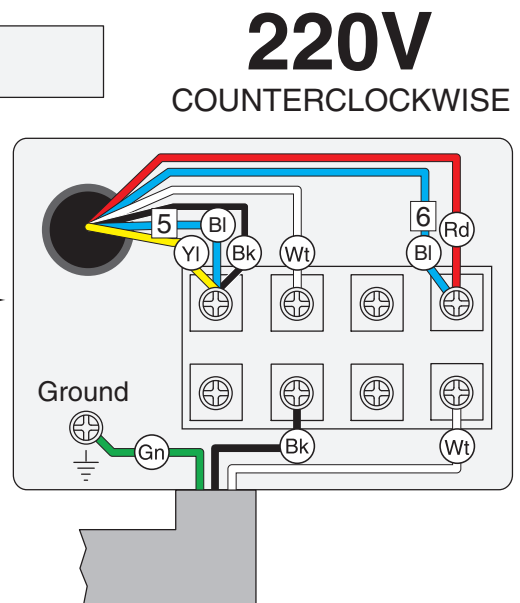

H5383 Wiring Diagram

View this page in color at
www.grizzly.com.

COLOR KEY

BLACK	
WHITE	
GREEN	
GRAY	
RED	
YELLOW	
BLUE	

WARNING!
SHOCK HAZARD!
Disconnect power
before working on
wiring.

NOTICE
The motor wiring shown here is
current at the time of printing, but it
may not match your machine.
Always use the wiring diagram
inside the motor junction box.