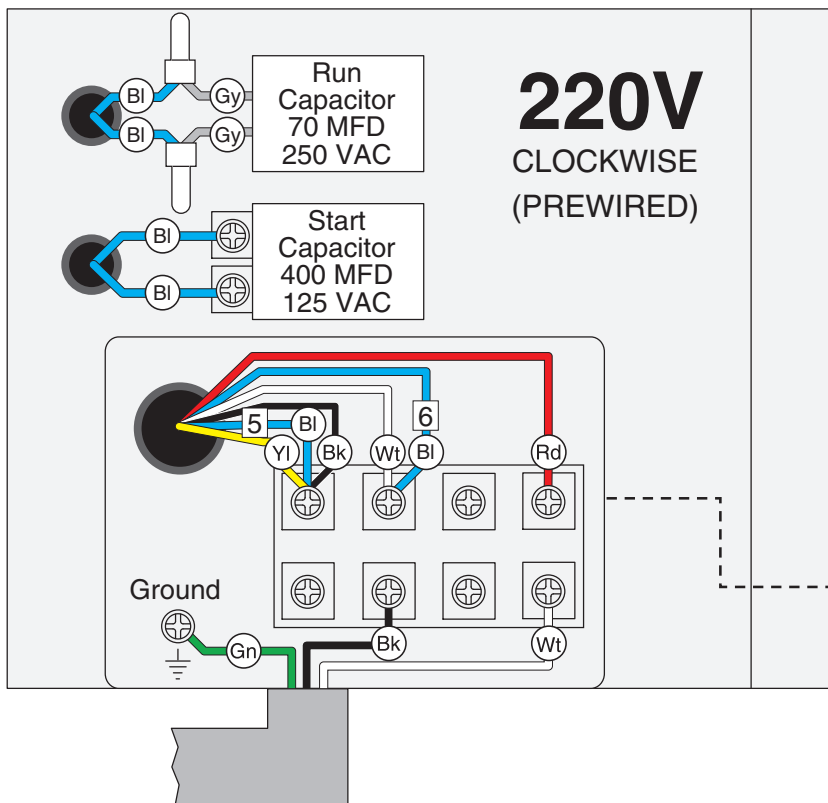

H5383 Wiring Diagram

View this page in color at
www.grizzly.com.

COLOR KEY

BLACK	
WHITE	
GREEN	
GRAY	
RED	
YELLOW	
BLUE	

WARNING!
SHOCK HAZARD!
Disconnect power
before working on
wiring.

NOTICE
The motor wiring shown here is
current at the time of printing, but it
may not match your machine.
Always use the wiring diagram
inside the motor junction box.