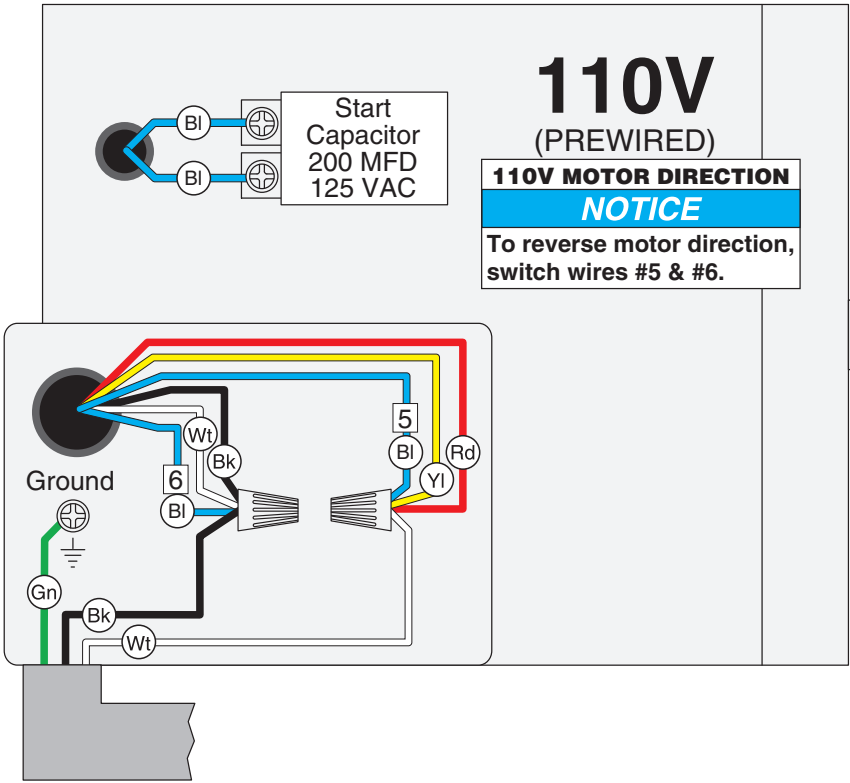

G2901 Wiring Diagram

View this page in color at www.grizzly.com.