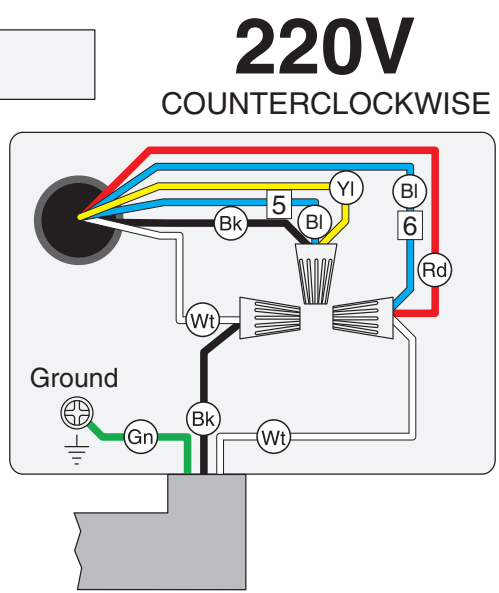

NOTICE

The motor wiring shown here is current at the time of printing, but it may not match your machine. Always use the wiring diagram inside the motor junction box.