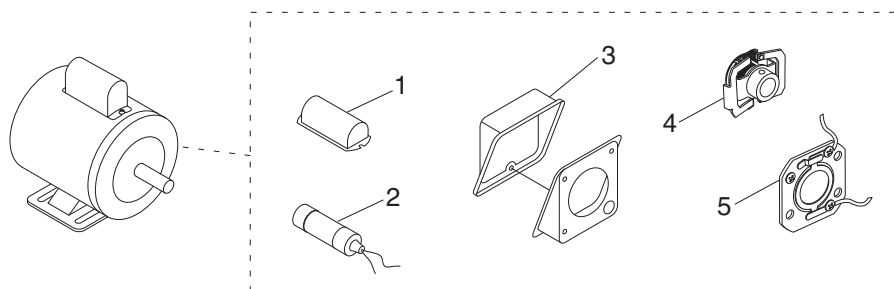

MODEL G2901 1/2 HP ELECTRIC MOTOR INSTRUCTION SHEET

Model G2901 Specifications

Power 1/2 HP
 Cycle.....60Hz
 Voltage110/220V
 Prewired 110V
 Amps8/4A
 RPM..... 1725
 Phase Single
 Class..... E
 Start Capacitor200MFD 125VAC
 Dimensions..... 1 1/2"D x 2 3/8"L

Electrical Safety

If you are unsure how to attach wires to terminals, DO NOT continue. Contact a qualified electrician for assistance. Connecting wires improperly may cause them to come loose or contact other wires, which can cause electrocution, fire, or a short.

Replaceable Parts

| REF | PART # | DESCRIPTION |
|-----|----------|-------------------------------------|
| 1 | P2901001 | S CAPACITOR COVER |
| 2 | PC200C | S CAPACITOR 200M 125V 1-1/2 X 2-3/8 |
| 3 | P2901003 | JUNCTION BOX |