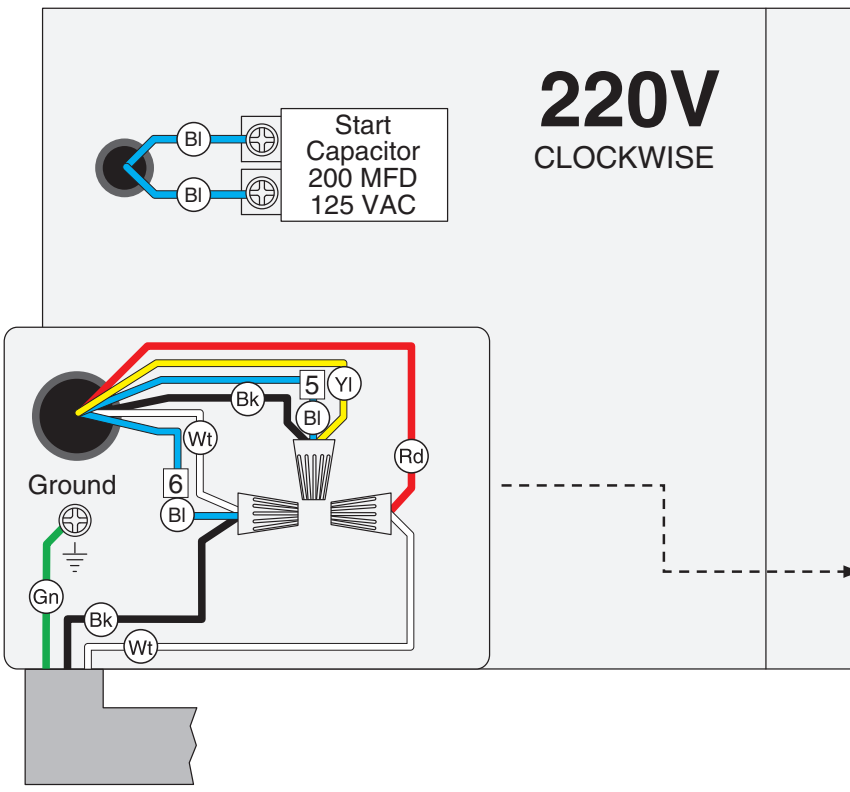

COLOR KEY

BLACK		Bk
WHITE		Wt
GREEN		Gn
RED		Rd
YELLOW		Yl
BLUE		Bl

⚠ WARNING!
SHOCK HAZARD!
Disconnect power
before working on
wiring.