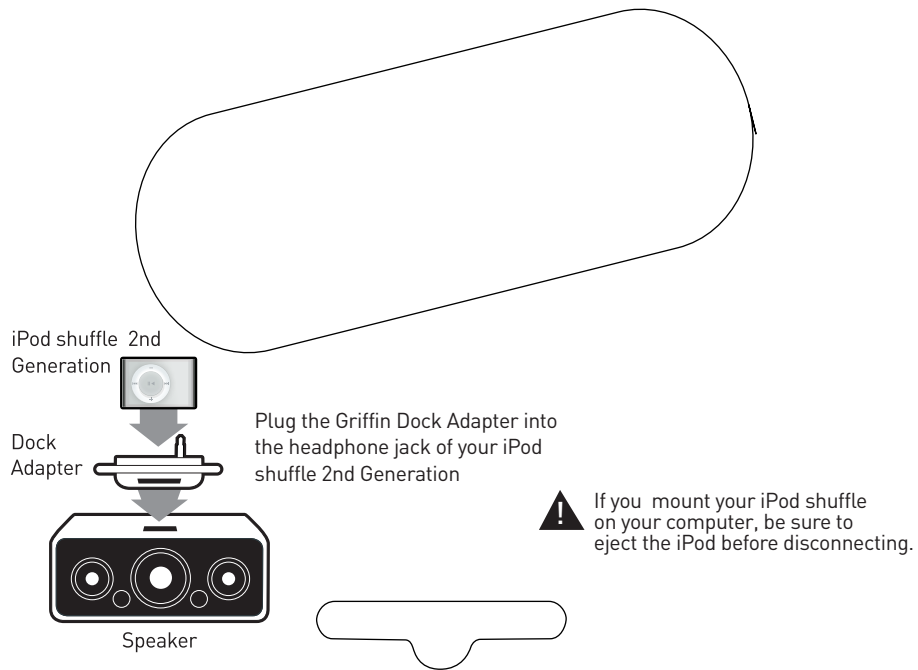

# Dock Adapter for iPod shuffle

Use your iPod shuffle 2nd generation  
in full-size dock devices

## Quick Start Guide

Thank you for purchasing Griffin's Dock Adapter for iPod shuffle.

The Griffin Dock Adapter gives your iPod shuffle 2nd generation a standard dock connector, just like the full-size iPod. With this adapter, you can use your iPod shuffle with devices that only accept the dock connector.

The Griffin Dock Adapter is shaped to fit devices that accept dock inserts, such as speakers and other devices made for full-size iPod models.

**To play your iPod shuffle through dock-equipped speakers:**

1. Insert the Dock Adapter into the dock well of your dock or powered speakers.\*
2. Slide the Mode Switch to Charging position (🔌).
3. Make sure your iPod shuffle is turned on, and insert it into the Dock Adapter.