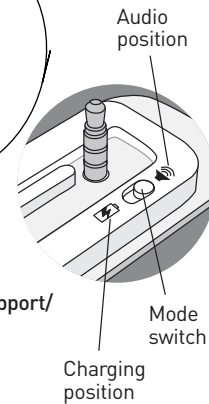

To play your iPod shuffle through dock-equipped speakers:

1. Insert Dock Adapter for iPod shuffle into the dock well.
2. Slide the Mode switch to Audio position (🔊).
3. Insert your iPod shuffle into the Dock Adapter, and press Play on the iPod shuffle.

To charge your iPod shuffle using the Griffin Dock Adapter:

1. Insert the Dock Adapter into the dock well of your dock or powered speakers.*
2. Slide the Mode Switch to Charging position (🔌).
3. Make sure your iPod shuffle is turned on, and insert it into the Dock Adapter.

Visit Griffin Tech Support online at <http://www.griffintechnology.com/support/>

1 YEAR WARRANTY

Griffin stands behind every product, with the industry's best customer service, backed by a simple, fair warranty. Please read our warranty details at www.griffintechnology.com/support/ before using your Griffin product.

* If in doubt, refer to your speaker system's documentation to make sure your speaker system supports charging through the dock.

© 2007 Griffin Technology • www.griffintechnology.com • iPod is a trademark of Apple, Inc., registered in the U.S. and other countries.
Patent Pending • Made in China • Designed in Tennessee

GRIFFIN