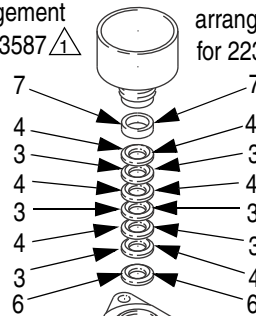

GENUINE GRACO PARTS AND ACCESSORIES

235635 Repair Kit

For Model 223587 and 223842
Severe-Duty Displacement Pump

406136F

Important Safety Instructions

For detailed service instructions and warnings, see manuals 306981 (pump 223587) or 308106 (pump 223842).

Ref. Part	Description	Qty.
1	105444 BALL, bearing, 5/16 in.	1
2	105445 BALL, bearing, 1/2 in.	1
3	164477 PACKING, leather	6
4	164862 PACKING, PTFE	6
5	165052 O-RING	1
6	186182 GLAND, male	2
7	186181 GLAND, female	2
9	164480 GASKET, PTFE	1

Throat packing arrangement for 223587

Throat packing arrangement for 223842