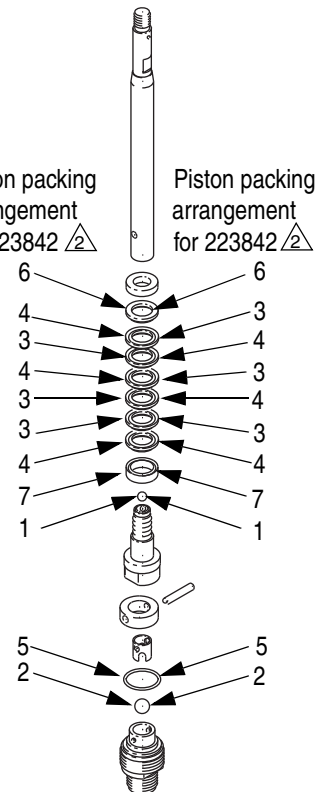

Piston packing arrangement for 223842

02506

Graco Inc. P.O. Box 1441 Minneapolis, MN 55440-1441

406136 Rev F 2/2011

Copyright 1993, Graco Inc. is registered to I.S. EN ISO 9001