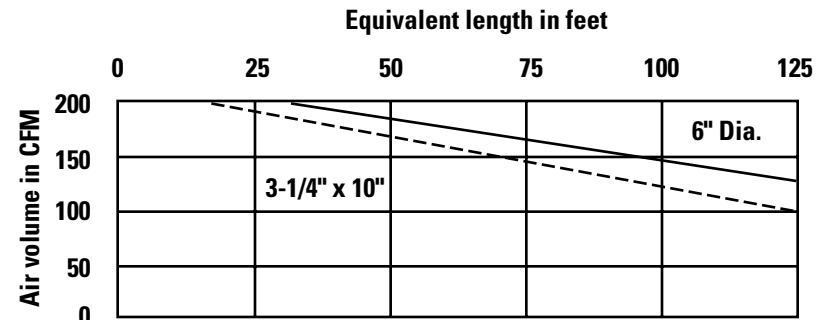

GE Appliances

JV347X—GE Deluxe Range Hood

Dimensions (in inches)

Refer to this drawing for round exhaust option. Exhaust outlet connects to 7" diameter duct. Vent top only. Round damper accessory JXDA22, available at additional cost.

KW Rating	
120V	2.5

Installation Information: Before installing, consult installation instructions packed with product for current dimensional data.

Refer to this drawing for rectangular exhaust option. Exhaust outlet connects to 3-1/4" x 10" rectangular duct. Vent top or rear. Includes rectangular damper.

Maximum Duct Length: For satisfactory air movement (CFM) the total duct length should not exceed 65 equivalent feet of 3-1/4" x 10" rectangular duct. Equivalent feet are defined as total feet straight duct plus equivalent feet of elbows, transitions, wall caps, etc.