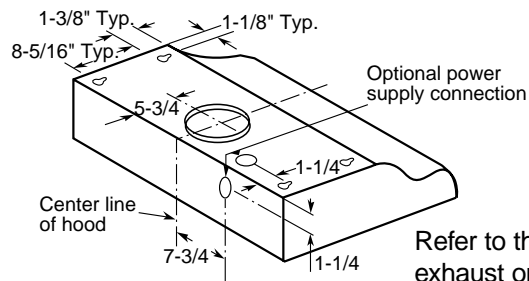

GE Appliances

JV347X—GE Deluxe Range Hood

Dimensions (in inches)

Refer to this drawing for round exhaust option. Exhaust outlet connects to 7" diameter duct. Vent top only. Round damper accessory JXDA22, available at additional cost.

KW Rating	
120V	2.5

Installation Information: Before installing, consult installation instructions packed with product for current dimensional data.

Refer to this drawing for rectangular exhaust option. Exhaust outlet connects to 3-1/4" x 10" rectangular duct. Vent top or rear. Includes rectangular damper.