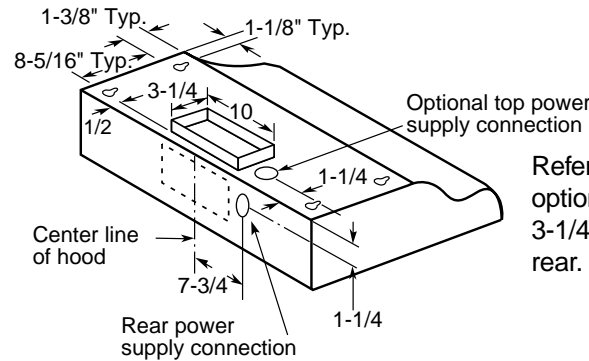

GE Appliances

JV347X—GE Deluxe Range Hood

Dimensions (in inches)

Refer to this drawing for round exhaust option. Exhaust outlet connects to 7" diameter duct. Vent top only. Round damper accessory JXDA22, available at additional cost.

KW Rating	
120V	2.5

Installation Information: Before installing, consult installation instructions packed with product for current dimensional data.

Refer to this drawing for rectangular exhaust option. Exhaust outlet connects to 3-1/4" x 10" rectangular duct. Vent top or rear. Includes rectangular damper.