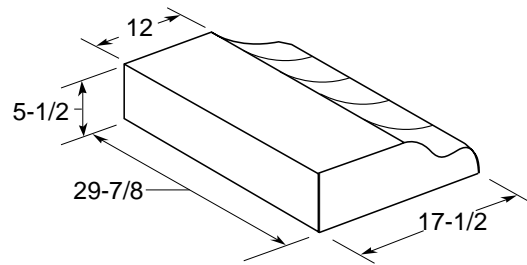

GE Appliances

JV347X—GE Deluxe Range Hood

Dimensions (in inches)

Refer to this drawing for round exhaust option. Exhaust outlet connects to 7" diameter duct. Vent top only. Round damper accessory JXDA22, available at additional cost.

KW Rating	
120V	2.5

Installation Information: Before installing, consult installation instructions packed with product for current dimensional data.

Refer to this drawing for rectangular exhaust option. Exhaust outlet connects to 3-1/4" x 10" rectangular duct. Vent top or rear. Includes rectangular damper.