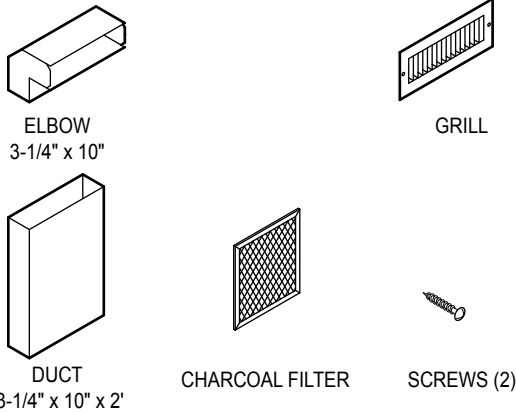

< NAME OF PARTS >

Please confirm contents in the above figure first.

FIG 1

The liner and the power unit are completely installed. Please refer to each installation book for the installation method.

Assemble the duct and the elbow temporarily, and decide the location of the grill. Adjust length by cutting the duct to preferred length. Cut a rectangular hole for the grill in the soffit when the location of the grill is decided. Remove the protection seal of the grill.

FIG 2

Attach the elbow to the wall or soffit. Attach the grill with the screws provided to the soffit. Please refer to cross section FIG4 for detailed assembly. Do the taping to each joint with duct tape. When installing without a soffit, please refer FIG5

FIG 3

CAUTION

- Do not use screws to join the duct parts.
- Be careful not to expand the hole too much, and be careful not to damage soffit etc.

FIG 4

FIG 5

The charcoal filter is placed on the backside of the slot filter and it is reinstalled in the unit. Note do not place the charcoal filter over screw hole.