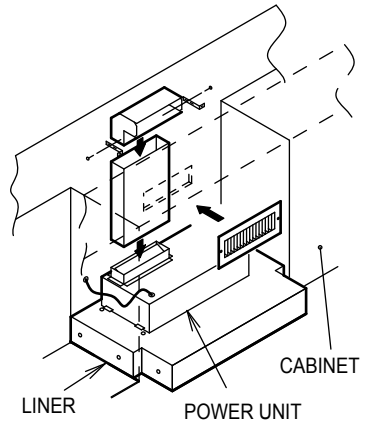

< NAME OF PARTS >

Please confirm contents in the above figure first.

FIG 1

The liner and the power unit are completely installed. Please refer to each installation book for the installation method.

Assemble the duct and the elbow temporarily, and decide the location of the grill. Adjust length by cutting the duct to preferred length. Cut a rectangular hole for the grill in the soffit when the location of the grill is decided. Remove the protection seal of the grill.

FIG 2

Attach the elbow to the wall or soffit. Attach the grill with the screws provided to the soffit. Please refer to cross section FIG4 for detailed assembly. Do the taping to each joint with duct tape. When installing without a soffit, please refer FIG5

FIG 3

CAUTION

- Do not use screws to join the duct parts.
- Be careful not to expand the hole too much, and be careful not to damage soffit etc.

FIG 4

FIG 5

The charcoal filter is placed on the backside of the slot filter and it is reinstalled in the unit. Note do not place the charcoal filter over screw hole.