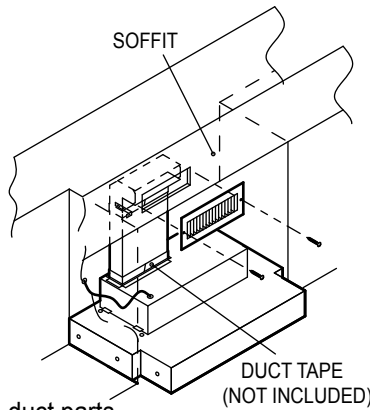

< NAME OF PARTS >

Please confirm contents in the above figure first.

FIG 1

The liner and the power unit are completely installed. Please refer to each installation book for the installation method.

Assemble the duct and the elbow temporarily, and decide the location of the grill. Adjust length by cutting the duct to preferred length. Cut a rectangular hole for the grill in the soffit when the location of the grill is decided. Remove the protection seal of the grill.

FIG 2

Attach the elbow to the wall or soffit. Attach the grill with the screws provided to the soffit. Please refer to cross section FIG4 for detailed assembly. Do the taping to each joint with duct tape. When installing without a soffit, please refer FIG5

FIG 3

CAUTION

- Do not use screws to join the duct parts.
- Be careful not to expand the hole too much, and be careful not to damage soffit etc.

FIG 4

FIG 5

The charcoal filter is placed on the backside of the slot filter and it is reinstalled in the unit. Note do not place the charcoal filter over screw hole.