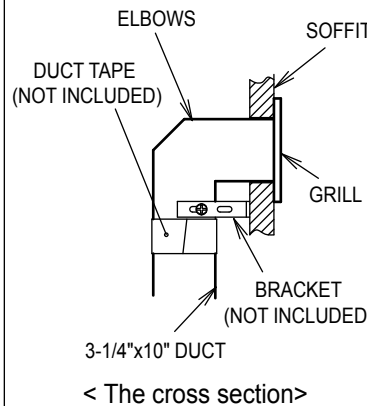

< NAME OF PARTS >

Please confirm contents in the above figure first.

FIG 1

The liner and the power unit are completely installed. Please refer to each installation book for the installation method.

Assemble the duct and the elbow temporarily, and decide the location of the grill. Adjust length by cutting the duct to preferred length. Cut a rectangular hole for the grill in the soffit when the location of the grill is decided. Remove the protection seal of the grill.

FIG 2

Attach the elbow to the wall or soffit. Attach the grill with the screws provided to the soffit. Please refer to cross section FIG4 for detailed assembly. Do the taping to each joint with duct tape. When installing without a soffit, please refer FIG5

FIG 3

CAUTION

- Do not use screws to join the duct parts.
- Be careful not to expand the hole too much, and be careful not to damage soffit etc.

FIG 4

FIG 5

The charcoal filter is placed on the backside of the slot filter and it is reinstalled in the unit. Note do not place the charcoal filter over screw hole.