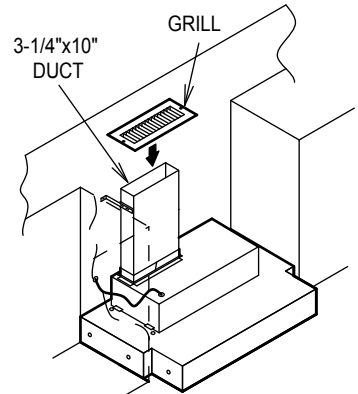

< NAME OF PARTS >

Please confirm contents in the above figure first.

FIG 1

The liner and the power unit are completely installed. Please refer to each installation book for the installation method.

Assemble the duct and the elbow temporarily, and decide the location of the grill. Adjust length by cutting the duct to preferred length. Cut a rectangular hole for the grill in the soffit when the location of the grill is decided. Remove the protection seal of the grill.

FIG 2

Attach the elbow to the wall or soffit. Attach the grill with the screws provided to the soffit. Please refer to cross section FIG4 for detailed assembly. Do the taping to each joint with duct tape. When installing without a soffit, please refer FIG5

FIG 3

CAUTION

- Do not use screws to join the duct parts.
- Be careful not to expand the hole too much, and be careful not to damage soffit etc.

FIG 4

FIG 5

The charcoal filter is placed on the backside of the slot filter and it is reinstalled in the unit. Note do not place the charcoal filter over screw hole.