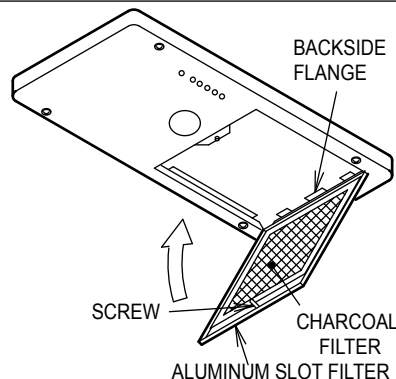

< NAME OF PARTS >

Please confirm contents in the above figure first.

FIG 1

The liner and the power unit are completely installed. Please refer to each installation book for the installation method.

Assemble the duct and the elbow temporarily, and decide the location of the grill. Adjust length by cutting the duct to preferred length. Cut a rectangular hole for the grill in the soffit when the location of the grill is decided. Remove the protection seal of the grill.

FIG 2

Attach the elbow to the wall or soffit. Attach the grill with the screws provided to the soffit. Please refer to cross section FIG4 for detailed assembly. Do the taping to each joint with duct tape. When installing without a soffit, please refer FIG5

FIG 3

CAUTION

- Do not use screws to join the duct parts.
- Be careful not to expand the hole too much, and be careful not to damage soffit etc.

FIG 4

FIG 5

The charcoal filter is placed on the backside of the slot filter and it is reinstalled in the unit. Note do not place the charcoal filter over screw hole.