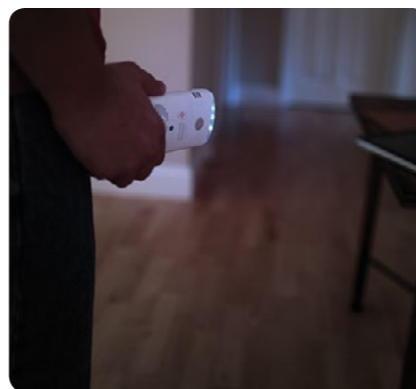

MULTI-PURPOSE

Blackout Buddy CO works triple duty, 24/7— detecting CO levels in the air, flashing light where you need it, and shedding light on dark passageways or children's rooms.