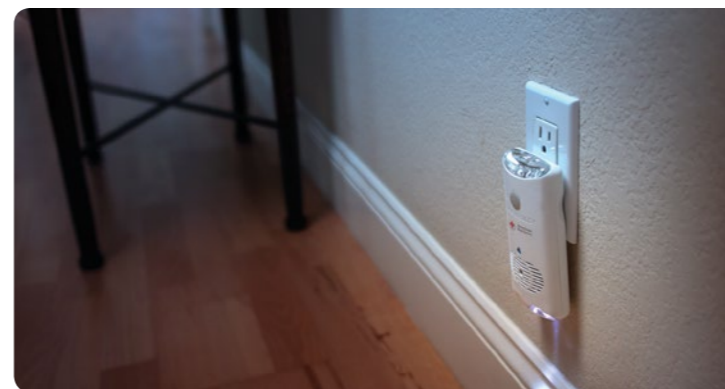

MULTI-PURPOSE

Blackout Buddy CO works triple duty, 24/7— detecting CO levels in the air, flashing light where you need it, and shedding light on dark passageways or children's rooms.