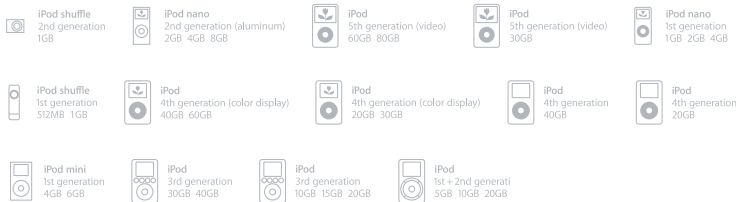

Also available in:

WHITE