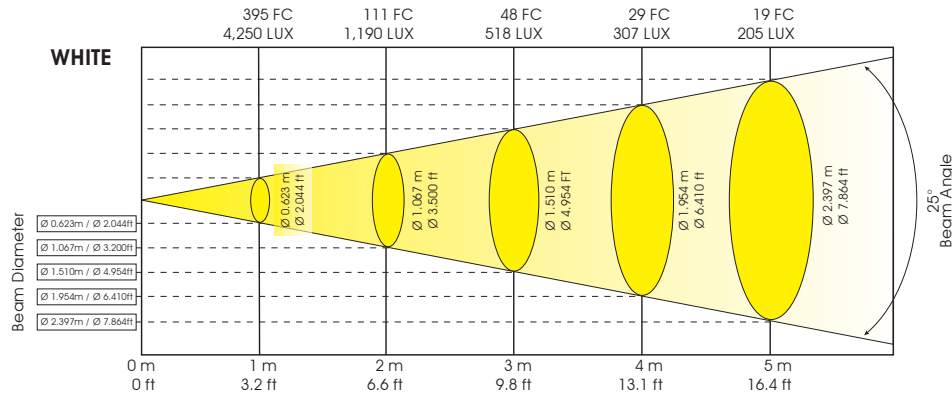

PHOTOMETRICS CONTINUED

Opti Tri Par Photometric Beam Angle Data

Standard Beam Angle 25°

LUX x 0.0929 = FC

DMX TRAITS

1 Channel Mode:

Channel	Value	Function
1	0 - 255	Macros

2 Channel Mode:

Channel	Value	Function
1	0 - 255	Macros
2	0 - 255	Dimming (0-100%)

3 Channel Mode:

Channel	Value	Function
1	0 - 255	Red (0-100%)
2	0 - 255	Green (0-100%)
3	0 - 255	Blue (0-100%)

4 Channel Mode:

Channel	Value	Function
1	0 - 255	Red (0-100%)
2	0 - 255	Green (0-100%)
3	0 - 255	Blue (0-100%)
4	0 - 255	Dimming (0-100%)

6 Channel Mode:

Channel	Value	Function
1	0 - 255	Red (0-100%)
2	0 - 255	Green (0-100%)
3	0 - 255	Blue (0-100%)
4	1 - 255	Color macro
5	0 - 15	Nothing
	16 - 255	Stobing
6	0 - 255	Dimming (0-100%)

7 Channel Mode:

Channel	Value	Function
1	0 - 255	Red (0-100%)
2	0 - 255	Green (0-100%)
3	0 - 255	Blue (0-100%)
4	1 - 255	Color macro
5	0 - 15	Nothing
	16 - 255	Stobing
6	0 - 31	RGB using channels 1,2, & 3
	32 - 63	Dim - bright
	64 - 95	Bright - dim
	96 - 127	Dim - bright - dim
	128 - 159	Color mixing
	160 - 191	3 color change
	192 - 223	7 color change
	224 - 255	Sound active
7	0 - 255	Dimming (0-100%)