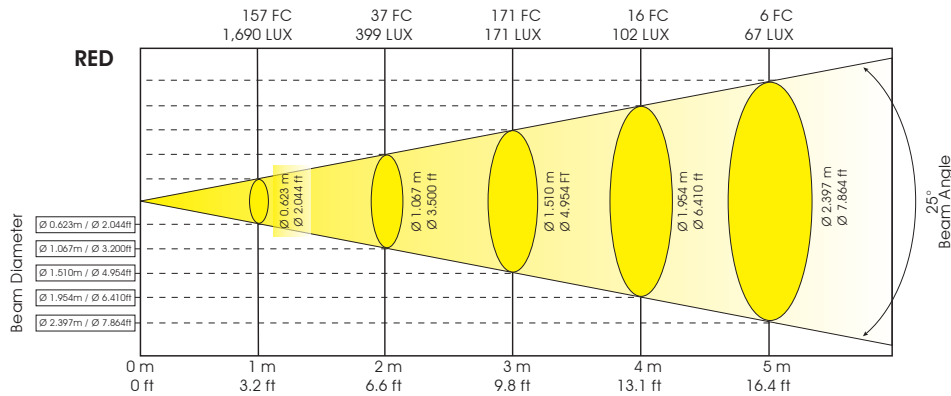

PHOTOMETRICS

Opti Tri Par Photometric Beam Angle Data

Standard Beam Angle 25°

LUX x 0.0929 = FC