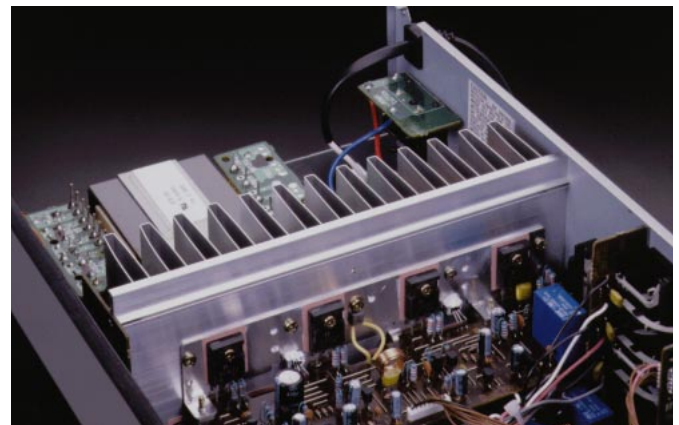

Dolby Digital with Fully-discrete 300 watt Amplifiers

The AVR-1600 is equipped with a fully discrete configuration for each channel that supports not only Dolby Digital but lets you use the unit as a high-quality pure audio amplifier as well. The AVR-1600 also provides an external input terminal for a 6-channel to support the multi-channel format. With its rich array of input and output terminals, a Personal Memory Plus function that enhances ease of operation, and overall superior performance, the AVR-1600 gives you everything you need in a Dolby Digital A/V surround receiver at an affordable price.

The AVR-1600 uses a high-capacity power transformer in the power circuit to support not only stable reproduction of 5.1-channel Dolby Digital sound sources but also high-quality pure audio recordings. The fully discrete configuration of the power amp section delivers equal power to the Front Left and Right, Center, and Surround Left and Right speakers to ensure that they all respond at identical levels. During surround sound reproduction, the AVR-1600 taps its powerful reserves of 60 W for each of the 5 channels to surround you with a refreshingly clean, realistic sound.

■ High-Performance Dolby Digital

The AVR-1600 gives you high-performance Dolby Digital at a price you can afford. With a fully discrete configuration for each of the unit's five channels, the AVR-1600's Dolby Digital decoder recreates the sound space of a video program in real-life 3D perspective, with an exciting sense of motion that accompanies the images on the screen.