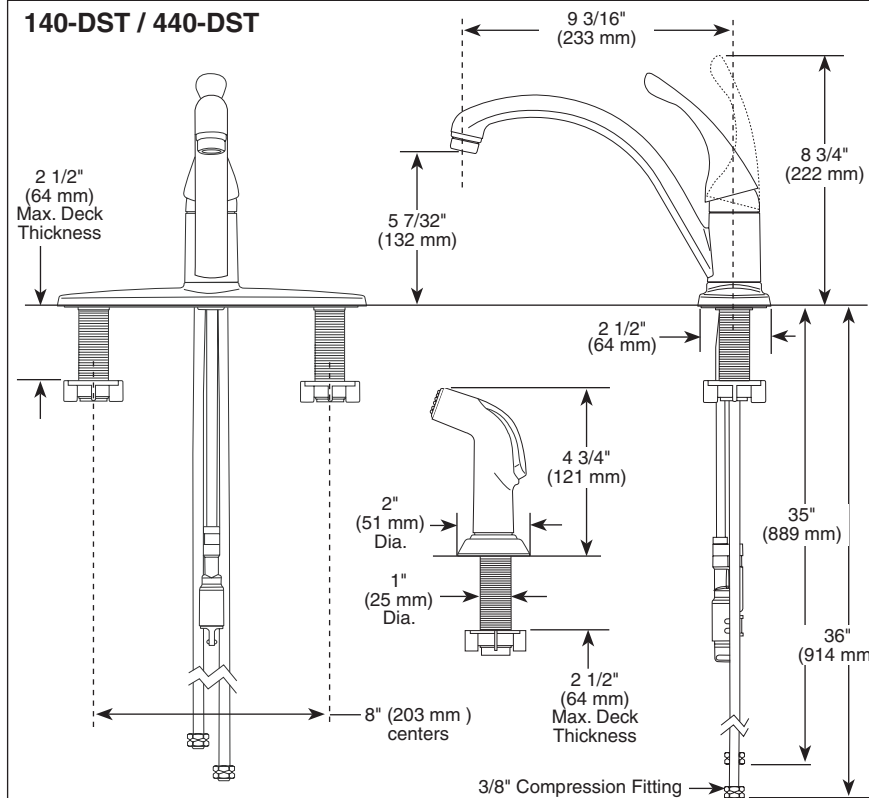

Submitted Model No.:

Specific Features:

KITCHEN FAUCETS

- Collins™ Series
- Single Handle Deck Mount
- 3 and 4 Hole Sink Applications
- DIAMOND™ Seal Technology
- Integrated Supply Tubes

STANDARD SPECIFICATIONS:

- 9 3/16" (233 mm) long spout swings 180°.
- Lever handle shall return to neutral position when faucet is turned off.
- Control mechanism shall be the diamond coated ceramic cartridge.
- Red/blue graphics on handle button to indicate hot/cold temperature
- Models 340 and 440 series with spray attachment have anti-siphon device as integral part of faucet.
- Vegetable sprayer hose with matching finish sprayhead on models 340 and 440 series - 45" (1143mm) long hose.
- 3/8" O.D. straight, staggered pex supply tubes- 35" (889 mm) and 36" (914 mm) long.
- Standard 3/8" (10 mm) compression gasket fittings.