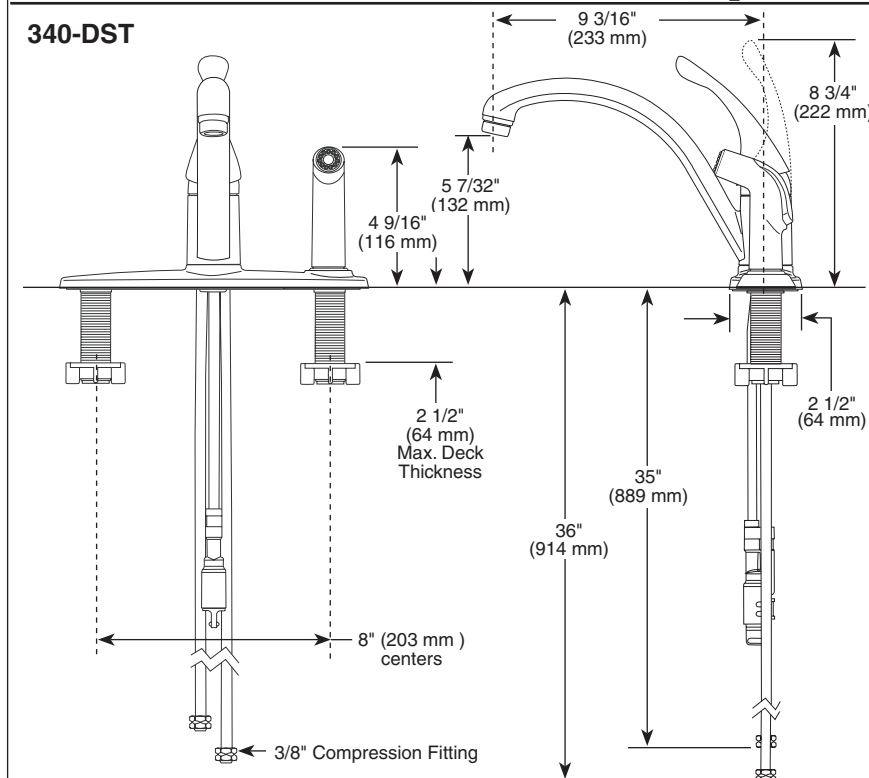

Submitted Model No.:

Specific Features:

KITCHEN FAUCETS

- Collins™ Series
- Single Handle Deck Mount
- 3 and 4 Hole Sink Applications
- DIAMOND™ Seal Technology
- Integrated Supply Tubes

STANDARD SPECIFICATIONS:

- 9 3/16" (233 mm) long spout swings 180°.
- Lever handle shall return to neutral position when faucet is turned off.
- Control mechanism shall be the diamond coated ceramic cartridge.
- Red/blue graphics on handle button to indicate hot/cold temperature
- Models 340 and 440 series with spray attachment have anti-siphon device as integral part of faucet.
- Vegetable sprayer hose with matching finish sprayhead on models 340 and 440 series - 45" (1143mm) long hose.
- 3/8" O.D. straight, staggered pex supply tubes- 35" (889 mm) and 36" (914 mm) long.
- Standard 3/8" (10 mm) compression gasket fittings.