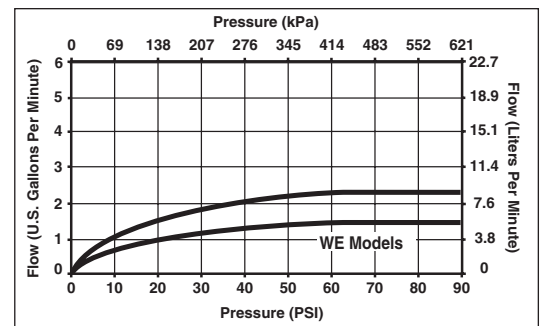

COMPLIES WITH:

- ASME A112.18.1 / CSA B125.1
- Indicates compliance to ICC/ANSI A117.1