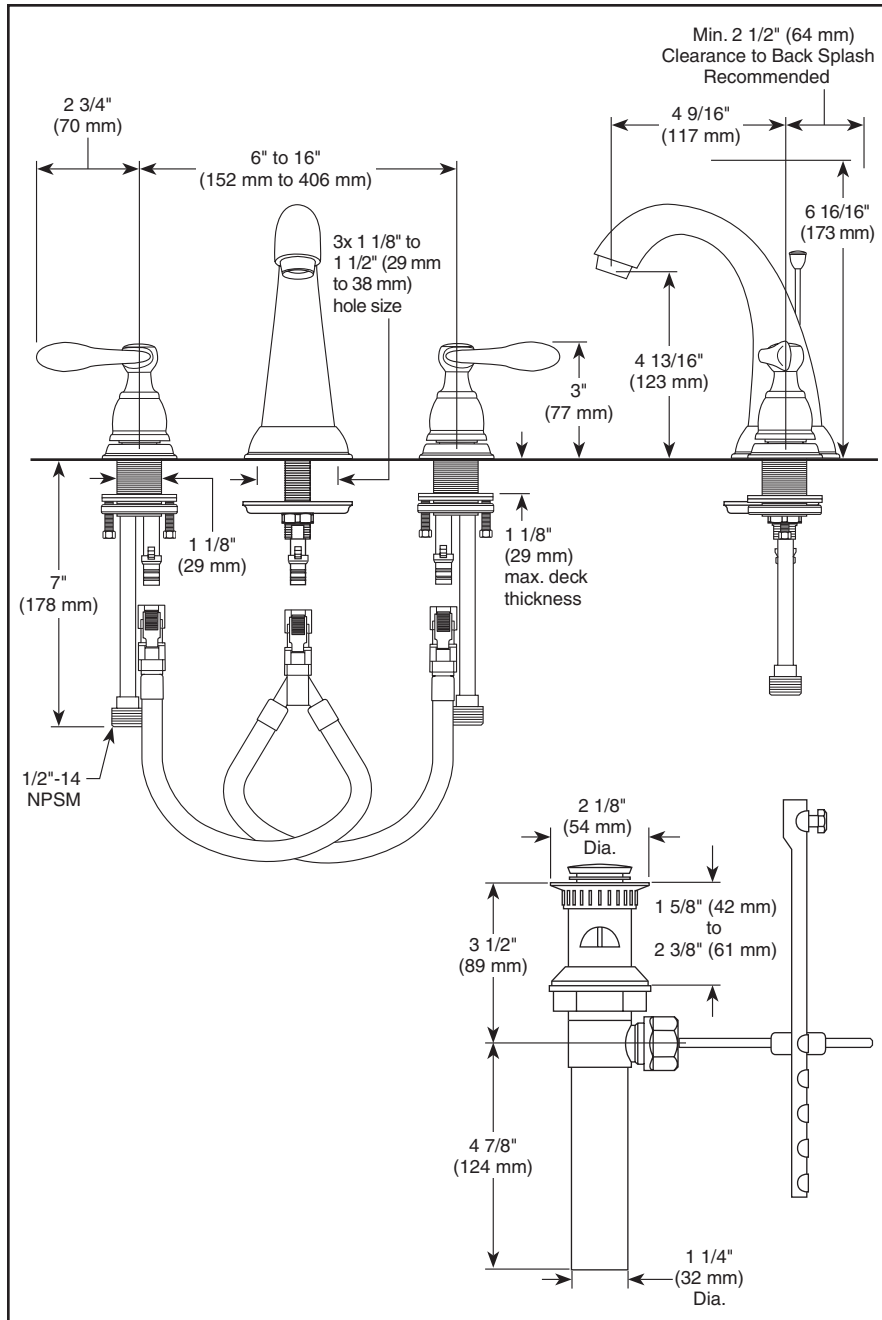

COMPLIES WITH:

- ASME A112.18.1 / CSA B125.1
- ASME A112.18.2 / CSA B125.2

Indicates compliance to ICC/ANSI A117.1

- EPA WaterSense®
- Verified compliant with 0.25% weighted average Pb content regulations

Submitted Model No.: _____

Specific Features: _____