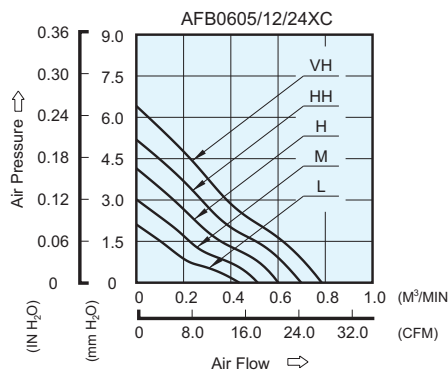

AFB 60 x 60 x 13 MM SERIES

DIMENSIONS DRAWING

- * Bearing Type : Ball Bearings
- * Material : Impeller & Frame : Plastic(UL 94V-0)
- * Lead Wires : UL 2468 AWG #28 OR Equivalent
Red Wire Positive(+)
Black Wire Negative(-)
- * Weight : 33.5g (1.18 OZ)
- * Rib Type Only

P & Q CURVE (AT RATED VOLTAGE)

MOUNTING PANEL CUTOUT

MODEL		Rated Voltage	Operating Voltage Range	Input Current	Input Power	Speed	Maximum Air Flow		Maximum Air Pressure		Noise
PART NO.	FUNCTION	VDC	VDC	Amp	Watt	R.P.M.	m ³ /min	CFM	mmH ₂ O	IN H ₂ O	dB-A
AFB0605LC	-R00 / -F00	5	4.5 to 5.5	0.12	0.60	3000	0.436	15.40	2.11	0.083	24.0
AFB0612LC	-R00 / -F00	12	7.0 to 13.8	0.08	0.96						
AFB0624LC	-R00 / -F00	24	14.0 to 27.6	0.05	1.20						
AFB0605MC	-R00 / -F00	5	4.5 to 5.5	0.18	0.90	3600	0.514	18.15	3.02	0.119	28.0
AFB0612MC	-R00 / -F00	12	7.0 to 13.8	0.11	1.32						
AFB0624MC	-R00 / -F00	24	14.0 to 27.6	0.06	1.44						
AFB0605HC	-R00 / -F00	5	4.5 to 5.5	0.29	1.45	4200	0.601	21.22	4.15	0.163	31.5
AFB0612HC	-R00 / -F00	12	7.0 to 13.8	0.14	1.68						
AFB0624HC	-R00 / -F00	24	14.0 to 27.6	0.07	1.68						
AFB0612HHC	-R00 / -F00	12	7.0 to 13.8	0.20	2.40	4800	0.698	24.65	5.19	0.204	35.0
AFB0624HHC	-R00 / -F00	24	14.0 to 27.6	0.09	2.16						
AFB0612VHC	-R00 / -F00	12	7.0 to 13.8	0.24	2.88						
AFB0624VHC	-R00 / -F00	24	14.0 to 27.6	0.12	2.88	5400	0.785	27.72	6.41	0.252	38.0

* Function type is optional.
 * The max. air flow and the speed are measured in free air ; max. air pressure is measured at zero air flow.
 * Noise is measured in anechoic chamber in free air, one meter from intake side.
 * All readings are typical values at rated voltage.
 * Specifications are subject to change without notice.
 * Both of the ball bearing and the 1 ball + 1 Sleeve type are available.