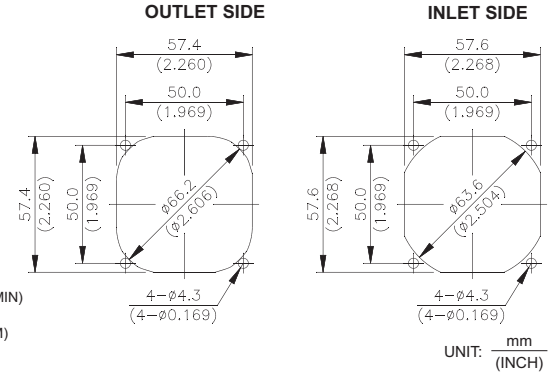

AFB 60 x 60 x 13 MM SERIES

DIMENSIONS DRAWING

- * Bearing Type : Ball Bearings
- * Material : Impeller & Frame : Plastic(UL 94V-0)
- * Lead Wires : UL 2468 AWG #28 OR Equivalent
Red Wire Positive(+)
Black Wire Negative(-)
- * Weight : 33.5g (1.18 OZ)
- * Rib Type Only

P & Q CURVE (AT RATED VOLTAGE)

MOUNTING PANEL CUTOUT

MODEL		Rated Voltage	Operating Voltage Range	Input Current	Input Power	Speed	Maximum Air Flow		Maximum Air Pressure		Noise
PART NO.	FUNCTION	VDC	VDC	Amp	Watt	R.P.M.	m ³ /min	CFM	mmH ₂ O	IN H ₂ O	dB-A
AFB0605LC	-R00 / -F00	5	4.5 to 5.5	0.12	0.60	3000	0.436	15.40	2.11	0.083	24.0
AFB0612LC	-R00 / -F00	12	7.0 to 13.8	0.08	0.96						
AFB0624LC	-R00 / -F00	24	14.0 to 27.6	0.05	1.20						
AFB0605MC	-R00 / -F00	5	4.5 to 5.5	0.18	0.90	3600	0.514	18.15	3.02	0.119	28.0
AFB0612MC	-R00 / -F00	12	7.0 to 13.8	0.11	1.32						
AFB0624MC	-R00 / -F00	24	14.0 to 27.6	0.06	1.44						
AFB0605HC	-R00 / -F00	5	4.5 to 5.5	0.29	1.45	4200	0.601	21.22	4.15	0.163	31.5
AFB0612HC	-R00 / -F00	12	7.0 to 13.8	0.14	1.68						
AFB0624HC	-R00 / -F00	24	14.0 to 27.6	0.07	1.68						
AFB0612HHC	-R00 / -F00	12	7.0 to 13.8	0.20	2.40	4800	0.698	24.65	5.19	0.204	35.0
AFB0624HHC	-R00 / -F00	24	14.0 to 27.6	0.09	2.16						
AFB0612VHC	-R00 / -F00	12	7.0 to 13.8	0.24	2.88						
AFB0624VHC	-R00 / -F00	24	14.0 to 27.6	0.12	2.88	5400	0.785	27.72	6.41	0.252	38.0

* Function type is optional.
 * The max. air flow and the speed are measured in free air ; max. air pressure is measured at zero air flow.
 * Noise is measured in anechoic chamber in free air, one meter from intake side.
 * All readings are typical values at rated voltage.
 * Specifications are subject to change without notice.
 * Both of the ball bearing and the 1 ball + 1 Sleeve type are available.