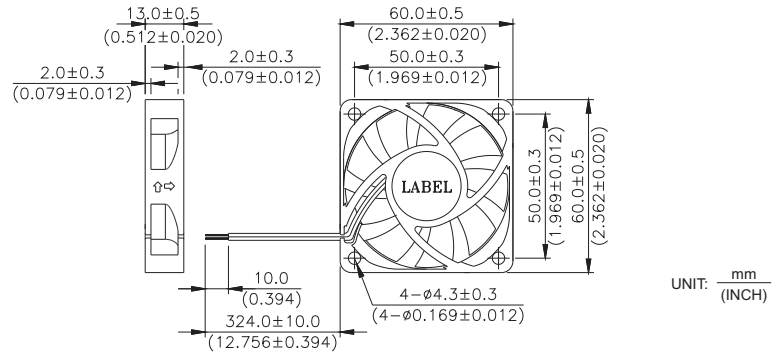

AFB 60 x 60 x 13 MM SERIES

DIMENSIONS DRAWING

- * Bearing Type : Ball Bearings
- * Material : Impeller & Frame : Plastic(UL 94V-0)
- * Lead Wires : UL 2468 AWG #28 OR Equivalent
Red Wire Positive(+)
Black Wire Negative(-)
- * Weight : 33.5g (1.18 OZ)
- * Rib Type Only

P & Q CURVE (AT RATED VOLTAGE)

MOUNTING PANEL CUTOUT

MODEL		Rated Voltage	Operating Voltage Range	Input Current	Input Power	Speed	Maximum Air Flow		Maximum Air Pressure		Noise
PART NO.	FUNCTION	VDC	VDC	Amp	Watt	R.P.M.	m ³ /min	CFM	mmH ₂ O	IN H ₂ O	dB-A
AFB0605LC	-R00 / -F00	5	4.5 to 5.5	0.12	0.60	3000	0.436	15.40	2.11	0.083	24.0
AFB0612LC	-R00 / -F00	12	7.0 to 13.8	0.08	0.96						
AFB0624LC	-R00 / -F00	24	14.0 to 27.6	0.05	1.20						
AFB0605MC	-R00 / -F00	5	4.5 to 5.5	0.18	0.90	3600	0.514	18.15	3.02	0.119	28.0
AFB0612MC	-R00 / -F00	12	7.0 to 13.8	0.11	1.32						
AFB0624MC	-R00 / -F00	24	14.0 to 27.6	0.06	1.44						
AFB0605HC	-R00 / -F00	5	4.5 to 5.5	0.29	1.45	4200	0.601	21.22	4.15	0.163	31.5
AFB0612HC	-R00 / -F00	12	7.0 to 13.8	0.14	1.68						
AFB0624HC	-R00 / -F00	24	14.0 to 27.6	0.07	1.68						
AFB0612HHC	-R00 / -F00	12	7.0 to 13.8	0.20	2.40	4800	0.698	24.65	5.19	0.204	35.0
AFB0624HHC	-R00 / -F00	24	14.0 to 27.6	0.09	2.16						
AFB0612VHC	-R00 / -F00	12	7.0 to 13.8	0.24	2.88						
AFB0624VHC	-R00 / -F00	24	14.0 to 27.6	0.12	2.88	5400	0.785	27.72	6.41	0.252	38.0

* Function type is optional.
 * The max. air flow and the speed are measured in free air ; max. air pressure is measured at zero air flow.
 * Noise is measured in anechoic chamber in free air, one meter from intake side.
 * All readings are typical values at rated voltage.
 * Specifications are subject to change without notice.
 * Both of the ball bearing and the 1 ball + 1 Sleeve type are available.