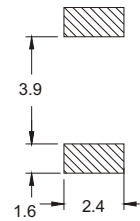

SMT Power Inductor

SISN43 Type

Features

- RoHS compliant.
- Low profile (3.0mm max. height), SMD type.
- Unshielded, suitable for high density mounting.
- High energy storage and low DCR.
- Provided with embossed carrier tape packing.
- Ideal for power source circuits, DC-DC converter, DC-AC inverters inductor application.
- In addition to the standard versions shown here, customized inductors are available to meet your exact requirements.

Mechanical Dimension:

RECOMMENDED PAD PATTERNS

UNIT:mm/inch
 A = 6.45±0.254 / 0.254±0.010
 B = 4.00±0.254 / 0.157±0.010
 C = 3.00 / 0.118Max.
 D = 4.32 / 0.170 (TYP)
 E = 1.23 / 0.048 (TYP)
 F = 4.00±0.254 / 0.157±0.010