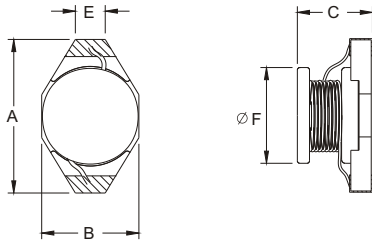

SMT Power Inductor

SISN43 Type

Features

- RoHS compliant.
- Low profile (3.0mm max. height), SMD type.
- Unshielded, suitable for high density mounting.
- High energy storage and low DCR.
- Provided with embossed carrier tape packing.
- Ideal for power source circuits, DC-DC converter, DC-AC inverters inductor application.
- In addition to the standard versions shown here, customized inductors are available to meet your exact requirements.

Mechanical Dimension:

RECOMMENDED PAD PATTERNS

UNIT:mm/inch
 A = 6.45±0.254 / 0.254±0.010
 B = 4.00±0.254 / 0.157±0.010
 C = 3.00 / 0.118Max.
 D = 4.32 / 0.170 (TYP)
 E = 1.23 / 0.048 (TYP)
 F = 4.00±0.254 / 0.157±0.010