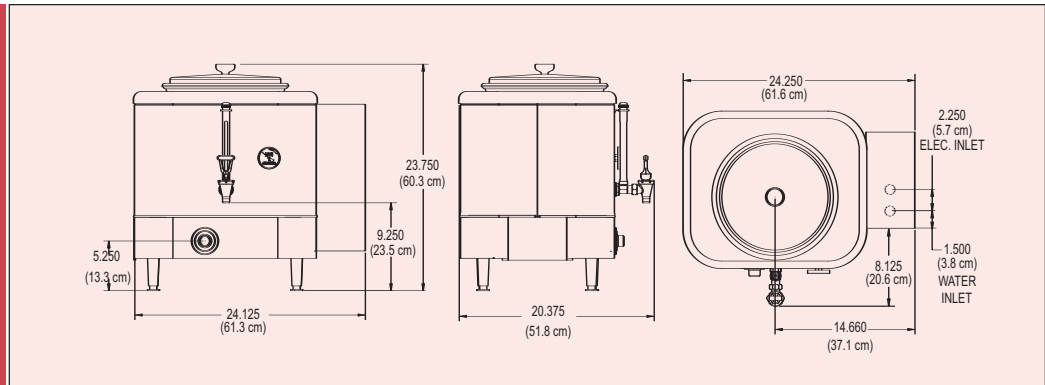

Find the latest on the web at www.wilburcurtis.com

WB-10-12

WB-14-12

WB-14-11

Specifications	WB-10-12	WB-14-12	WB-14-11
Capacity	10 Gallons	14 Gallons	14 Gallons
Gas/Electric	Electric	Electric	Gas
Voltage*	220V 1PH 3W+G	220V 1PH 3W+G	115V 1PH 2W+G 60Hz
Power Requirements	7000W 32A	7000W 32A	3A
Dimensions (WxDxH)	17-1/2" x 17" x 30-3/4"	21-1/2" x 19-3/4" x 24"	27-3/4" x 19-3/4" x 24"
Shipping Weight	32 Lbs.	50 Lbs.	56 Lbs.
Cube (cu. ft.)	6.5	11.6	11.6