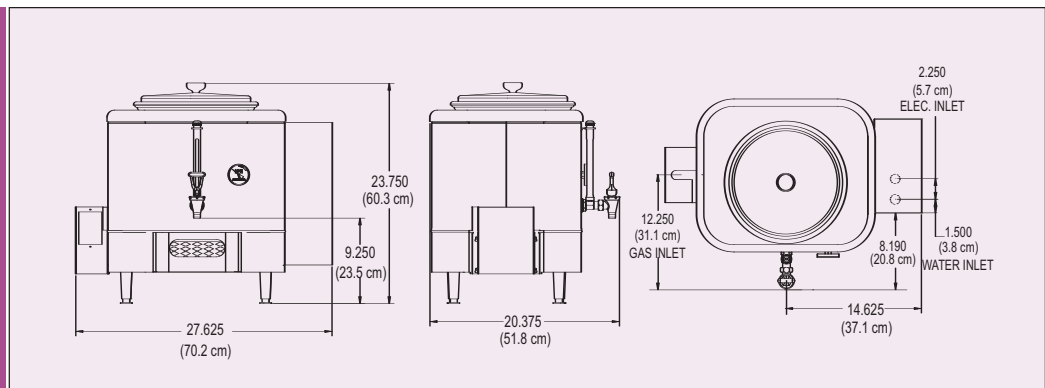

Find the latest on the web at www.wilburcurtis.com

WB-10-12

WB-14-12

WB-14-11

Specifications	WB-10-12	WB-14-12	WB-14-11
Capacity	10 Gallons	14 Gallons	14 Gallons
Gas/Electric	Electric	Electric	Gas
Voltage*	220V 1PH 3W+G	220V 1PH 3W+G	115V 1PH 2W+G 60Hz
Power Requirements	7000W 32A	7000W 32A	3A
Dimensions (WxDxH)	17-1/2" x 17" x 30-3/4"	21-1/2" x 19-3/4" x 24"	27-3/4" x 19-3/4" x 24"
Shipping Weight	32 Lbs.	50 Lbs.	56 Lbs.
Cube (cu. ft.)	6.5	11.6	11.6