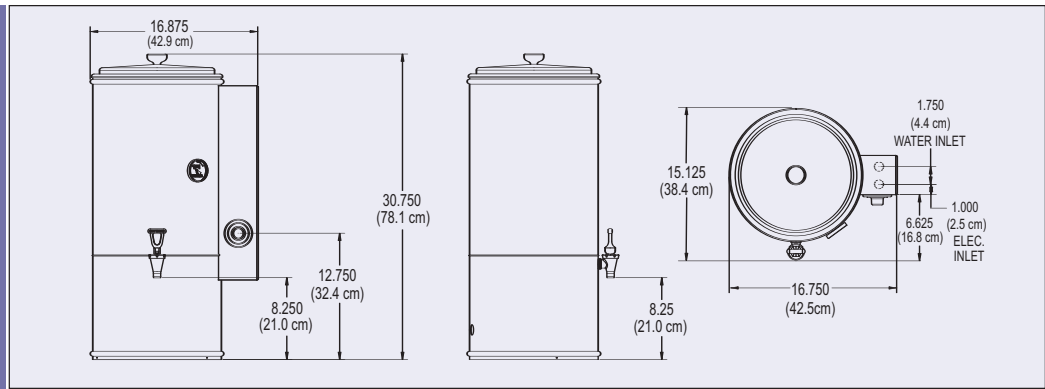

Find the latest on the web at www.wilburcurtis.com

WB-10-12

WB-14-12

WB-14-11

Specifications	WB-10-12	WB-14-12	WB-14-11
Capacity	10 Gallons	14 Gallons	14 Gallons
Gas/Electric	Electric	Electric	Gas
Voltage*	220V 1PH 3W+G	220V 1PH 3W+G	115V 1PH 2W+G 60Hz
Power Requirements	7000W 32A	7000W 32A	3A
Dimensions (WxDxH)	17-1/2" x 17" x 30-3/4"	21-1/2" x 19-3/4" x 24"	27-3/4" x 19-3/4" x 24"
Shipping Weight	32 Lbs.	50 Lbs.	56 Lbs.
Cube (cu. ft.)	6.5	11.6	11.6