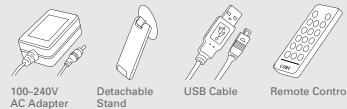

Accessories Included