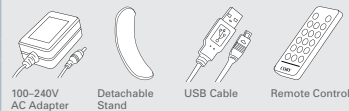

Accessories Included

Integrated Stereo Speakers