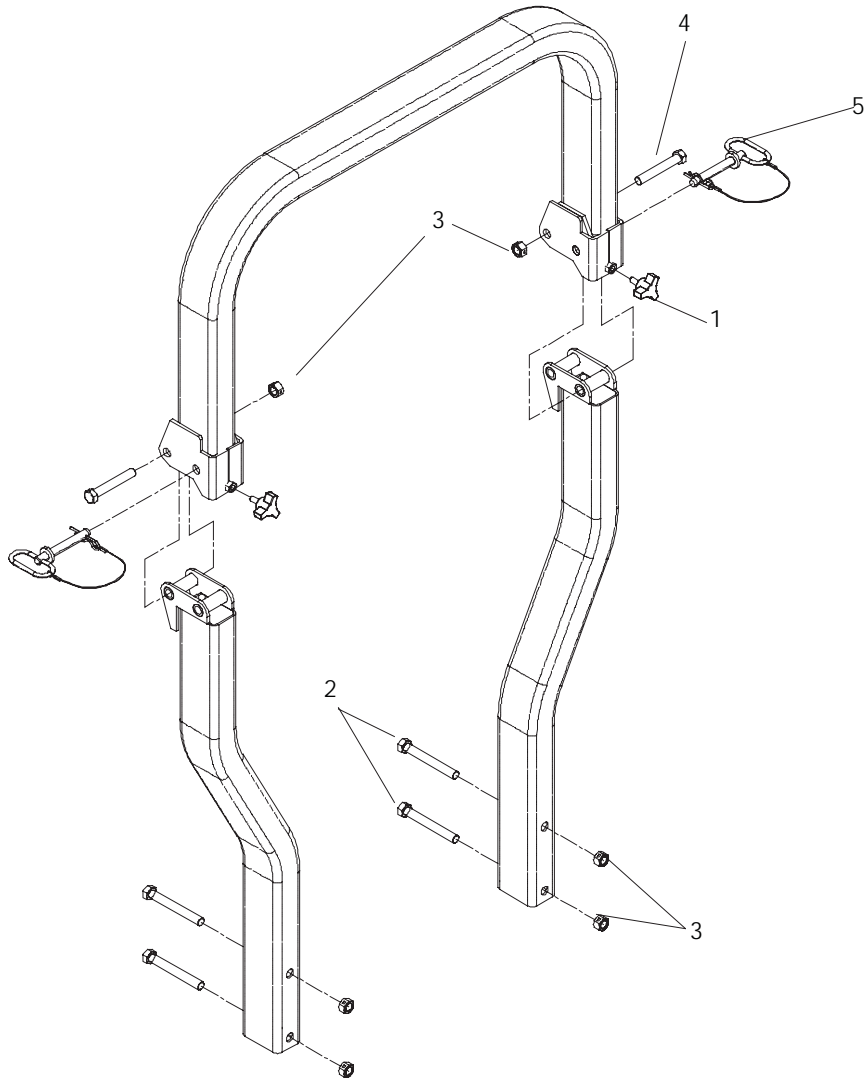

DECALS

ITEM	PART NO.	QTY.	DESCRIPTION	ITEM	PART NO.	QTY.	DESCRIPTION
1	539 114512	1	DECAL, GRIZZLY	10	539 102670	1	DECAL, FUEL VALVE
2	539 114510	1	DECAL, PRO ZTR	11	539 111597	1	DECAL, RELAYS
3	539 105744	1	DECAL, DANGER,BLT DRV	12	539 110974	1	DECAL, F.S.T.
4	539 105745	1	DECAL, WARN, BATTERY	13	539 117708	1	DECAL, PARKER
5	539 111575	1	DECAL, WARNING	14	539 117709	1	DECAL, FLAG
6	539 101881	1	DECAL, PROP 65	15	539 104899	1	DECAL, HT INDICATION
7	539 114832	1	DECAL, OIL TANK	16	539 104898	1	DECAL, HT INDICATION
8	539 100128	1	DECAL, EXHAUST	17	539 117707	1	DECAL, FUSION
9	539 103333	2	DECAL, MOTION CONTROL	18	539 117704	1	DECAL, KOHLER

PROTECTION FRAME

ROLLOVER PROTECTION - ROPS