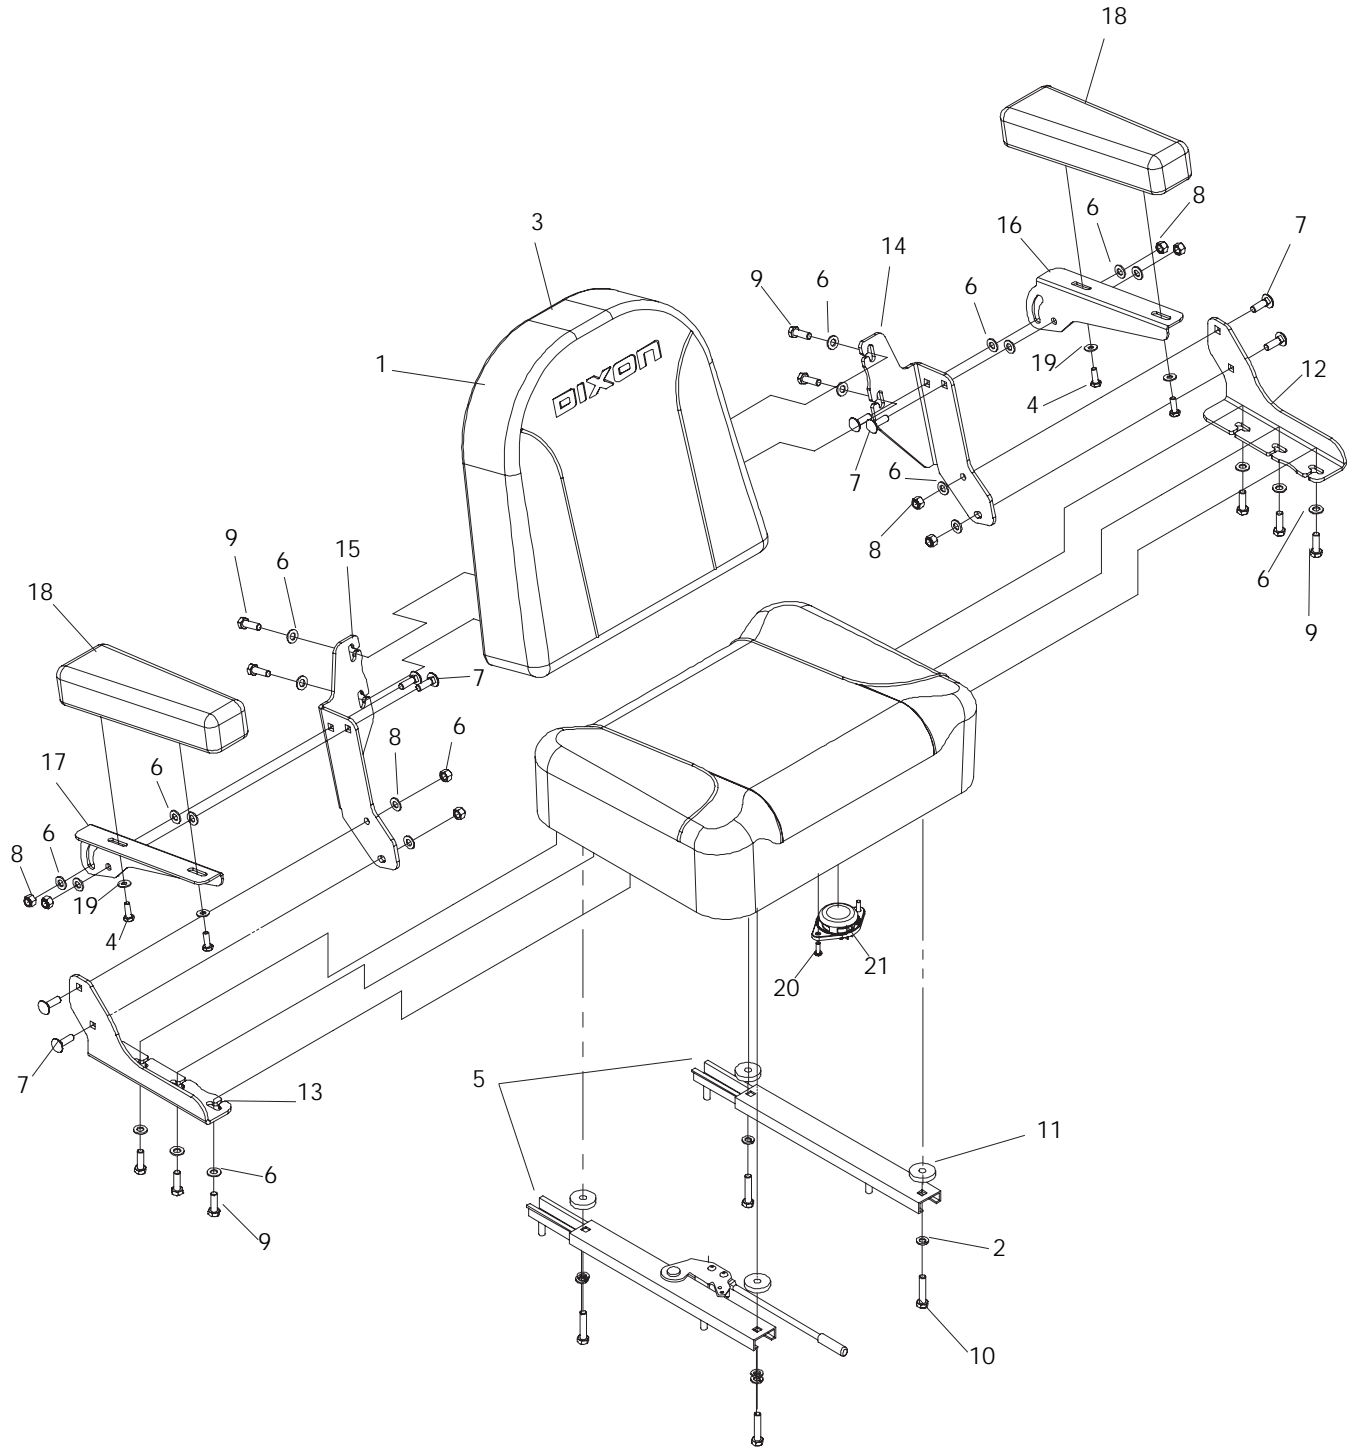

SEAT

ITEM	PART NO.	QTY.	DESCRIPTION	ITEM	PART NO.	QTY.	DESCRIPTION
1	539 111026	1	SEAT BELT	10	539 110815	1	PUSH MOUNT WIRE CLIP
2	539 130791	2	MOUNT, SEAT BELT	11	539 130785	1	PAN, SEAT
3	539 109100	4	RHSNB, $\frac{5}{16}$ -18 x $\frac{3}{4}$	12	539 130787	1	LATCH, SEAT
4	539 990717	4	NUT, $\frac{5}{16}$ -18, NYLOC	13	539 130896	4	SB, $\frac{5}{16}$ -18
5	539 100143	2	HCS, $\frac{7}{16}$ -14 x 1	14	539 990717	6	NUT, $\frac{5}{16}$ -18, NYLOC
6	539 990839	2	NUT, $\frac{7}{16}$ -14, CTRLK, GR A	15	539 130898	2	GRIP, VINYL
7	539 130793	1	STOP, SEAT	16	539 110300	2	SPRING, SEAT
8	539 119274	1	SEAT, COMPLETE, MODELS: 968999591, 968999592, 968999627, 968999628, UNITS PRODUCED BEFORE SERIAL NO. 0741XXXXX	17	539 990209	2	HCS, $\frac{5}{16}$ -18 x 1
	539 130930	1	SEAT, COMPLETE, MODELS: 968999591, 968999592, 968999627, 968999628, UNITS PRODUCED AFTER SERIAL NO. 0741XXXXX	18	539 990692	2	WASHER, $\frac{5}{16}$
9	539 107475	4	BOLT, $\frac{5}{16}$ -18 x $\frac{3}{4}$, THD FRM	19	539 977250	1	SPRING
				20	539 130789	2	PIVOT, SEAT PAN
				NOT SHOWN:			
					539 104392	1	SEAT HARNESS, UNITS PRODUCED BEFORE SERIAL NO. 0741XXXXX
					539 130872	1	SEAT HARNESS, UNITS PRODUCED AFTER SERIAL NO. 0741XXXXX

SEAT

MODELS: 968999588, 968999590, 968999626