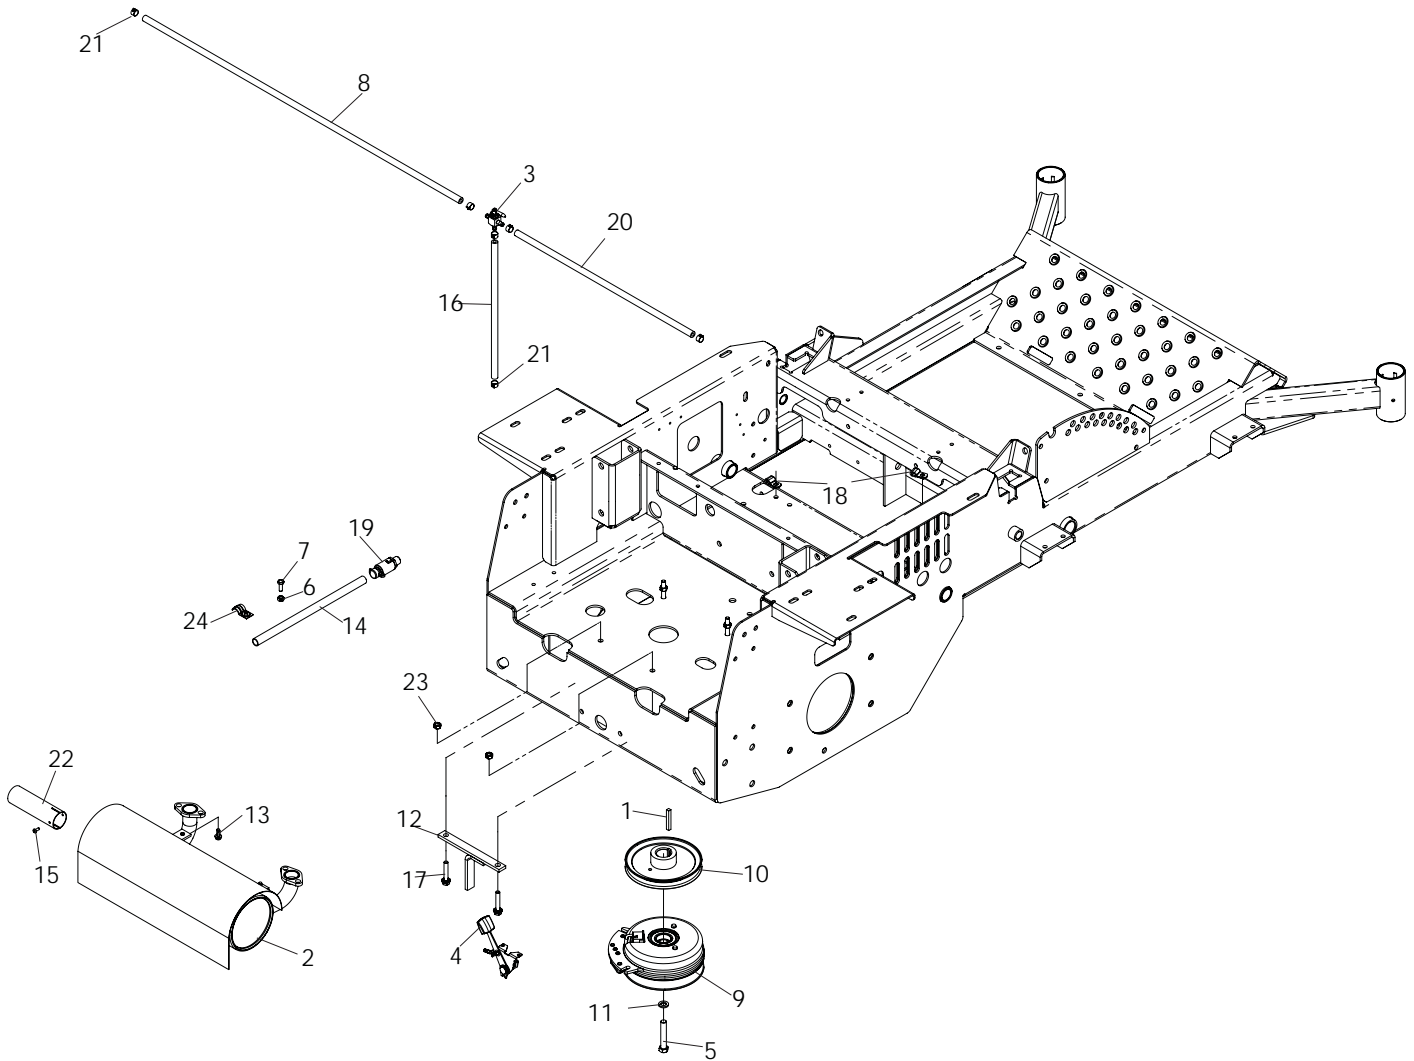

ENGINE

KOHLER
Units Produced After Serial No. 0741xxxxx

ENGINE

KOHLER

Units Produced After Serial No. 0741xxxxx

ITEM	PART NO.	QTY.	DESCRIPTION	ITEM	PART NO.	QTY.	DESCRIPTION
1....	539 100152....	1 ...	KEY, ¼ SQ. X 1.875	15....	539 108051....	1 ...	SCREW, #8 X ½, SLF DRILL
2....	539 118684....	1 ...	MUFFLER	16....	539 108212....	1 ...	FUEL LINE, 13"
3....	539 102679....	1 ...	FUEL VALVE	17....	539 113781....	4 ...	HCS, 5/16-18 X 1¾, SERR
4....	539 121866....	1 ...	CHOKE CABLE	18....	539 109867....	2 ...	CLAMP, DOUBLE TUBE
5....	539 991120....	1 ...	HCS, 7/16 -20 X 2½	19....	539 110093....	1 ...	PLUG, OIL DRAIN
6....	539 990761....	1 ...	NUT, ¼ -20, CTRLK	20....	539 922091....	1 ...	FUEL LINE
7....	539 990580....	1 ...	HCS, ¼ -20 X ¾	21....	539 912222....	6 ...	HOSE CLAMP
8....	539 105280....	1 ...	FUEL LINE, 35"	22....	539 114714....	1 ...	TUBE, EXTENSION
9....	539 105406....	1 ...	CLUTCH	23....	539 990184....	4 ...	NUT, 5/16-18, CTRLK
10....	539 106057....	1 ...	PULLEY	24....	539 101363....	1 ...	CLAMP
11....	539 990247....	1 ...	WASHER, 7/16	NOT SHOWN:			
12....	539 106819....	1 ...	CLUTCH TIE DOWN	539 104416....	1 ...	KOHLER PIGTAIL
13....	539 107631....	2 ...	SCREW, ¼-20 X 5/8, THD	539 102757....	1 ...	CABLE, POSITIVE
14....	539 107937....	1 ...	OIL DRAIN HOSE				