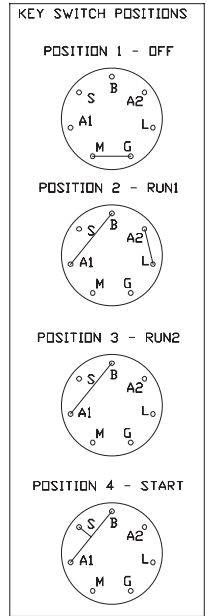

CONTROLS

ITEM	PART NO.	QTY.	DESCRIPTION	ITEM	PART NO.	QTY.	DESCRIPTION
1	539 114057	1	TANK, FUEL, LEFT	9	539 990411	4	SCREW, 10-24 x 1/2 , SLT
2	539 114058	1	TANK, FUEL, RIGHT	10	539 114341	12	SCR 10-24 x 3/8 SCKT HD
3	539 114075	2	PLATE, LIGHT	11	539 118816	1	THROTTLE CABLE
4	539 106188	2	FUEL CAP	12	539 114232	2	LIGHT
5	539 114066	1	CONTROL PANEL	13	539 976977	4	NUT, 10-24, NYLOC
6	539 107541	1	SWITCH, IGNITION	14	539 114068	1	DECAL, CONTROL
7	539 101768	1	CLUTCH SWITCH	15	539 121866	1	CHOKE CABLE
8	539 110074	1	HOUR METER				

SEAT

SEAT

ITEM	PART NO.	QTY.	DESCRIPTION	ITEM	PART NO.	QTY.	DESCRIPTION
1	539 111026	1	SEAT BELT	10	539 110815	1	PUSH MOUNT WIRE CLIP
2	539 130791	2	MOUNT, SEAT BELT	11	539 130785	1	PAN, SEAT
3	539 109100	4	RHSNB, $\frac{5}{16}$ -18 x $\frac{3}{4}$	12	539 130787	1	LATCH, SEAT
4	539 990717	4	NUT, $\frac{5}{16}$ -18, NYLOC	13	539 130896	4	SB, $\frac{5}{16}$ -18
5	539 100143	2	HCS, $\frac{7}{16}$ -14 x 1	14	539 990717	6	NUT, $\frac{5}{16}$ -18, NYLOC
6	539 990839	2	NUT, $\frac{7}{16}$ -14, CTRLK, GR A	15	539 130898	2	GRIP, VINYL
7	539 130793	1	STOP, SEAT	16	539 110300	2	SPRING, SEAT
8	539 119274	1	SEAT, COMPLETE, MODELS: 968999591, 968999592, 968999627, 968999628, UNITS PRODUCED BEFORE SERIAL NO. 0741XXXXX	17	539 990209	2	HCS, $\frac{5}{16}$ -18 x 1
	539 130930	1	SEAT, COMPLETE, MODELS: 968999591, 968999592, 968999627, 968999628, UNITS PRODUCED AFTER SERIAL NO. 0741XXXXX	18	539 990692	2	WASHER, $\frac{5}{16}$
9	539 107475	4	BOLT, $\frac{5}{16}$ -18 x $\frac{3}{4}$, THD FRM	19	539 977250	1	SPRING
				20	539 130789	2	PIVOT, SEAT PAN
				NOT SHOWN:			
					539 104392	1	SEAT HARNESS, UNITS PRODUCED BEFORE SERIAL NO. 0741XXXXX
					539 130872	1	SEAT HARNESS, UNITS PRODUCED AFTER SERIAL NO. 0741XXXXX

SCHEMATIC

UNITS PRODUCED AFTER SERIAL NO. 0741XXXXX

SCHEMATIC

UNITS PRODUCED BEFORE SERIAL NO. 0741XXXXX

- NOTES:
 1. SEAT UNOCCUPIED
 2. BRAKE SWITCH IN OFF POSITION
 3. MOTION CONTROL LEVERS OUT
 4. PTO IN OFF POSITION