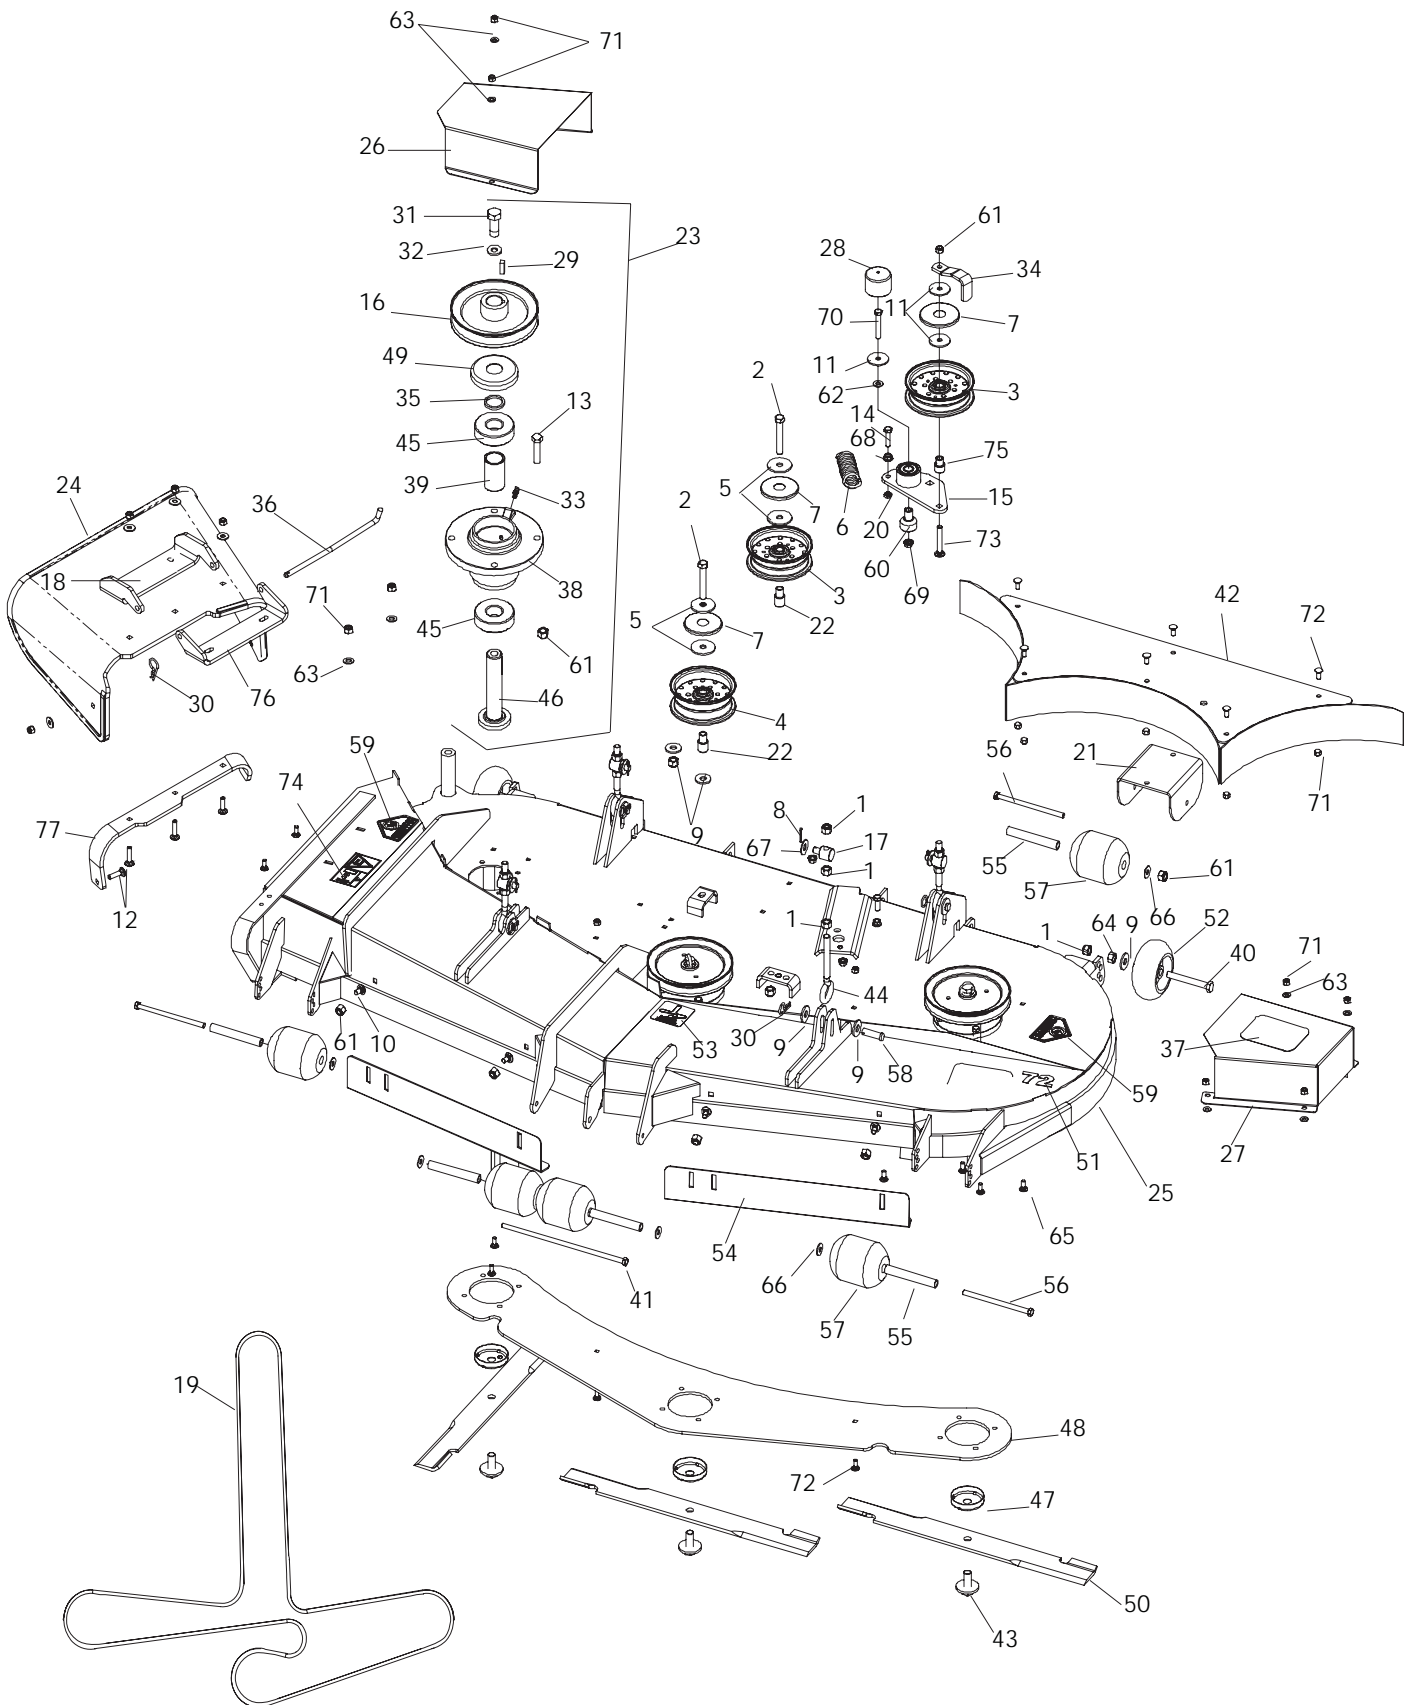

72 INCH CUTTING DECK