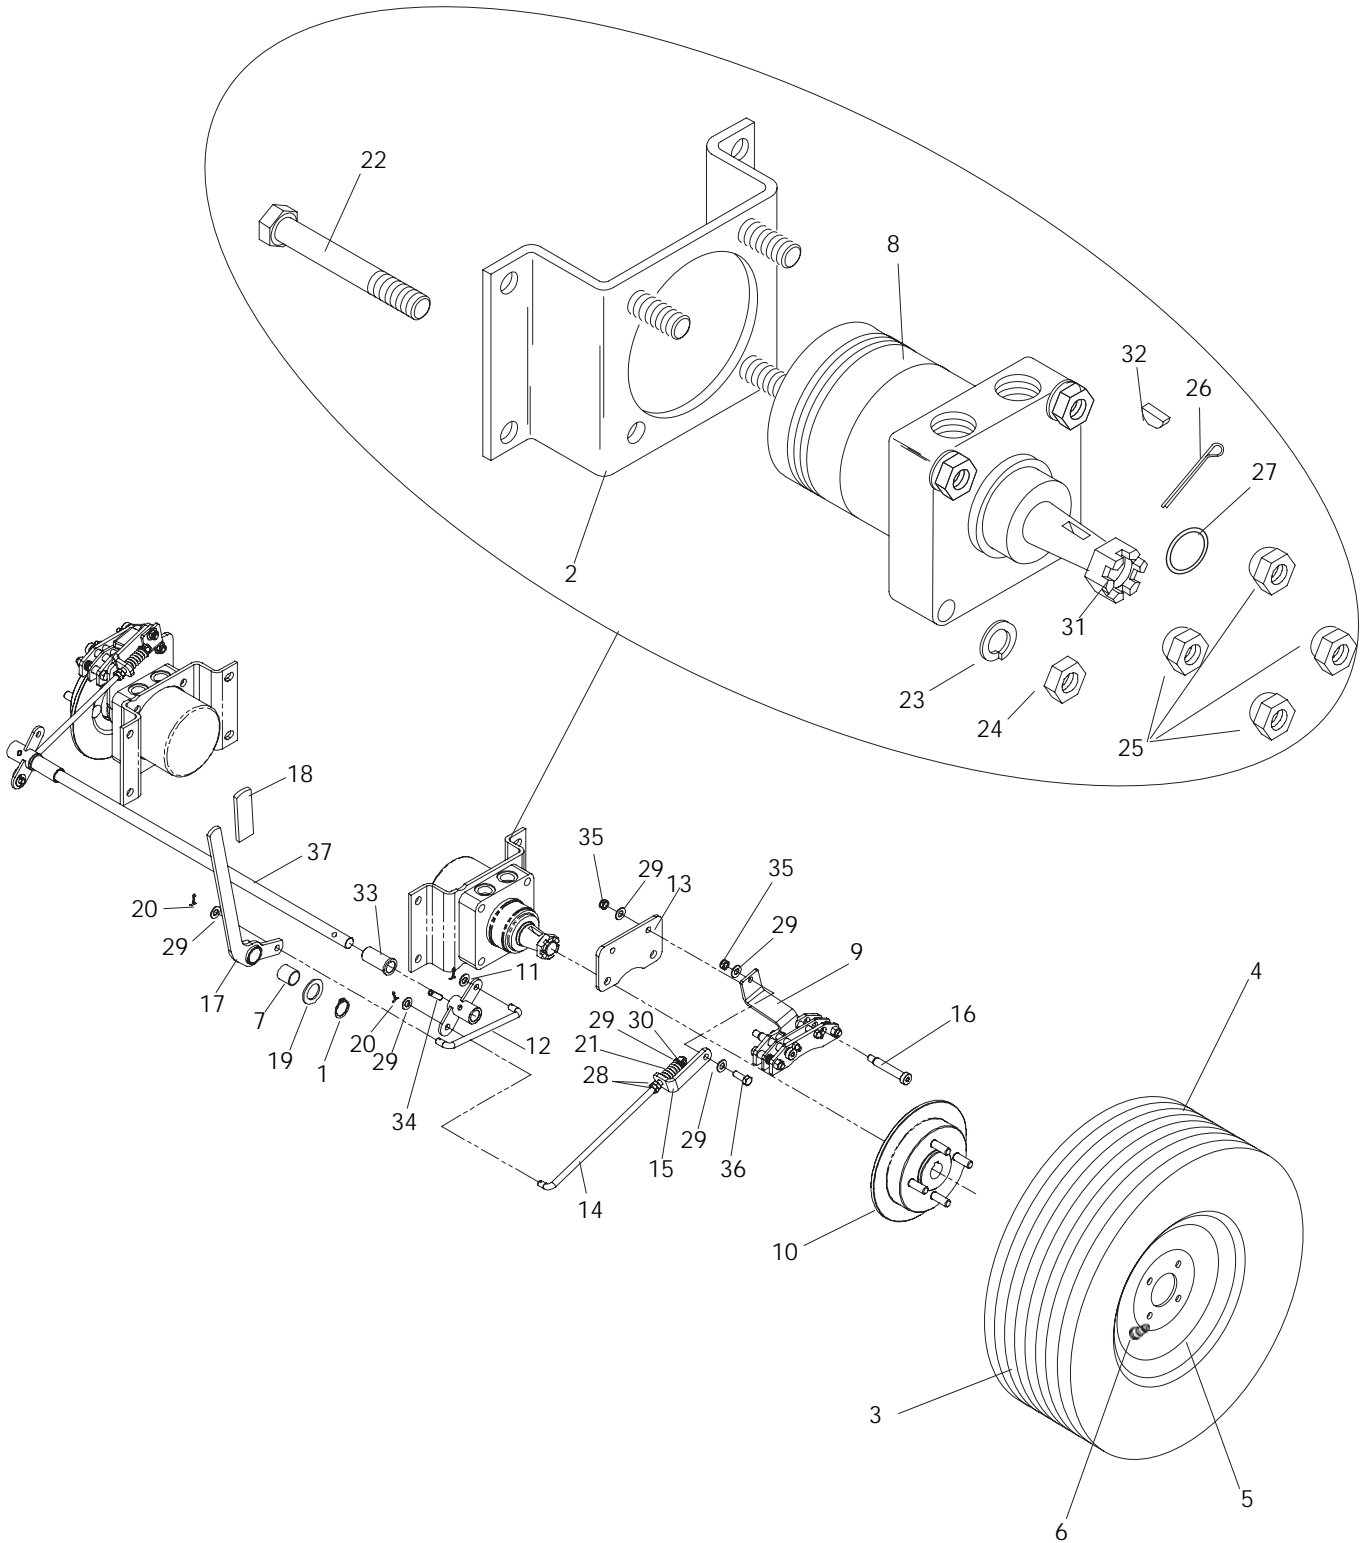

STEERING

ITEM	PART NO.	QTY.	DESCRIPTION	ITEM	PART NO.	QTY.	DESCRIPTION
1	539 100266	2	HCS ¼ -20 x 1¼	20	539 114335	1	LEVER, DRIVE, RIGHT
2	539 101080	2	SWITCH, INTERLOCK	21	539 114336	1	LEVER, DRIVE, LEFT
3	539 101949	2	E-RING, ½"	22	539 122635	2	GRIP
4	539 102519	2	BUSHING	23	539 976952	4	SCREW, 10-24 x 5/8
5	539 102593	4	WASHER, 3/8" SPRING	24	539 976979	6	NUT, 3/8 -16 NYLOC
6	539 102678	2	TAPPED PLATE	25	539 976998	2	ZERK
7	539 122636	2	END PLUG	26	539 990184	4	NUT, 5/16C, CENTERLOCK
8	539 104763	2	'U' CLIP, 5/16C	27	539 990196	2	NUT, 5/16C
9	539 105279	2	LINKAGE	28	539 990209	4	HCS, 5/16C x 1
10	539 110603	2	ROD END, RIGHT	29	539 990223	6	NUT, 5/16-24
11	539 110604	1	ROD END, LEFT	30	539 990546	4	NUT, 3/8 CENTERLOCK
12	539 110606	2	DAMPENER	31	539 990563	6	HCS, 3/8 C x 1
13	539 110607	4	BALL STUD	32	539 990582	4	HFCS, 3/8 C x 1
14	539 130701	1	CONTROL, RIGHT	33	539 990692	8	WASHER, 5/16
15	536 130702	1	CONTROL, LEFT	34	539 990717	4	NUT, 5/16-18, NYLOC
16	536 110638	2	CONTROL ARM	35	539 990730	6	HCS, 5/16-16x1¾
17	539 110833	1	CONTROL SHAFT	36	539 991073	1	NUT, 5/16C
18	539 110943	4	NUT, 5/16 C, NYLOC	37	539 103547	2	WASHER, ¼
19	539 111074	2	DAMPENER BRACKET	38	539 990820	2	NUT, ¾-16

PARKING BRAKE