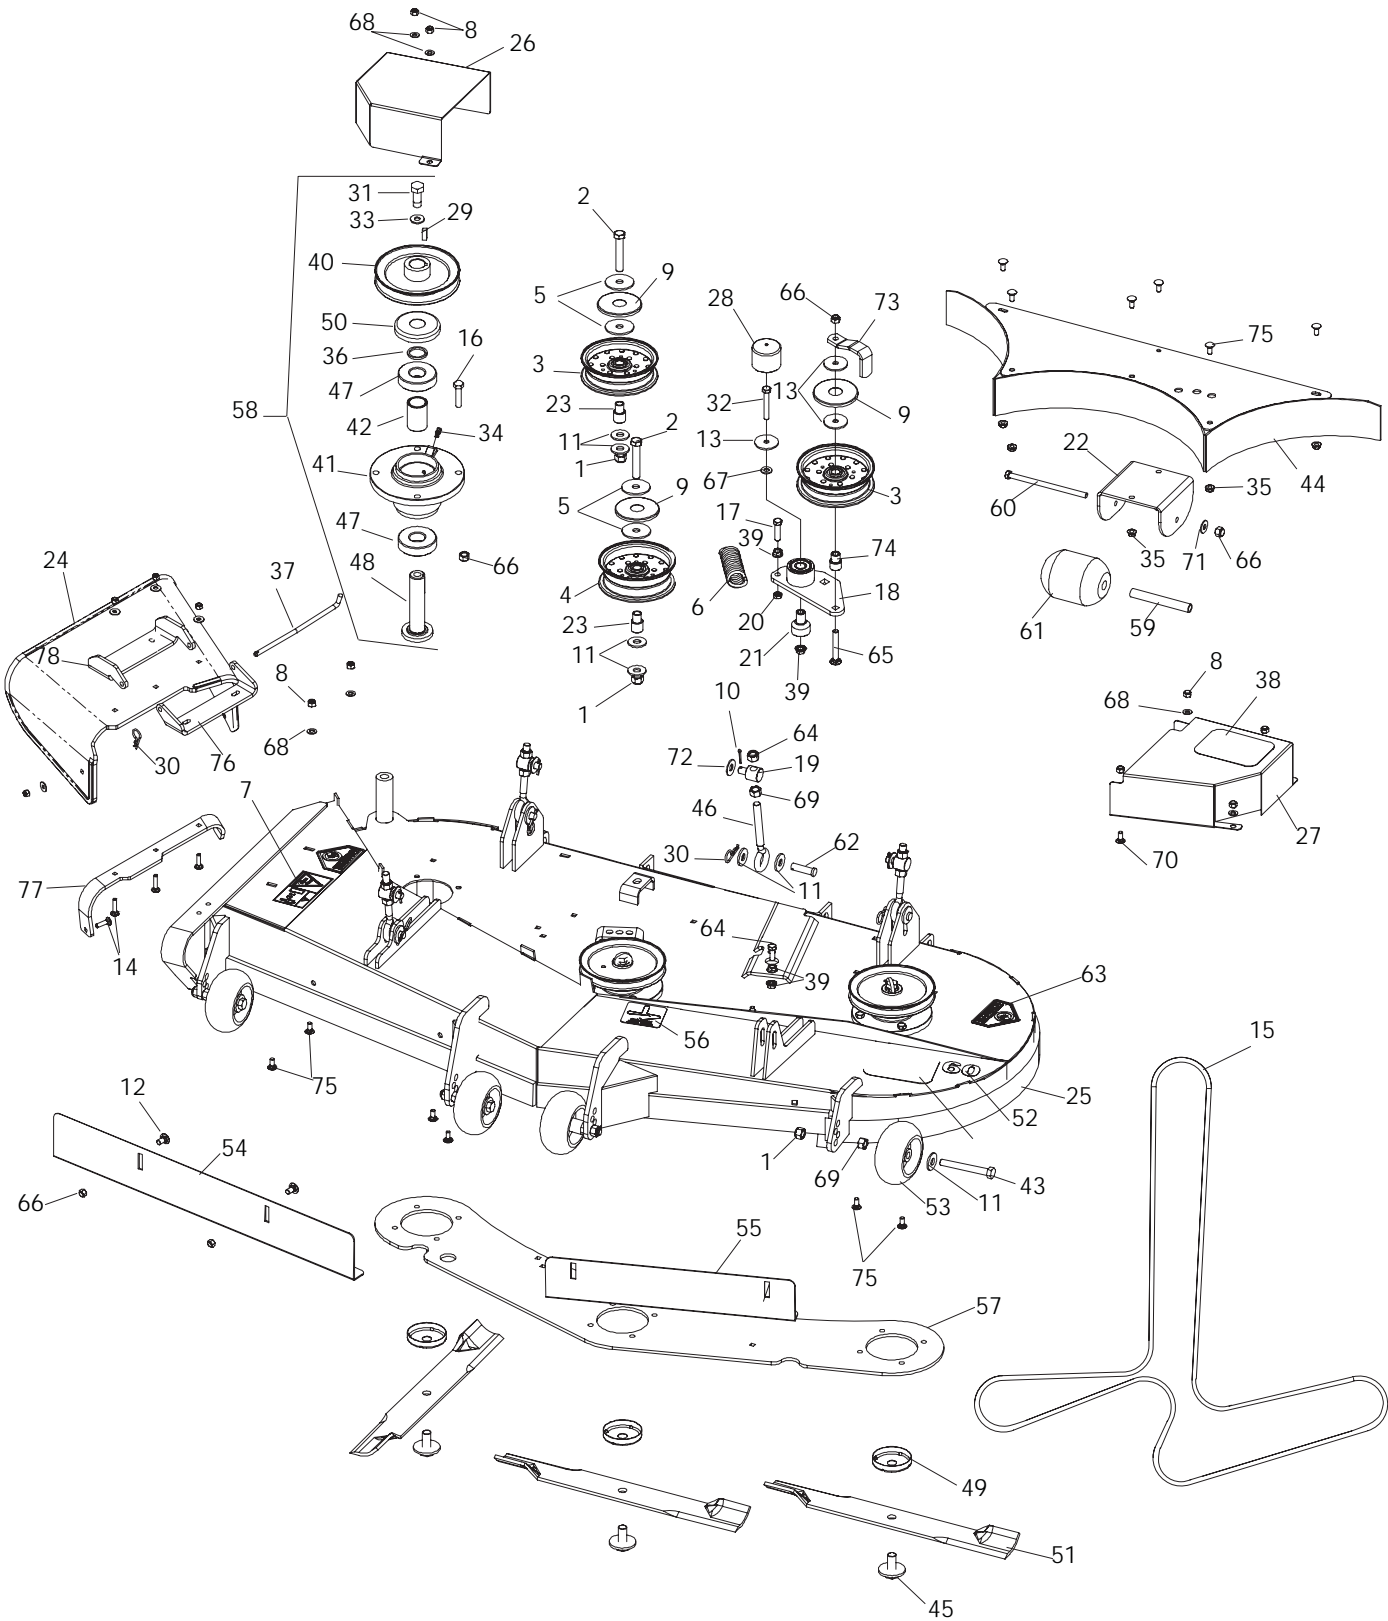

60 INCH CUTTING DECK