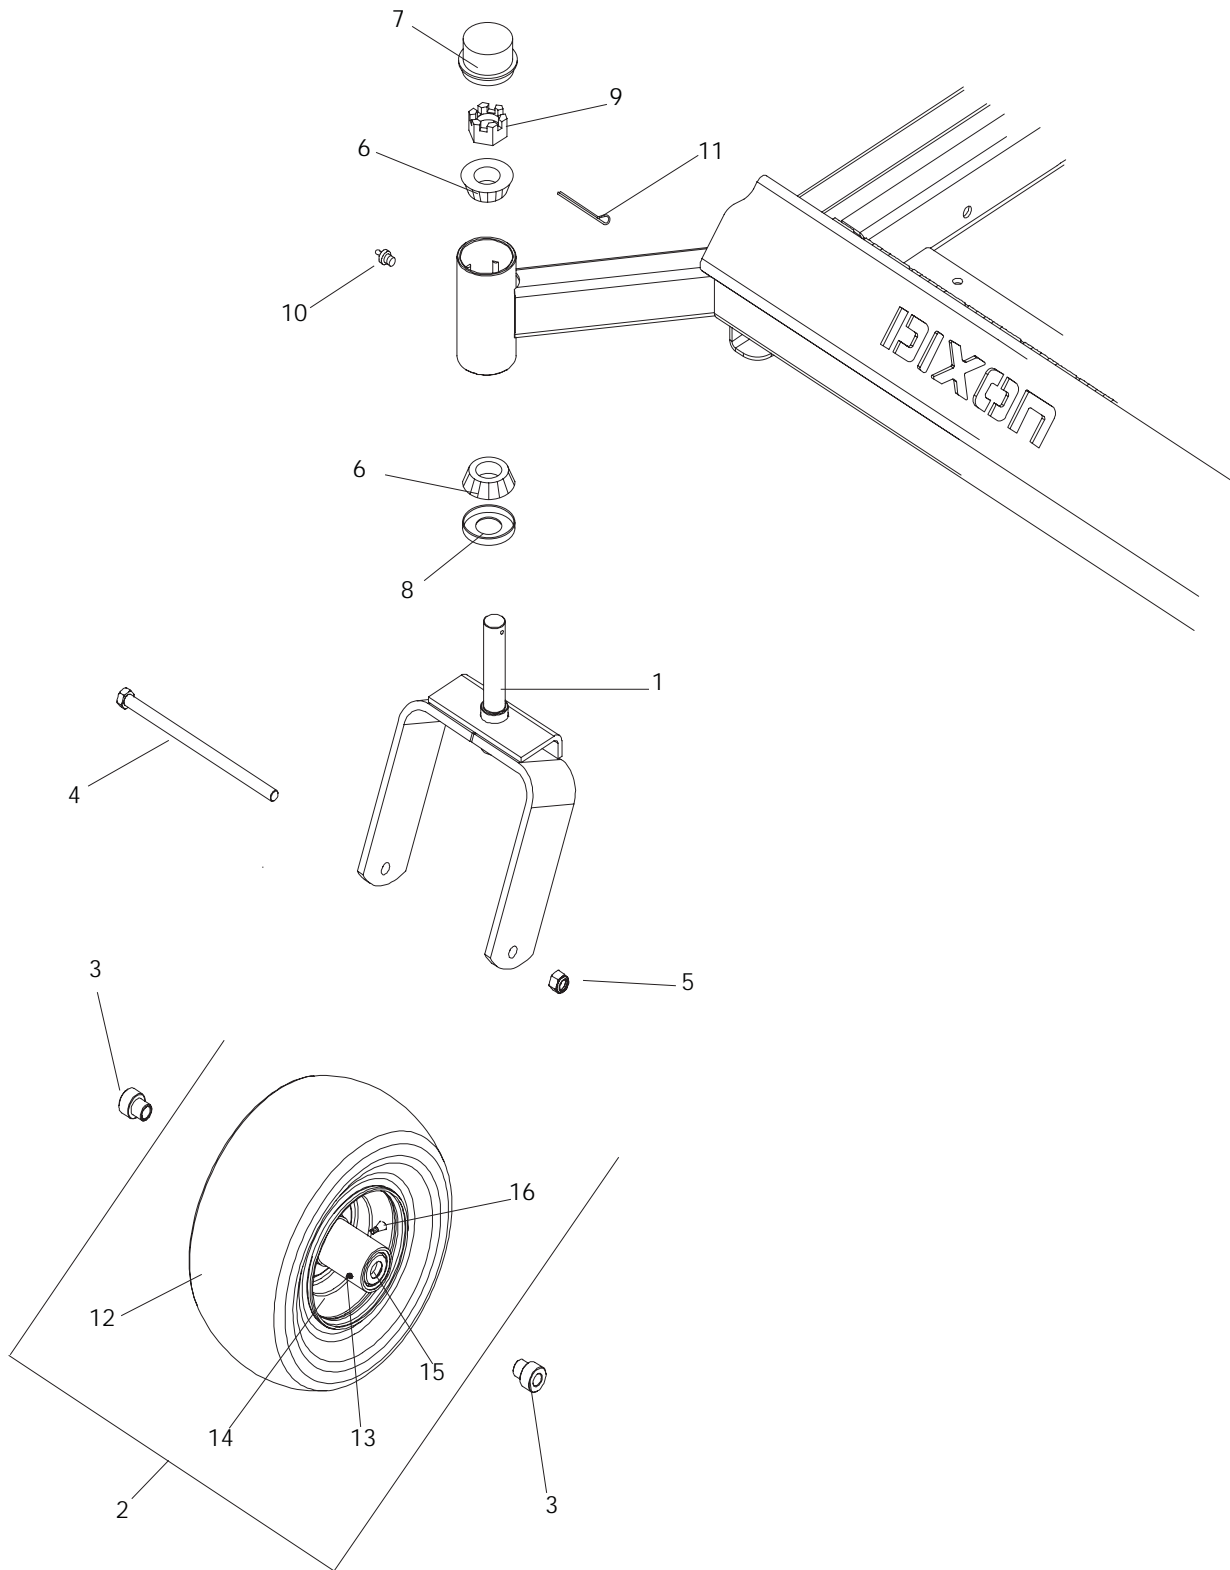

CASTERS

CASTERS

ITEM	PART NO.	QTY.	DESCRIPTION	ITEM	PART NO.	QTY.	DESCRIPTION
1	539 114367	2	YOKE, CASTER	11	539 102889	2	COTTER PIN, 1/8 x 2
2	539 105521	2	TIRE & WHEEL, COMPLETE	12	539 105522	2	TIRE
3	539 105518	2	SPACER	13	539 103300	2	ZERK
4	539 105517	2	HCS, 1/2-13 x 9 1/2	14	539 105523	2	RIM
5	539 101331	2	NUT, 1/2-13, NYLOC	15	539 105524	2	SEALS
6	539 102543	4	BEARING	16	539 912234	2	AIR VALVE
7	539 102535	2	GREASE CAP	NOT SHOWN			
8	539 102851	2	SEAL	....	539 105525	4	BEARING, TAPERED
9	539 102852	2	NUT, 1-14, SLOTTED JAM				
10	539 101474	2	ZERK