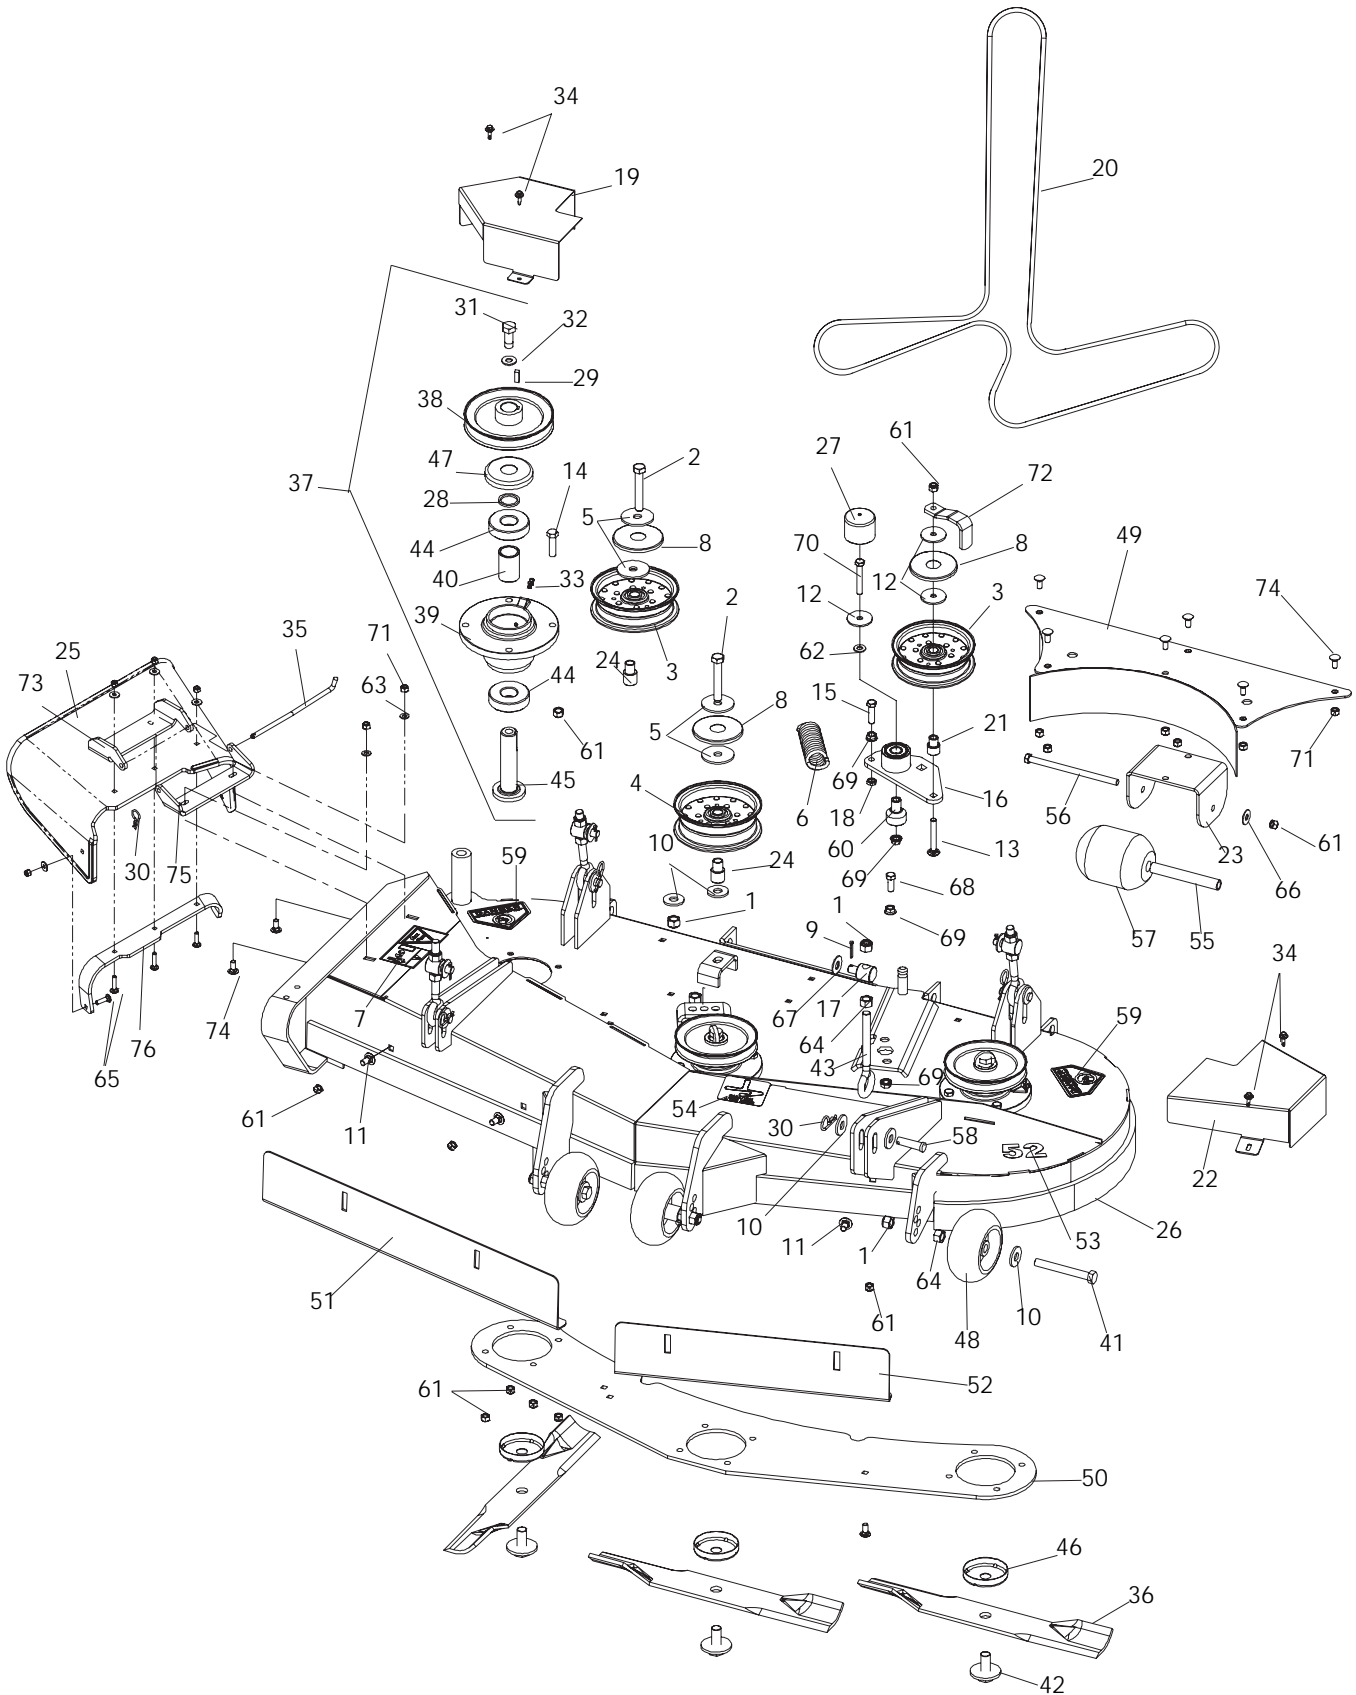

52 INCH CUTTING DECK