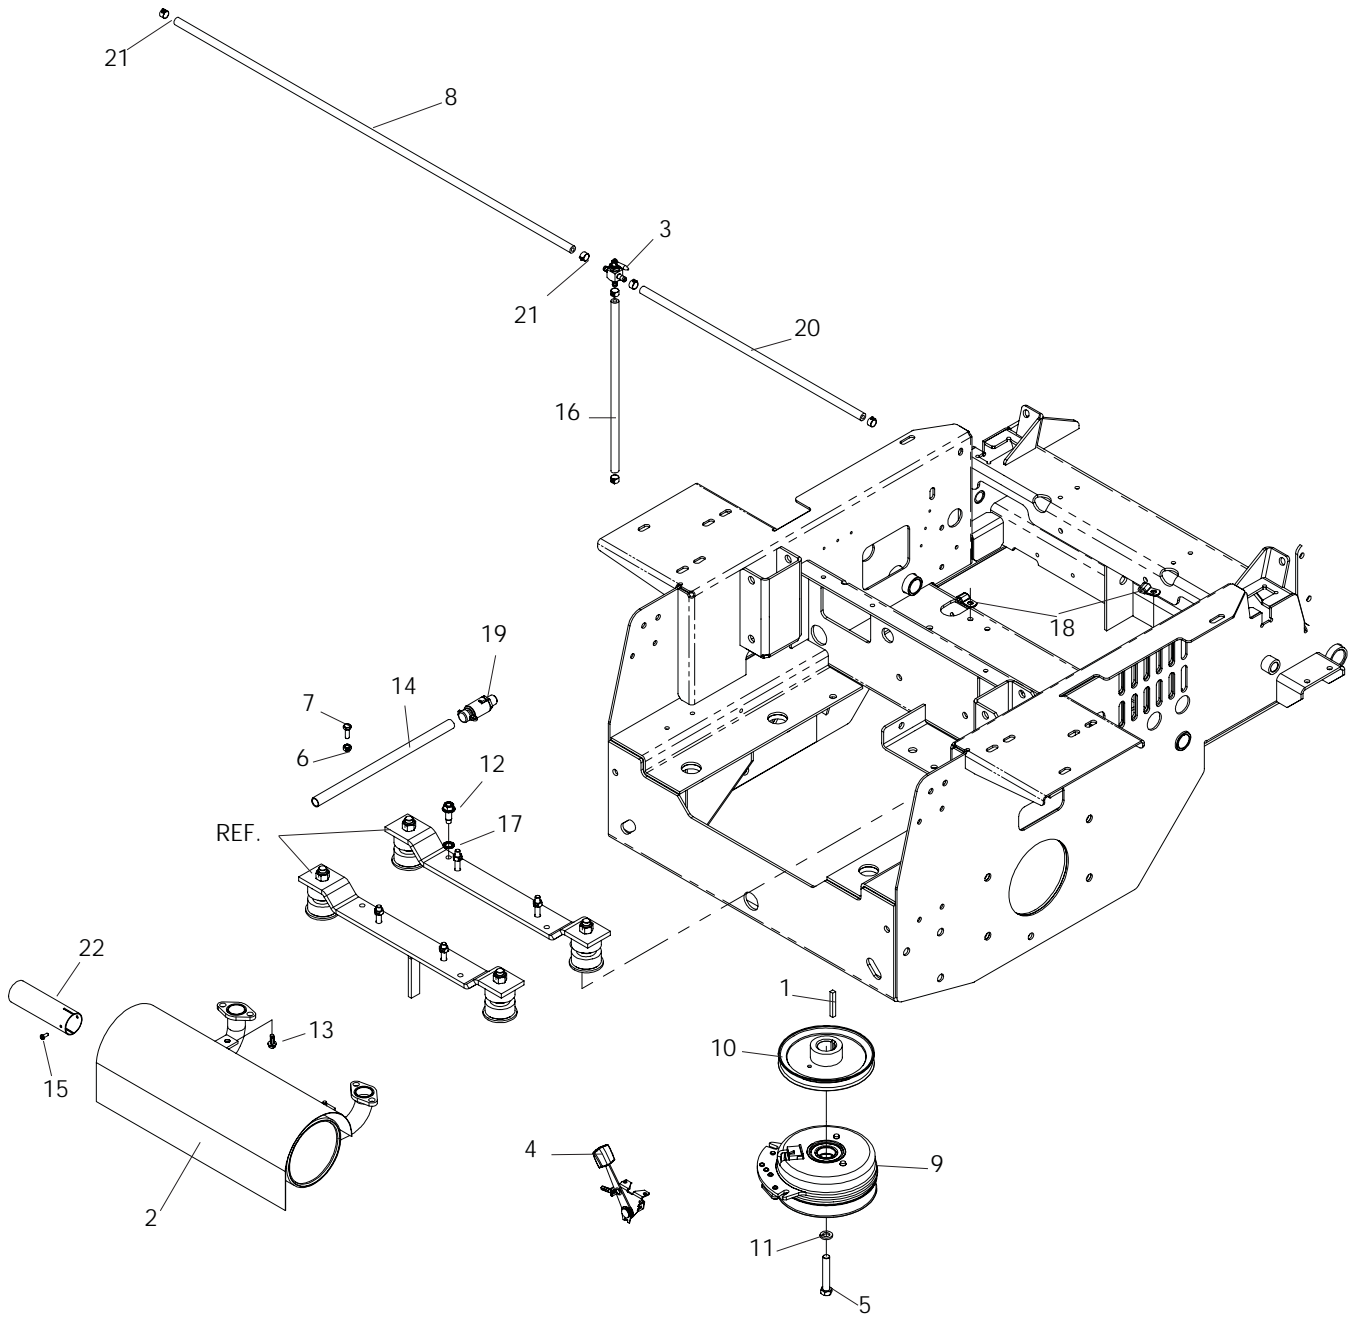

ENGINE

KOHLER
Units Produced Before Serial No. 0741xxxxx

ENGINE

KOHLER

Units Produced Before Serial No. 0741xxxxx

ITEM	PART NO.	QTY.	DESCRIPTION	ITEM	PART NO.	QTY.	DESCRIPTION
1....	539 100152....	1 ...	KEY, ¼ SQ. x 1.875	14....	539 107937....	1 ...	OIL DRAIN HOSE
2....	539 118684....	1 ...	MUFFLER	15....	539 108051....	1 ...	SCREW, 8 x ½ SELF DRILL
3....	539 102679....	1 ...	FUEL VALVE	16....	539 108212....	1 ...	FUEL LINE
4....	539 121866....	1 ...	CHOKE CABLE	17....	539 109603....	1 ...	WASH ¾ EXT STAR
5....	539 991120....	1 ...	HCS 7/16 -20 x 2½	18....	539 109867....	2 ...	DOUBLE TUBE CLAMP
6....	539 990761....	1 ...	NUT, ½ ,CENTER LOCK	19....	539 110093....	1 ...	PLUG, OIL DRAIN
7....	539 990580....	1 ...	HCS ¼ -20 x ¾	20....	539 922091....	1 ...	FUEL LINE
8....	539 105280....	1 ...	FUEL LINE	21....	539 912222....	6 ...	HOSE CLAMP
9....	539 105406....	1 ...	CLUTCH, 200 FT/LBS	22....	539 114714....	1 ...	TUBE, EXTEN MUFFLR
10....	539 106057....	1 ...	PULLEY	NOT SHOWN			
11....	539 990247....	1 ...	LOCKWASHER, 7/16	539 101363....	1 ...	CLAMP
12....	539 107476....	1 ...	SCREW, ¾ -16 x 1 SLF TAP	539 102757....	1 ...	CABLE, POSITIVE
13....	539 107631....	2 ...	SCREW, ¼ -20 x 5/8	539 104415....	1 ...	KOHLER PIGTAIL