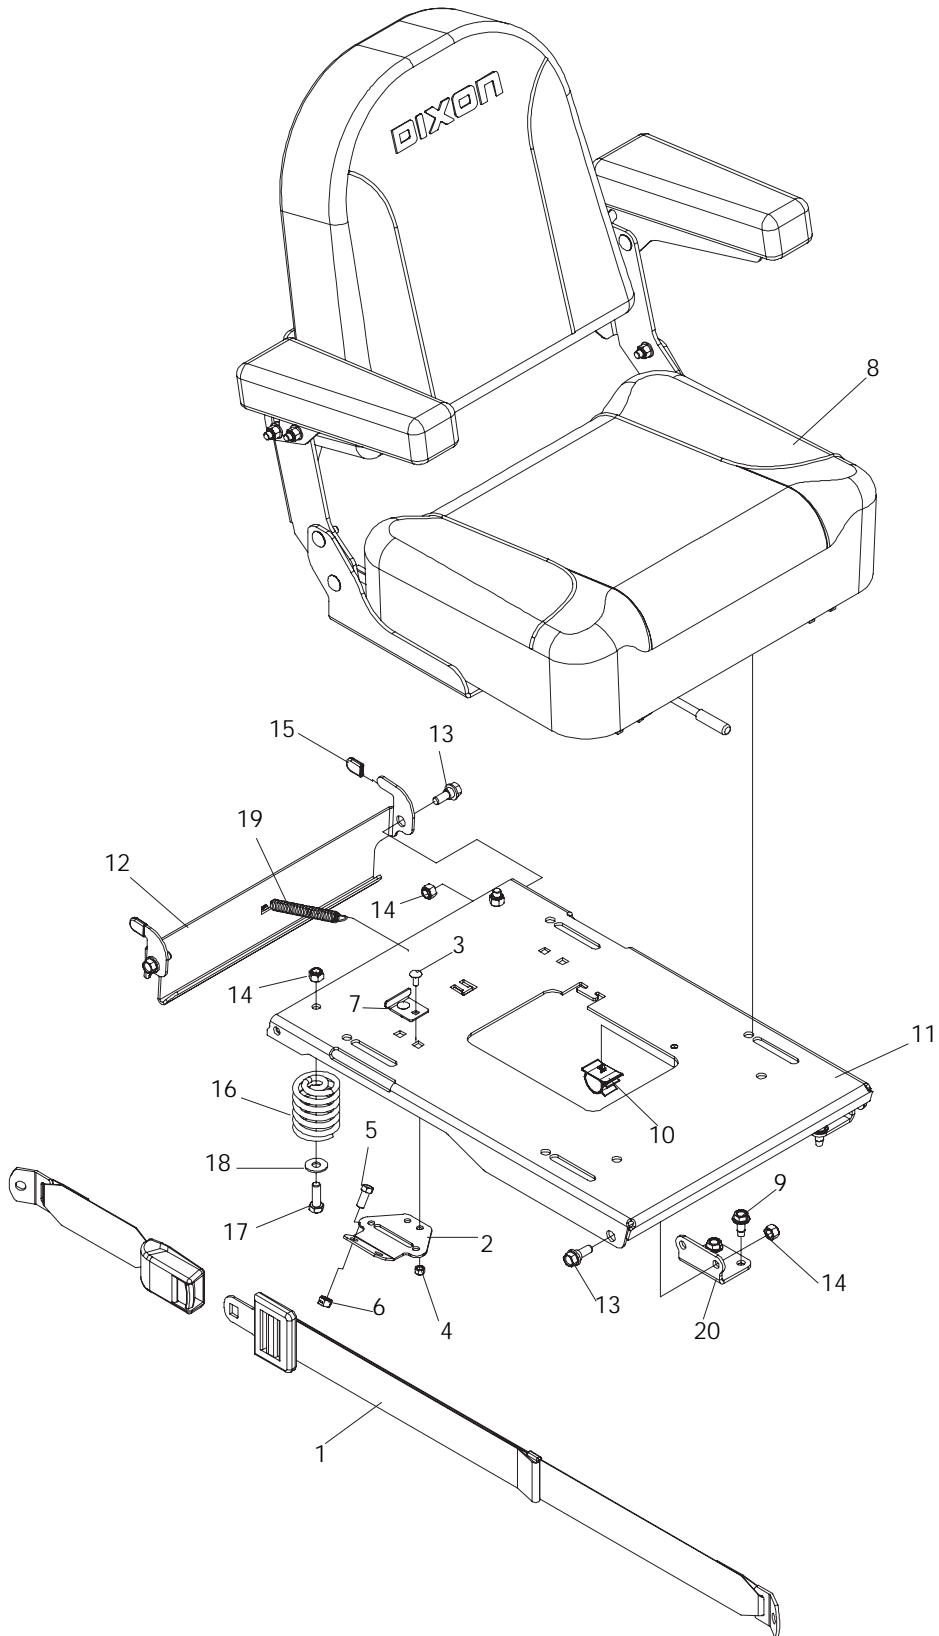

SEAT

SEAT

ITEM	PART NO.	QTY.	DESCRIPTION	ITEM	PART NO.	QTY.	DESCRIPTION
1	539 111026	1	SEAT BELT	10	539 110815	1	PUSH MOUNT WIRE CLIP
2	539 130791	2	MOUNT, SEAT BELT	11	539 130785	1	PAN, SEAT
3	539 109100	4	RHSNB, $\frac{5}{16}$ -18 x $\frac{3}{4}$	12	539 130787	1	LATCH, SEAT
4	539 990717	4	NUT, $\frac{5}{16}$ -18, NYLOC	13	539 130896	4	SB, $\frac{5}{16}$ -18
5	539 100143	2	HCS, $\frac{7}{16}$ -14 x 1	14	539 990717	6	NUT, $\frac{5}{16}$ -18, NYLOC
6	539 990839	2	NUT, $\frac{7}{16}$ -14, CTRLK, GR A	15	539 130898	2	GRIP, VINYL
7	539 130793	1	STOP, SEAT	16	539 110300	2	SPRING, SEAT
8	539 119274	1	SEAT, COMPLETE, MODELS: 968999591, 968999592, 968999627, 968999628, UNITS PRODUCED BEFORE SERIAL NO. 0741XXXXX	17	539 990209	2	HCS, $\frac{5}{16}$ -18 x 1
	539 130930	1	SEAT, COMPLETE, MODELS: 968999591, 968999592, 968999627, 968999628, UNITS PRODUCED AFTER SERIAL NO. 0741XXXXX	18	539 990692	2	WASHER, $\frac{5}{16}$
9	539 107475	4	BOLT, $\frac{5}{16}$ -18 x $\frac{3}{4}$, THD FRM	19	539 977250	1	SPRING
				20	539 130789	2	PIVOT, SEAT PAN
				NOT SHOWN:			
					539 104392	1	SEAT HARNESS, UNITS PRODUCED BEFORE SERIAL NO. 0741XXXXX
					539 130872	1	SEAT HARNESS, UNITS PRODUCED AFTER SERIAL NO. 0741XXXXX