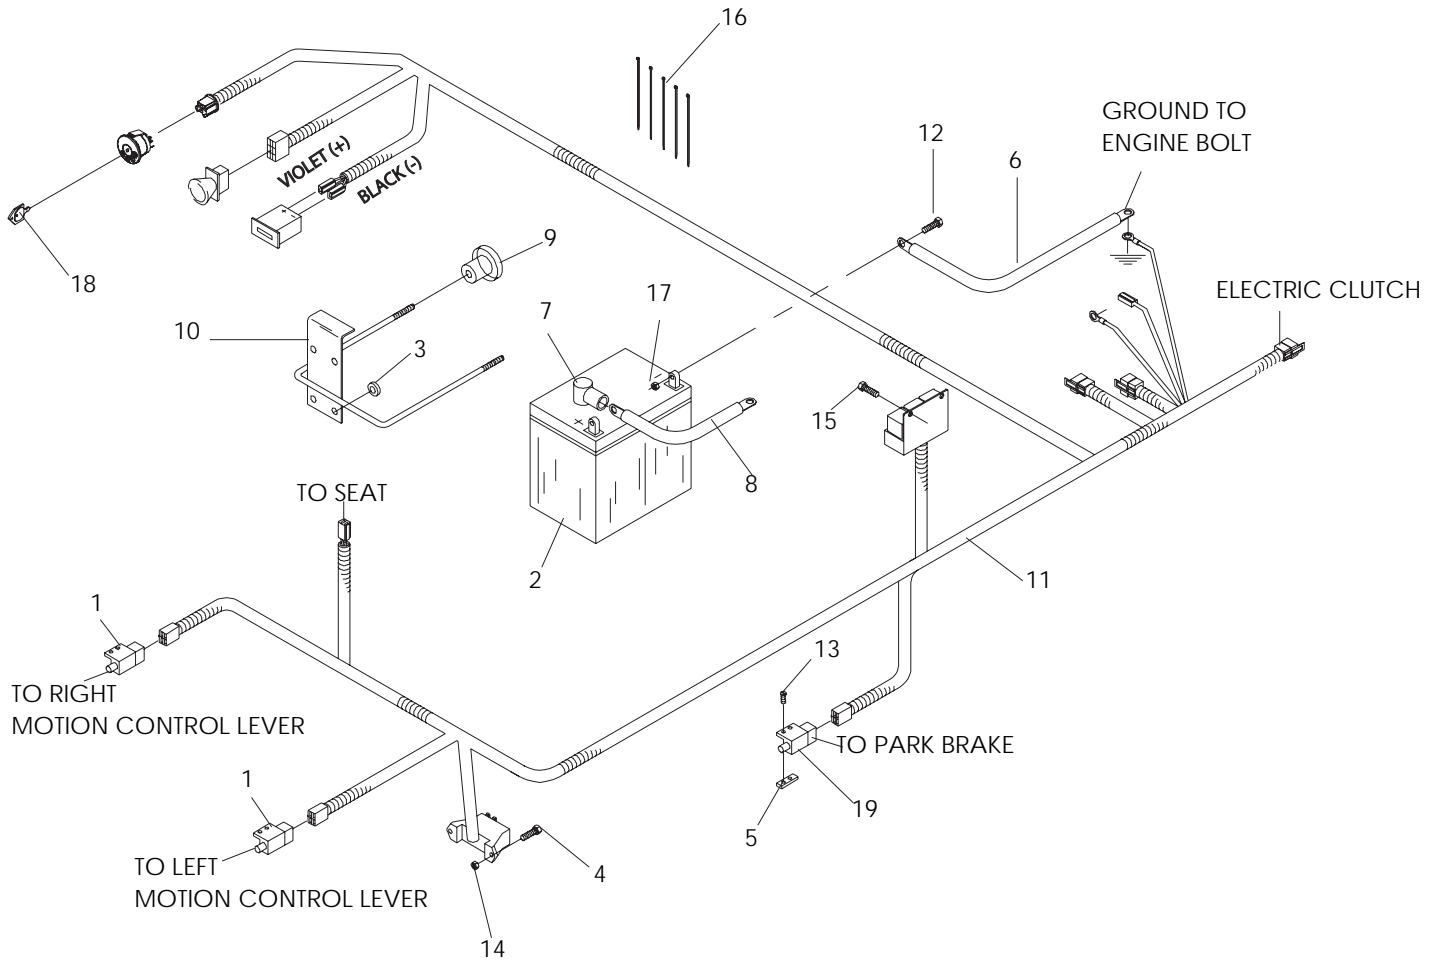

CASTERS

ITEM	PART NO.	QTY.	DESCRIPTION	ITEM	PART NO.	QTY.	DESCRIPTION
1	539 114367	2	YOKE, CASTER	11	539 102889	2	COTTER PIN, 1/8 x 2
2	539 105521	2	TIRE & WHEEL, COMPLETE	12	539 105522	2	TIRE
3	539 105518	2	SPACER	13	539 103300	2	ZERK
4	539 105517	2	HCS, 1/2-13 x 9 1/2	14	539 105523	2	RIM
5	539 101331	2	NUT, 1/2-13, NYLOC	15	539 105524	2	SEALS
6	539 102543	4	BEARING	16	539 912234	2	AIR VALVE
7	539 102535	2	GREASE CAP	NOT SHOWN			
8	539 102851	2	SEAL	....	539 105525	4	BEARING, TAPERED
9	539 102852	2	NUT, 1-14, SLOTTED JAM				
10	539 101474	2	ZERK				

ELECTRICAL