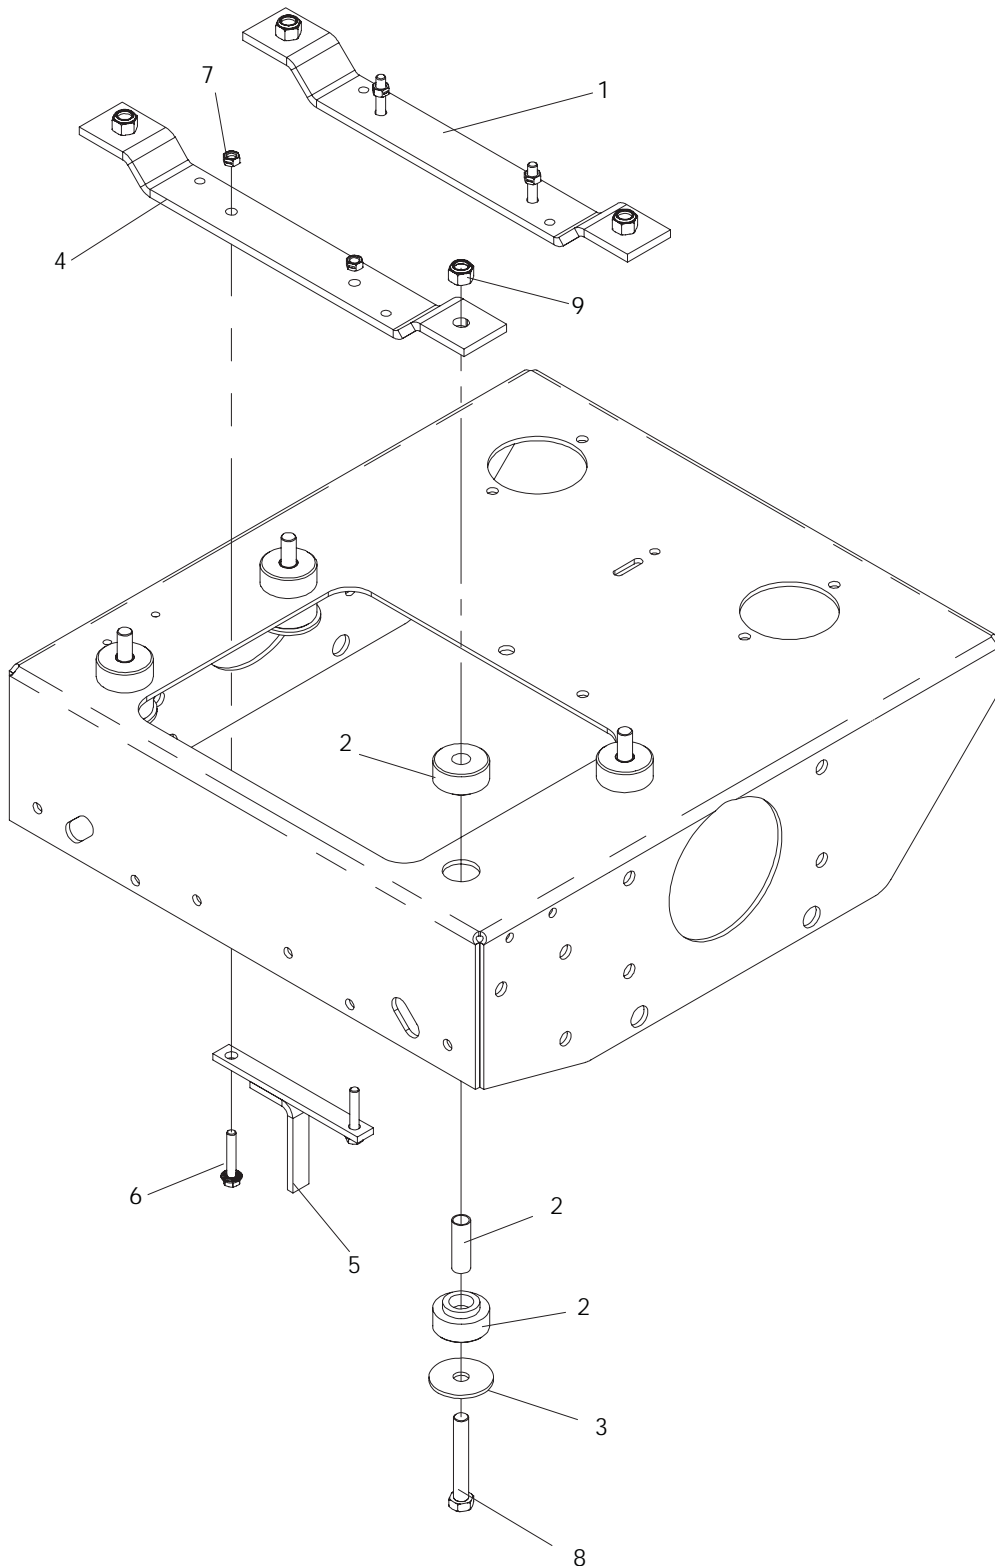

ENGINE MOUNT

Units Produced Before Serial No. 0741xxxxx