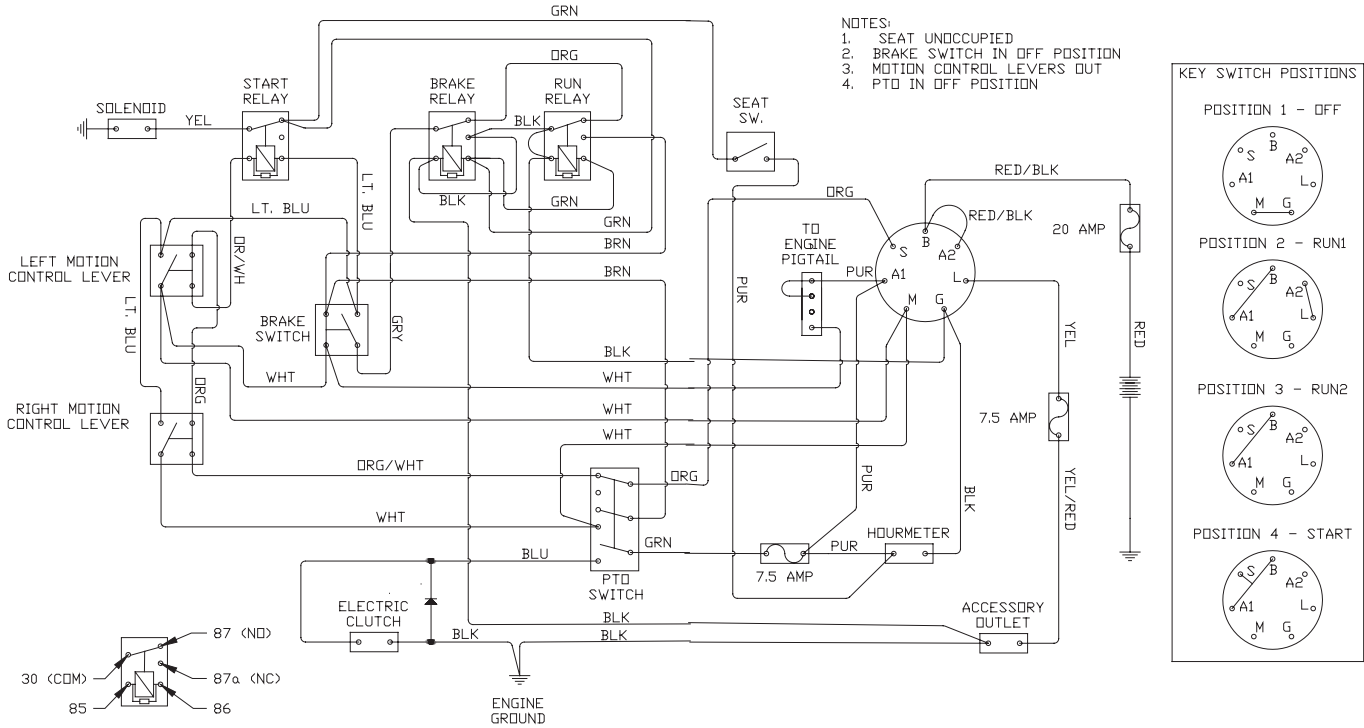

SCHEMATIC

UNITS PRODUCED AFTER SERIAL NO. 0741XXXXX