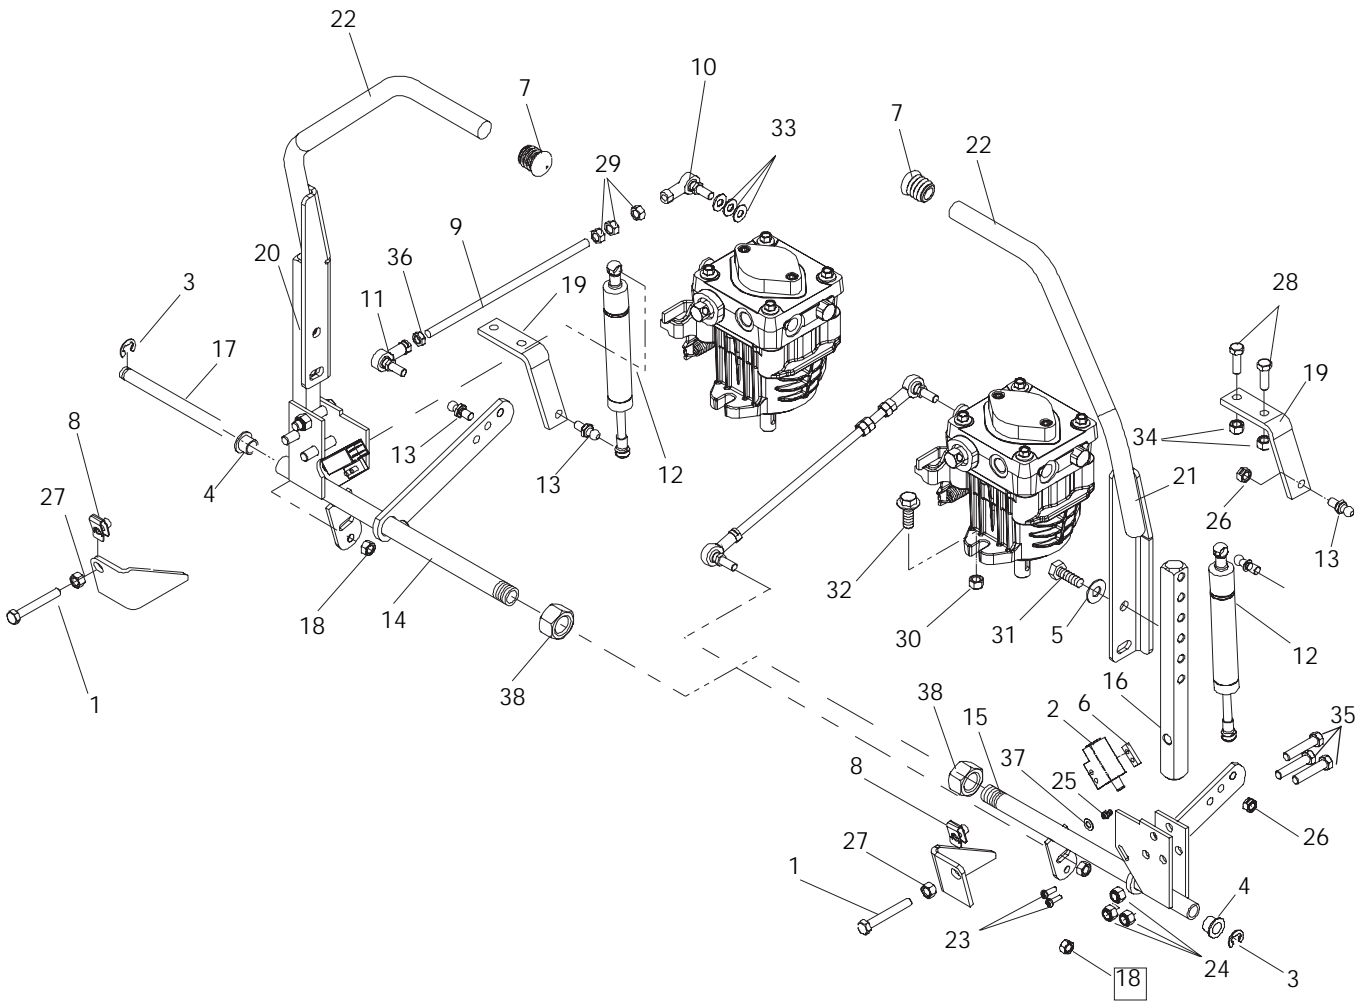

STEERING

STEERING

ITEM	PART NO.	QTY.	DESCRIPTION	ITEM	PART NO.	QTY.	DESCRIPTION
1	539 100266	2	HCS ¼ -20 x 1¼	20	539 114335	1	LEVER, DRIVE, RIGHT
2	539 101080	2	SWITCH, INTERLOCK	21	539 114336	1	LEVER, DRIVE, LEFT
3	539 101949	2	E-RING, ½"	22	539 122635	2	GRIP
4	539 102519	2	BUSHING	23	539 976952	4	SCREW, 10-24 x 5/8
5	539 102593	4	WASHER, 3/8" SPRING	24	539 976979	6	NUT, 3/8 -16 NYLOC
6	539 102678	2	TAPPED PLATE	25	539 976998	2	ZERK
7	539 122636	2	END PLUG	26	539 990184	4	NUT, 5/16C, CENTERLOCK
8	539 104763	2	'U' CLIP, 5/16C	27	539 990196	2	NUT, 5/16C
9	539 105279	2	LINKAGE	28	539 990209	4	HCS, 5/16C x 1
10	539 110603	2	ROD END, RIGHT	29	539 990223	6	NUT, 5/16-24
11	539 110604	1	ROD END, LEFT	30	539 990546	4	NUT, 3/8 CENTERLOCK
12	539 110606	2	DAMPENER	31	539 990563	6	HCS, 3/8 C x 1
13	539 110607	4	BALL STUD	32	539 990582	4	HFCS, 3/8 C x 1
14	539 130701	1	CONTROL, RIGHT	33	539 990692	8	WASHER, 5/16
15	536 130702	1	CONTROL, LEFT	34	539 990717	4	NUT, 5/16-18, NYLOC
16	536 110638	2	CONTROL ARM	35	539 990730	6	HCS, 5/16-16x1¾
17	539 110833	1	CONTROL SHAFT	36	539 991073	1	NUT, 5/16C
18	539 110943	4	NUT, 5/16 C, NYLOC	37	539 103547	2	WASHER, ¼
19	539 111074	2	DAMPENER BRACKET	38	539 990820	2	NUT, ¾-16