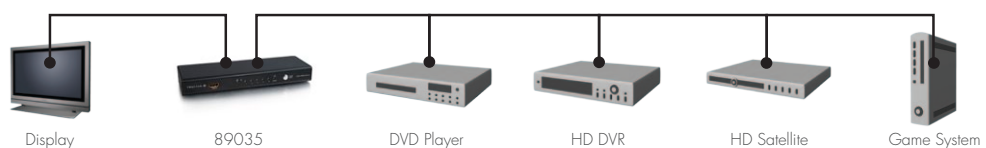

4-Port HDMI[®] Selector Switch

1080p and HDCP-compatible; provides convenient switching from multiple HDMI inputs

Most high-definition audio/video components utilise the HDMI interface to provide crystal clear, digital sound and picture. With the wealth of devices now using HDMI, it's easy to run out of free HDMI inputs on your TV set or receiver. Our TruLink™ 4-port HDMI selector switch solves this problem by providing additional high-definition digital inputs for sources including DVD player, Blu-ray™, Disc and HD-DVD players, gaming systems, and high-definition cable/satellite boxes. This device is also compatible with most HDMI 3D devices allowing you to switch between 3D devices on your 3D display.

Our HDMI selector offers 3 rear inputs plus a convenient front input for temporary connection of gaming systems or HD camcorders and cameras. Fully compatible with HDCP-enabled sources. Blue front panel LEDs display the HDMI source currently selected. Auto-sensing port selection on CEC-enabled devices. Manual port selection via remote control or front panel on non-CEC compliant devices.

Applications:

- Perfect for home or office HDMI switch applications, including:
 - Home theatre, gaming, video production

Features:

- Supports 480i, 480p, 720p, 1080i and 1080p video resolutions
- Supports HDCP and DDWG standard for HDMI-compatible monitors
- HDMI Standard Speed with support for HDMI 3D
- Slim Line Remote Control
- Input: (4) HDMI Female
- Output: (1) HDMI Female
- No software required
- Free technical support and 1 year warranty

Item#

Description:

89035 4-Port HDMI Selector Switch, 3D

Free Manuals Download Website

<http://myh66.com>

<http://usermanuals.us>

<http://www.somanuals.com>

<http://www.4manuals.cc>