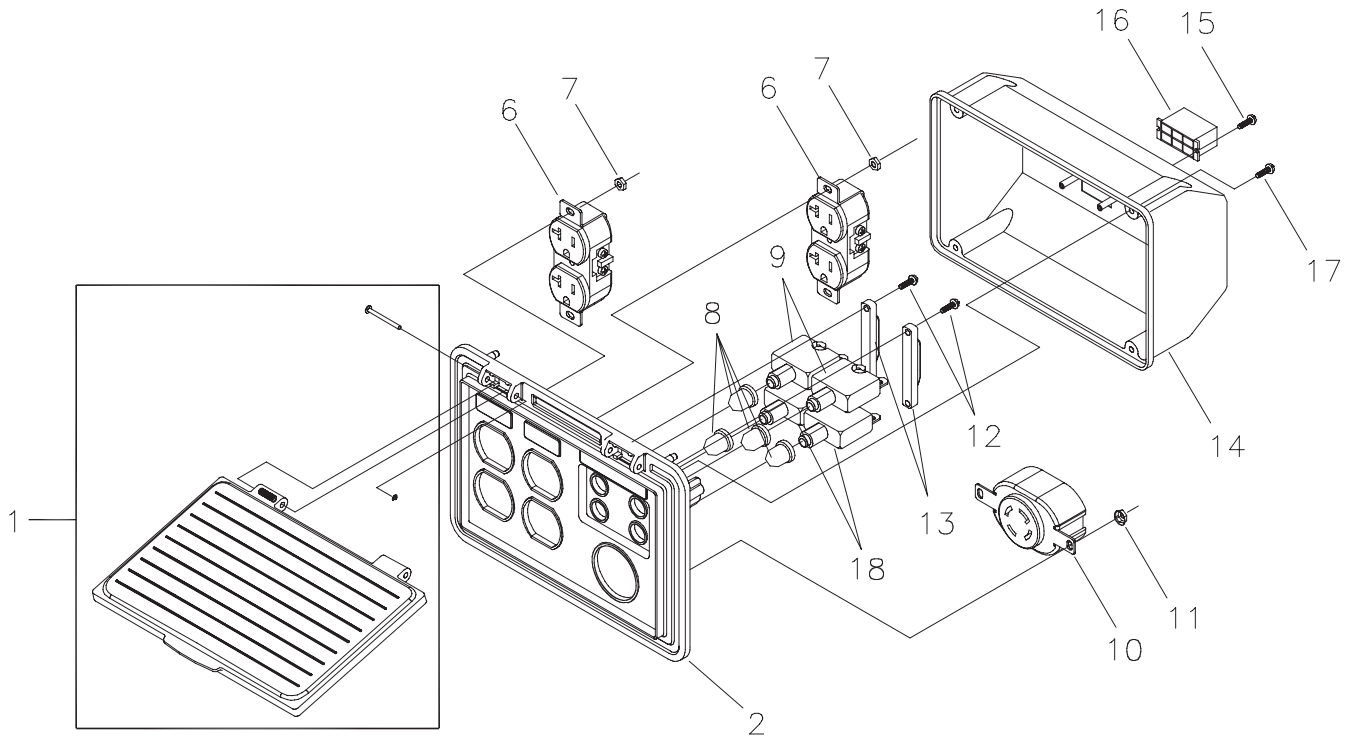

EXPLODED VIEW AND PARTS LIST - CONTROL PANEL

Item	Part #	Description
1	195112GS	KIT, Control Panel Lid
2	191450GS	CONTROL PANEL, Compact
6	68759GS	OUTLET, 120V, 20Amp, Duplex
7	*	NUT, Palnut, 5/32
8	84198GS	CAP, Circuit Breaker
9	75207AGS	CIRCUIT BREAKER, 30A
10	43437GS	OUTLET, 120/240 Locking, 30A
11	*	NUT, Palnut, 3/16
12	*	PPPHS, M3- 0.5 x 18
13	93857GS	BAR, Retaining
14	188890GS	COVER, Back, Control Panel
15	82308GS	SCREW, Tapping, STC 3 x 18
16	22694GS	HOUSING, Receptacle
17	192241GS	SCREW, Tapping, 3.5 x 14
18	75207PGS	CIRCUIT BREAKER, 25A

* - Items without part numbers are common fasteners and are available at your local hardware store.