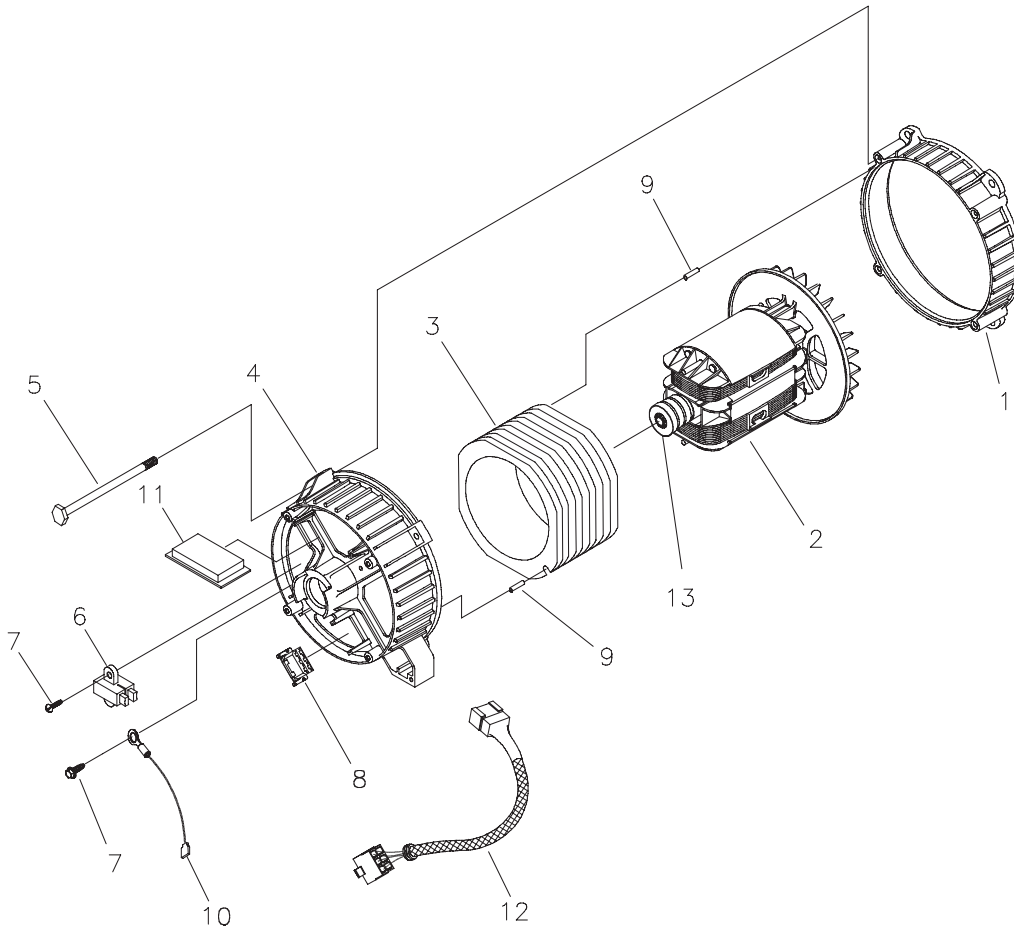

EXPLODED VIEW AND PARTS LIST - CONTROL PANEL

Item	Part #	Description
1	195112GS	KIT, Control Panel Lid
2	191450GS	CONTROL PANEL, Compact
6	68759GS	OUTLET, 120V, 20Amp, Duplex
7	*	NUT, Palnut, 5/32
8	84198GS	CAP, Circuit Breaker
9	75207AGS	CIRCUIT BREAKER, 30A
10	43437GS	OUTLET, 120/240 Locking, 30A
11	*	NUT, Palnut, 3/16
12	*	PPPHS, M3- 0.5 x 18
13	93857GS	BAR, Retaining
14	188890GS	COVER, Back, Control Panel
15	82308GS	SCREW, Tapping, STC 3 x 18
16	22694GS	HOUSING, Receptacle
17	192241GS	SCREW, Tapping, 3.5 x 14
18	75207PGS	CIRCUIT BREAKER, 25A

* - Items without part numbers are common fasteners and are available at your local hardware store.

EXPLODED VIEW AND PARTS LIST - ALTERNATOR

Item	Part #	Description
1	186059GS	ADAPTER, Mounting, Alternator
2	191876GS	ROTOR
3	194006AGS	STATOR
4	186060GS	RBC, (with O-Ring, p/n 189197GS)
5	86308HGS	HHCS, M6 - 1.0 x 140 SEMS
6	66386GS	ASSEMBLY, Holder, Brush
7	66849GS	TAPTITE, M5 - 0.8 x 16
8	22694GS	RECEPTACLE, 6 pin
9	81917GS	PIN, Roll, 4mm x 10
10	193428AGS	WIRE-A, Ground
11	189769GS	REGULATOR, Voltage, AVR
12	194274GS	HARNESS, Wire, Power
13	65791GS	BEARING

EXPLODED VIEW AND PARTS LIST - WHEEL KIT

Item	Part #	Description
1	196517GS	WHEEL, 10"
2	191265GS	E-RING, 5/8
3	191267GGS	AXLE, 5/8" x 23.62"
4	*	WASHER, 5/8
5	*	HHCS, M8 - 1.25 x 20
6	B187101GS	LEG, Support
7	87841GS	VIBE MOUNT
8	*	HHCS, 1/4 - 20 x 1
9	52858GS	NUT, M8 - 1.25 Lock
10	192432GS	NUT, 1/4 - 20 Serrated Lock