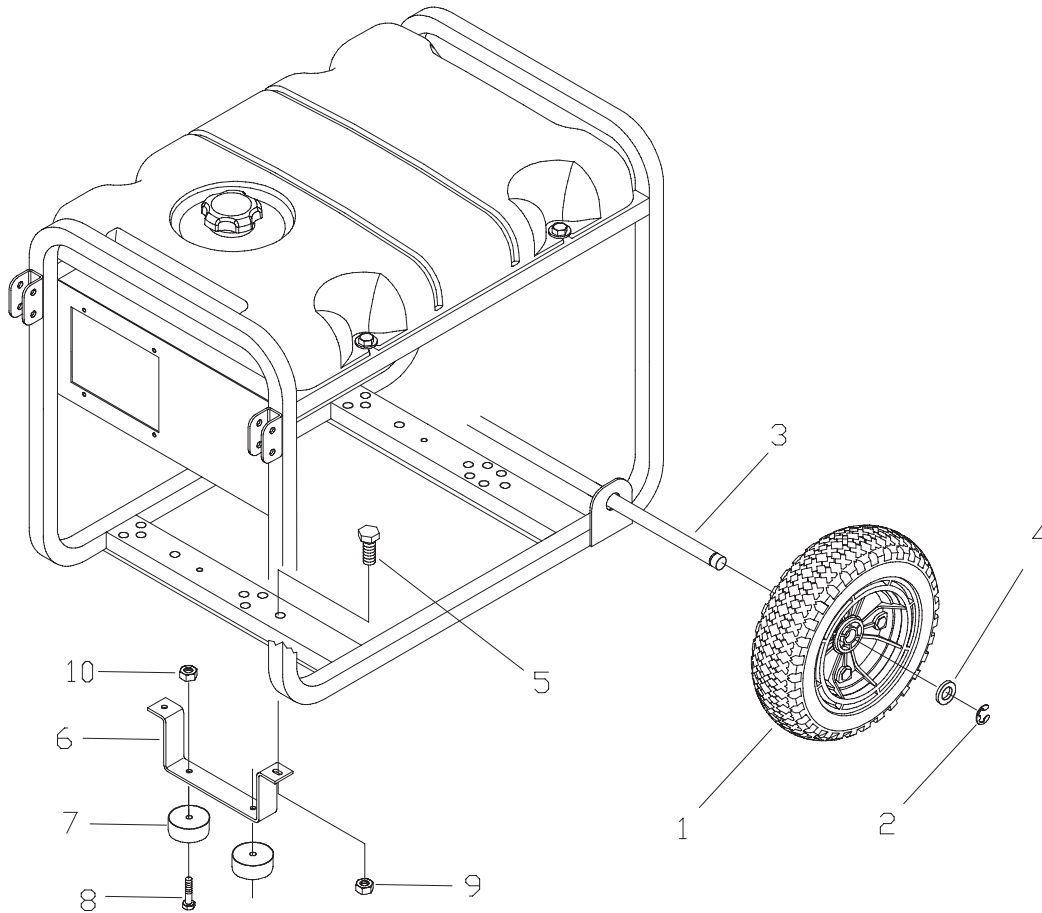

EXPLODED VIEW AND PARTS LIST - CONTROL PANEL

Item	Part #	Description
1	195112GS	KIT, Control Panel Lid
2	191450GS	CONTROL PANEL, Compact
6	68759GS	OUTLET, 120V, 20Amp, Duplex
7	*	NUT, Palnut, 5/32
8	84198GS	CAP, Circuit Breaker
9	75207AGS	CIRCUIT BREAKER, 30A
10	43437GS	OUTLET, 120/240 Locking, 30A
11	*	NUT, Palnut, 3/16
12	*	PPPHS, M3- 0.5 x 18
13	93857GS	BAR, Retaining
14	188890GS	COVER, Back, Control Panel
15	82308GS	SCREW, Tapping, STC 3 x 18
16	22694GS	HOUSING, Receptacle
17	192241GS	SCREW, Tapping, 3.5 x 14
18	75207PGS	CIRCUIT BREAKER, 25A

* - Items without part numbers are common fasteners and are available at your local hardware store.

EXPLODED VIEW AND PARTS LIST - ALTERNATOR

Item	Part #	Description
1	186059GS	ADAPTER, Mounting, Alternator
2	191876GS	ROTOR
3	194006AGS	STATOR
4	186060GS	RBC, (with O-Ring, p/n 189197GS)
5	86308HGS	HHCS, M6 - 1.0 x 140 SEMS
6	66386GS	ASSEMBLY, Holder, Brush
7	66849GS	TAPTITE, M5 - 0.8 x 16
8	22694GS	RECEPTACLE, 6 pin
9	81917GS	PIN, Roll, 4mm x 10
10	193428AGS	WIRE-A, Ground
11	189769GS	REGULATOR, Voltage, AVR
12	194274GS	HARNESS, Wire, Power
13	65791GS	BEARING

EXPLODED VIEW AND PARTS LIST - WHEEL KIT

Item	Part #	Description
1	196517GS	WHEEL, 10"
2	191265GS	E-RING, 5/8
3	191267GGS	AXLE, 5/8" x 23.62"
4	*	WASHER, 5/8
5	*	HHCS, M8 - 1.25 x 20
6	B187101GS	LEG, Support
7	87841GS	VIBE MOUNT
8	*	HHCS, 1/4 - 20 x 1
9	52858GS	NUT, M8 - 1.25 Lock
10	192432GS	NUT, 1/4 - 20 Serrated Lock