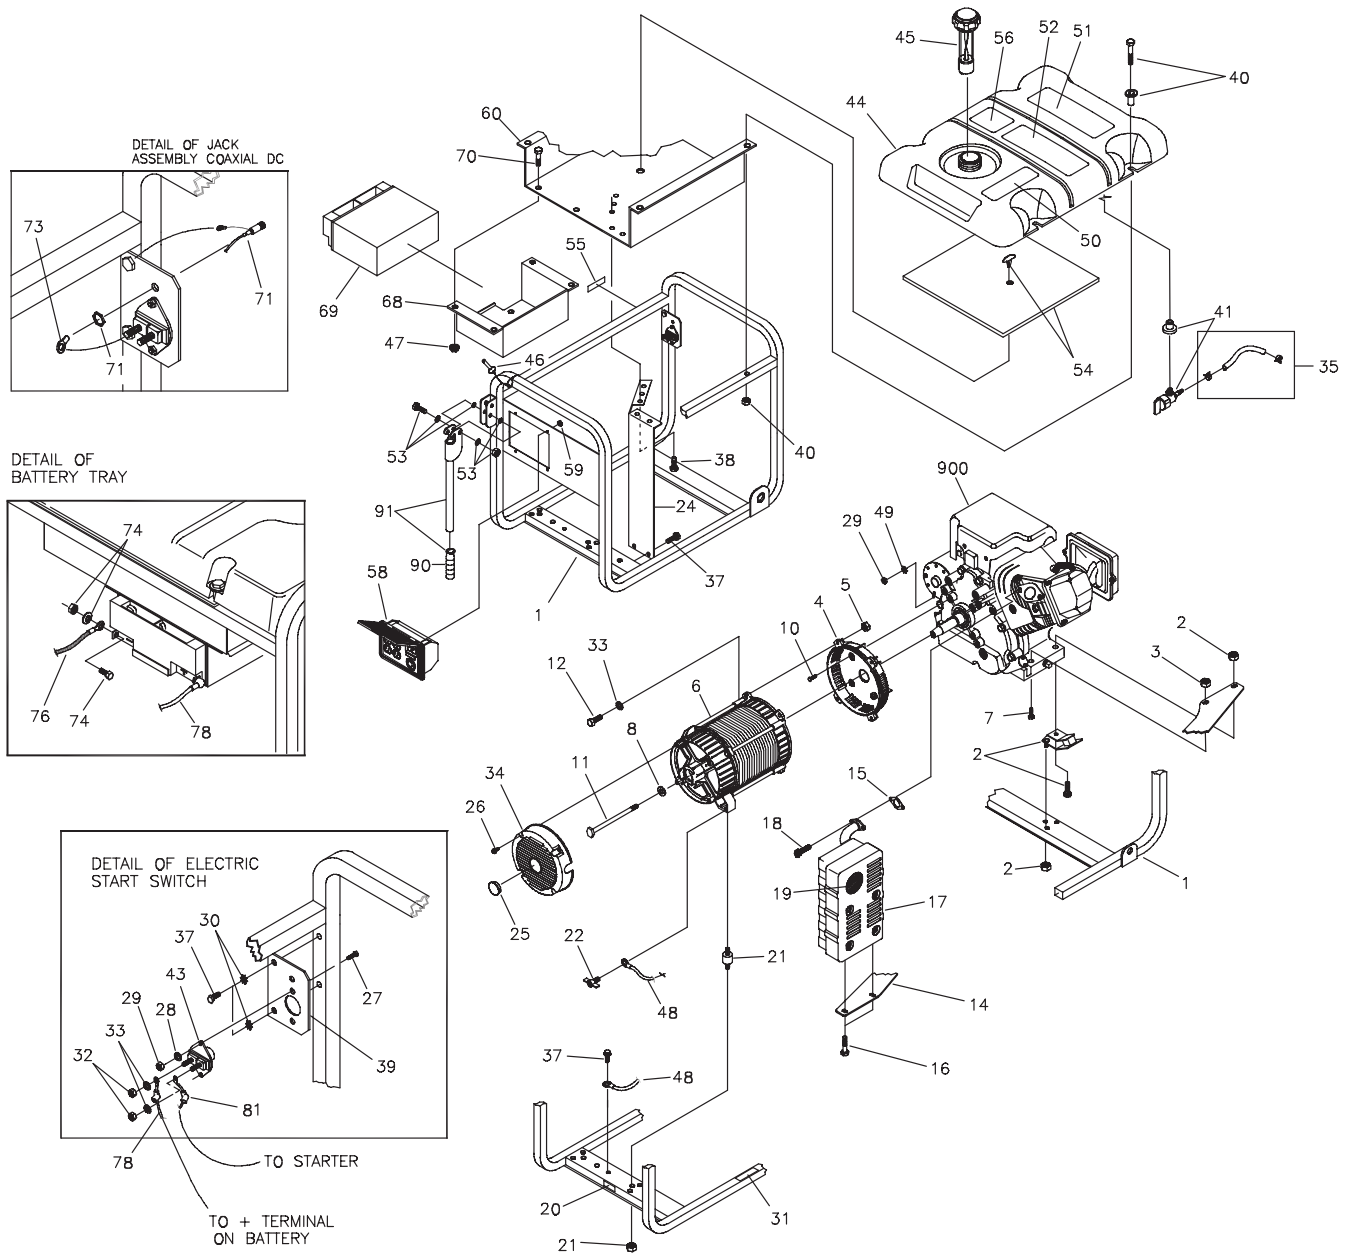

EXPLODED VIEW - MAIN UNIT

Copyright © 2007 Briggs & Stratton Power Products Group, LLC. All rights reserved. No part of this material may be reproduced or transmitted in any form by any means without the express written permission of Briggs & Stratton Power Products Group, LLC.

EXPLODED VIEW - PARTS LIST

Item	Part #	Description	Item	Part #	Description
1	M197464GS	KIT, Cradle (Includes Items 20, 31 & 55)	45	B4363GS	CAP, Fuel Gauge
2	194150GS	KIT, Vibration Mount, 45°	46	B4135GS	PIN, with Lanyard
3	*	NUT, M8 Flange Serrated	47	77395GS	NUT, M6 Flange Lock
4	190220GS	HOUSING, Engine Adapter	48	195373GS	WIRE, Ground
5	*	NUT, Hex, M8-1.25	49	*	WASHER, M6 Shakeproof
6	NSP (194080)	ASSY, Alternator	50	188333GS	DECAL, Instruction, Fuel Level
7	*	TPHMS, M8-1.25 x 35	51	194799GS	DECAL, Danger
8	96796GS	WASHER, 8.4 x 22.2 x 3	52	189235GS	DECAL, Start Instructions
10	190274DGS	SBHCS, 3/8-16 x 7/8"	53	194034GS	KIT, Handle Fold-down Hardware
11	187365FGS	HHCS, 5/16-24 x 7.44	54	194448GS	KIT, Insulation with Clip
12	*	HHCS, M8 - 1.25 x 25	55	197798GS	DECAL, Fuel Shut-off
14	189009GS	BRACKET, Muffler	56	202997GS	DECAL, Warning CO
15	695398	GASKET, Exhaust	58	191757GS	ASSY, Control Panel
16	*	HHCS, M6-1.0 x 12	59	*	NUT, Palnut, 3/16"
17	189008GS	MUFFLER	60	194389GS	SHIELD, Heat
18	204885GS	SHCS, M8 - 1.25 x 20	68	195680GS	TRAY, Battery
19	83083GS	SCREEN, Spark Arrest	69	193043GS	BATTERY, 12V
20	B4986GS	DECAL, Ground	70	*	HHCS, M6 - 1.0 x 12
21	194153GS	KIT, Vibration, Mount	71	192531GS	ASM, Jack, DC
22	86494GS	SCREW, Wing M6 - 1.0 x 16	73	58359GS	LUG, 5/16 #22/18 I-S
24	194390GS	SHIELD, Heat	74	193347GS	KIT, Battery Hardware
25	191190GS	CAP	76	185939KGS	WIRE ASM, #55
26	74908GS	TAPTITE, M5-0.8 x 10	78	189302CGS	WIRE ASM, #13
27	*	HHCS, 1/4 - 20 x 3/4	81	189302GGS	WIRE ASM, #16
28	*	WASHER, 1/4, Lock	90	198669GS	GRIP, Handle
29	*	NUT, 1/4 - 20	91	B193200GS	ASSY, Handle/Grip
30	*	WASHER, Shakeproof, Ext. #10	900	§	ENGINE
31	196830GS	DECAL, Hot Muffler	Parts Not Illustrated		
32	*	NUT, 5/16 - 24	MS3430		MANUAL, Engine, B&S
33	*	WASHER, 5/16 - M8 Lock	197523GS		MANUAL, Operator's
34	195422GS	COVER, RBC, Plastic w/Cap	BB3061GS		BOTTLE, Oil
35	791745	KIT, Fuel Hose (cut to fit)	43438GS		PLUG, 250V, 30A
37	B2153GS	SCREW, 12-14 x 7/8 Self Drill	202180GS		DECAL, Family, CA EVP
38	56893GS	SCREW, 10-24 x 1/2 Crimptite	B4177GS		CHARGER, Battery
39	188987GS	BRACKET, Switch	197787GS		KIT, Decals Service
40	195477GS	KIT, Hardware Tank Fuel (Includes Qty 4)			
41	192980GS	KIT, Valve, Tank	* - Items without part numbers are common fasteners and are available at your local hardware store.		
43	77282GS	SWITCH, Starter	§ - Contact Engine Manufacturer		
44	194217GS	ASSY., Tank, Fuel (Includes Items 41, 50, 51, 52 & 56)