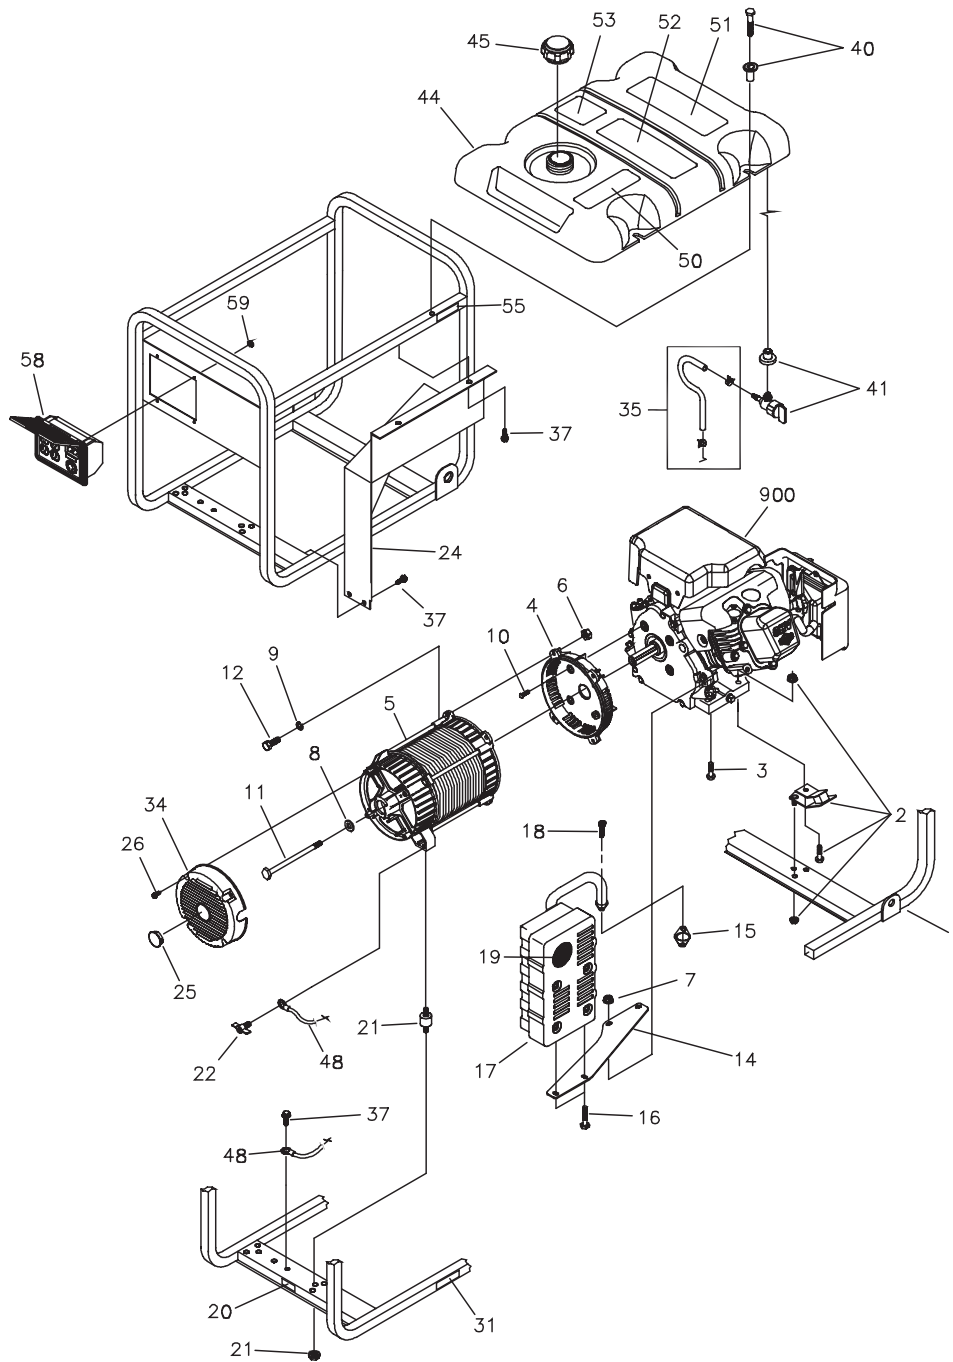

EXPLODED VIEW - MAIN UNIT

EXPLODED VIEW - PARTS LIST

Item	Part #	Description	Item	Part #	Description
1	M194779GS	CRADLE	34	195422GS	COVER, RBC with Cap
2	194150GS	KIT, Vibration Mount	35	195207GS	KIT, Fuel Hose with Clamp
3	*	TPHMS, M8 1.25 x 35	37	B2153GS	HHCS, 12 - 14 x 7/8" Self Driller
4	186058AGS	HOUSING, Engine Adapter	40	194398GS	KIT, Fuel Tank Hardware
5	NSP	ASSY, Alternator (see page 4)	41	192980GS	KIT, Valve, Tank
6	*	NUT, Hex, M8 - 1.25	44	193645GS	ASSY., Tank, Fuel Service (includes Items 41, 50, 51, 52 & 53)
7	67989GS	NUT, M8 Flange Serrated	45	200095GS	CAP, Fuel
8	96796GS	WASHER, 8.4 x 22.2 x 3	48	195373GS	WIRE, Ground
9	*	WASHER, Lock M8	50	188333GS	DECAL, Fuel Level
10	86307GS	HHCS, 5/16-24 x 3/4, SEMS	51	194799GS	DECAL, Danger
11	24823GS	HHCS, 5/16-24 x 7-7/8"	52	189235GS	DECAL, Operating Instructions
12	*	HHCS, M8 - 1.25 x 25	53	202997GS	DECAL, CO Warning
14	191785GS	BRACKET, Muffler	55	197798GS	DECAL, Fuel Shut Off
15	697815	GASKET, Exhaust	58	191743AGS	ASSY, Control Panel
16	*	HHCS, M6 1.0 x 12 with Lock Washer	59	*(189164)	NUT, Palnut, 3/16"
17	188301GS	MUFFLER	900	§ (203492)	ENGINE
18	*	SHCS, M6 - 1.0 x 20			
19	83083GS	SCREEN, Spark Arrest			
20	B4986GS	DECAL, Ground			
22	86494GS	SCREW, Wing M6 - 1.0 x 16			
21	194153GS	KIT, Vibration Mount			
24	191790GS	SHIELD, Heat			
25	191190GS	CAP			
26	74908GS	TAPTITE, M5-0.8 x 10			
31	196830GS	DECAL, Caution Exhaust			

Parts Not Illustrated

203476GS	MANUAL, Operator's
BB3061BGS	OIL BOTTLE
195576GS	KIT, Decals, Service

§ - Contact Engine Manufacturer

* - Items without part numbers are common fasteners and are available at your local hardware store.