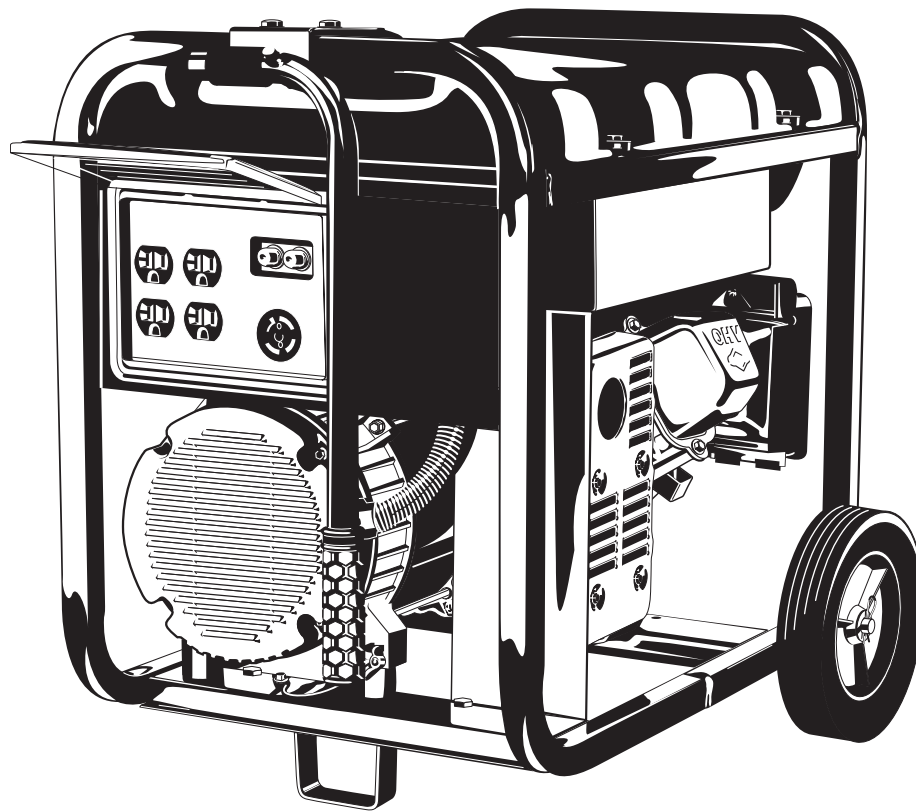

**3500 Watt Portable Generator
Illustrated Parts List
Las Partes ilustradas Listan**

Questions? Help is just a moment away!
Preguntas? La ayuda es justa un momento lejos!

Call: **Generator Helpline**

Llame: **Línea Directa del Generador**

EXPLODED VIEW AND PARTS LIST - ALTERNATOR

Item	Part #	Description
1	186059GS	ADAPTER, Mounting, Alternator
2	191685GS	ROTOR
3	191686AGS	STATOR
4	186060GS	RBC, with O-Ring (p/n 189197)
5	86308GS	HHCS, M6 - 1.0 x 115 SEMS
6	91825GS	ASSEMBLY, Holder, Rectifier/Brush
7	66849GS	TAPTITE, M5 - 0.8 x 16
8	22694GS	RECEPTACLE, 6 pin
9	81917GS	PIN, Roll, 4mm x 10
10	193428AGS	WIRE-A, Ground
13	194274GS	HARNESS, Wire, Power
14	65791GS	BEARING