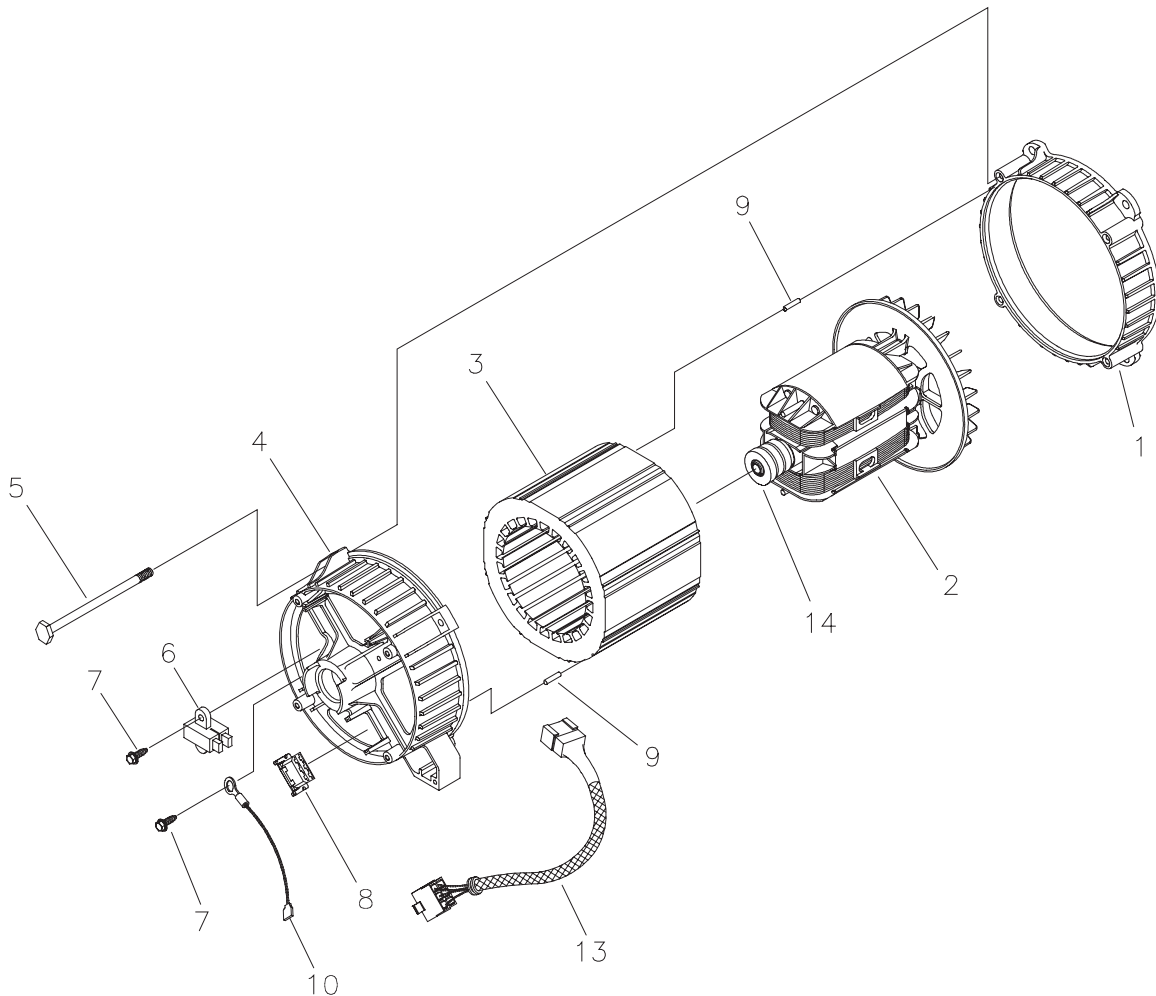

Parts Not Illustrated

203476GS	MANUAL, Operator's
BB3061BGS	OIL BOTTLE
195576GS	KIT, Decals, Service

§ - Contact Engine Manufacturer

* - Items without part numbers are common fasteners and are available at your local hardware store.

EXPLODED VIEW AND PARTS LIST - ALTERNATOR

Item	Part #	Description
1	186059GS	ADAPTER, Mounting, Alternator
2	191685GS	ROTOR
3	191686AGS	STATOR
4	186060GS	RBC, with O-Ring (p/n 189197)
5	86308GS	HHCS, M6 - 1.0 x 115 SEMS
6	91825GS	ASSEMBLY, Holder, Rectifier/Brush
7	66849GS	TAPTITE, M5 - 0.8 x 16
8	22694GS	RECEPTACLE, 6 pin
9	81917GS	PIN, Roll, 4mm x 10
10	193428AGS	WIRE-A, Ground
13	194274GS	HARNESS, Wire, Power
14	65791GS	BEARING

EXPLODED VIEW AND PARTS LIST - CONTROL PANEL

Item	Part #	Description
1	195112GS	KIT, Cover Control Panel
2	188889AGS	CONTROL PANEL, Compact
6	68759GS	OUTLET, 120V, 20A, Duplex
7	*	NUT, Palnut, Pushnut, 5/32
8	84198GS	CAP, Breaker, Circuit
9	75207DGS	BREAKER, Circuit
10	68867GS	OUTLET, 120/240V Locking, 20A
11	*	NUT, Palnut, Pushnut, 3/16
12	*	PPPHS, M3 - 0.5 x 18
13	93857GS	BAR, Retaining
14	188890GS	COVER, Back, Control Panel
15	*	SCREW, 3 x 18, Tapping
16	22694GS	HOUSING, Receptacle
17	*	SCREW, 3.5 x 14, Tapping

* - Items without part numbers are common fasteners and are available at your local hardware store.

EXPLODED VIEW AND PARTS LIST - WHEEL KIT

Item	Part #	Description
1	189715GS	ASSY, Handle (Includes Item 11)
2	94034GS	LEG, Mounting
3	67989GS	NUT, M8 Flange Serrated
4	*	HHCS, M8 - 1.25 x 45
5	93728GS	AXLE
6	197061GS	WHEEL
7	87005AGS	PIN
8	*	WASHER, Flat M12
9	94222QGS	NUT, 5/8 - 18 Jam Lock
10	*	HHCS, M8 - 1.25 x 20
11	189718GS	GRIP, Handle