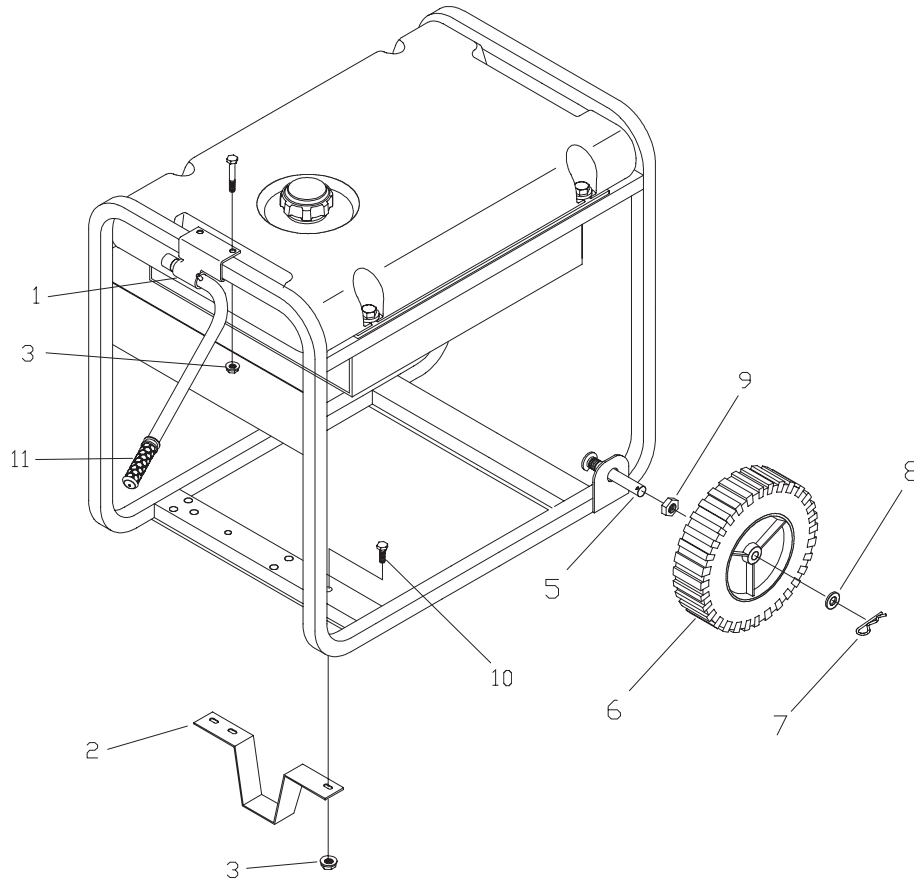

EXPLODED VIEW AND PARTS LIST - ALTERNATOR

Item	Part #	Description
1	186059GS	ADAPTER, Mounting, Alternator
2	191685GS	ROTOR
3	191686AGS	STATOR
4	186060GS	RBC, with O-Ring (p/n 189197)
5	86308GS	HHCS, M6 - 1.0 x 115 SEMS
6	91825GS	ASSEMBLY, Holder, Rectifier/Brush
7	66849GS	TAPTITE, M5 - 0.8 x 16
8	22694GS	RECEPTACLE, 6 pin
9	81917GS	PIN, Roll, 4mm x 10
10	193428AGS	WIRE-A, Ground
13	194274GS	HARNESS, Wire, Power
14	65791GS	BEARING

EXPLODED VIEW AND PARTS LIST - CONTROL PANEL

Item	Part #	Description
1	195112GS	KIT, Cover Control Panel
2	188889AGS	CONTROL PANEL, Compact
6	68759GS	OUTLET, 120V, 20A, Duplex
7	*	NUT, Palnut, Pushnut, 5/32
8	84198GS	CAP, Breaker, Circuit
9	75207DGS	BREAKER, Circuit
10	68867GS	OUTLET, 120/240V Locking, 20A
11	*	NUT, Palnut, Pushnut, 3/16
12	*	PPPHS, M3 - 0.5 x 18
13	93857GS	BAR, Retaining
14	188890GS	COVER, Back, Control Panel
15	*	SCREW, 3 x 18, Tapping
16	22694GS	HOUSING, Receptacle
17	*	SCREW, 3.5 x 14, Tapping

* - Items without part numbers are common fasteners and are available at your local hardware store.

EXPLODED VIEW AND PARTS LIST - WHEEL KIT

Item	Part #	Description
1	189715GS	ASSY, Handle (Includes Item 11)
2	94034GS	LEG, Mounting
3	67989GS	NUT, M8 Flange Serrated
4	*	HHCS, M8 - 1.25 x 45
5	93728GS	AXLE
6	197061GS	WHEEL
7	87005AGS	PIN
8	*	WASHER, Flat M12
9	94222QGS	NUT, 5/8 - 18 Jam Lock
10	*	HHCS, M8 - 1.25 x 20
11	189718GS	GRIP, Handle