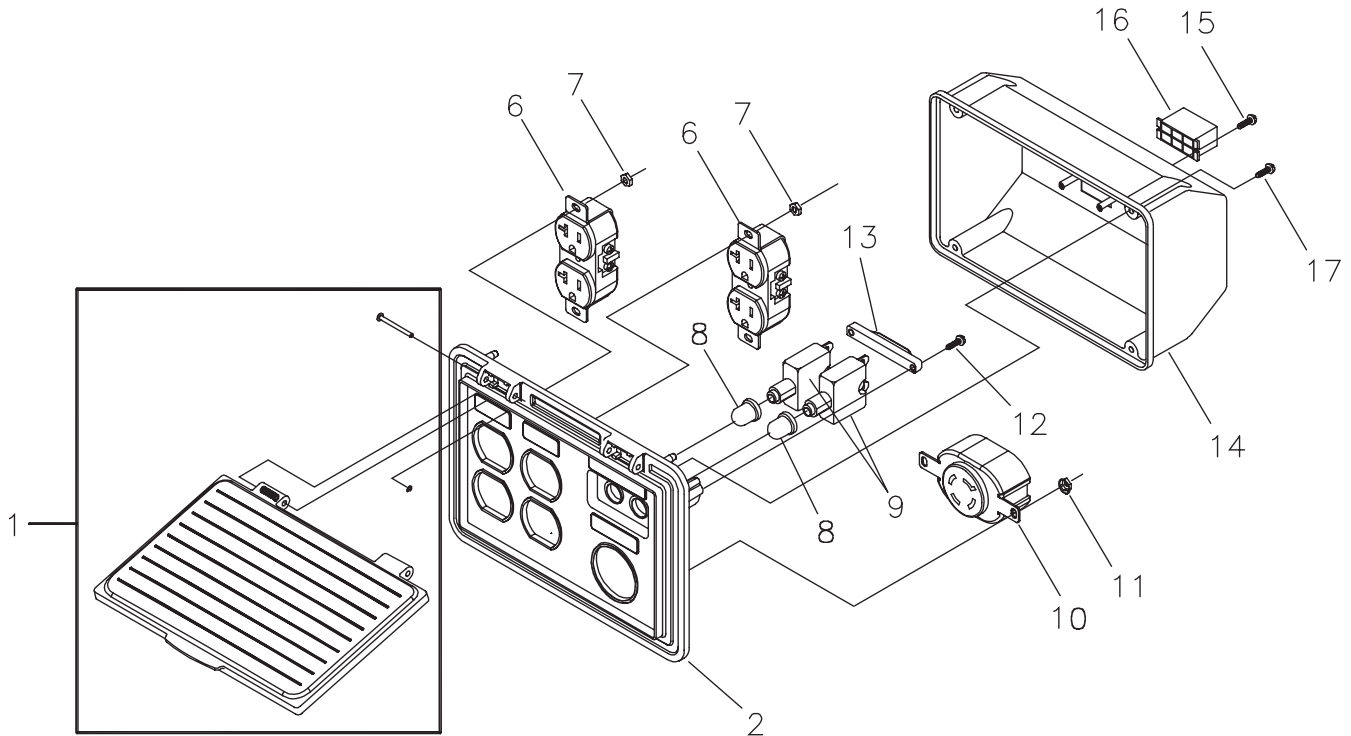

EXPLODED VIEW AND PARTS LIST - ALTERNATOR

Item	Part #	Description
1	186059GS	ADAPTER, Mounting, Alternator
2	191685GS	ROTOR
3	191686AGS	STATOR
4	186060GS	RBC, with O-Ring (p/n 189197)
5	86308GS	HHCS, M6 - 1.0 x 115 SEMS
6	91825GS	ASSEMBLY, Holder, Rectifier/Brush
7	66849GS	TAPTITE, M5 - 0.8 x 16
8	22694GS	RECEPTACLE, 6 pin
9	81917GS	PIN, Roll, 4mm x 10
10	193428AGS	WIRE-A, Ground
13	194274GS	HARNESS, Wire, Power
14	65791GS	BEARING

EXPLODED VIEW AND PARTS LIST - CONTROL PANEL

Item	Part #	Description
1	195112GS	KIT, Cover Control Panel
2	188889AGS	CONTROL PANEL, Compact
6	68759GS	OUTLET, 120V, 20A, Duplex
7	*	NUT, Palnut, Pushnut, 5/32
8	84198GS	CAP, Breaker, Circuit
9	75207DGS	BREAKER, Circuit
10	68867GS	OUTLET, 120/240V Locking, 20A
11	*	NUT, Palnut, Pushnut, 3/16
12	*	PPPHS, M3 - 0.5 x 18
13	93857GS	BAR, Retaining
14	188890GS	COVER, Back, Control Panel
15	*	SCREW, 3 x 18, Tapping
16	22694GS	HOUSING, Receptacle
17	*	SCREW, 3.5 x 14, Tapping