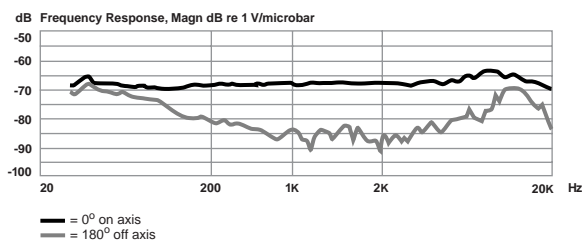

The WCU250 utilizes a superior-quality, state-of-the-art transducer element and circuitry. It features a transformerless, direct-coupled design to ensure clear, transparent reproduction of even the most delicate transients at the highest output levels.

The WCU250 cable is terminated by a mini-XLR (female). A mini-XLR to standard XLR adapter houses the pre-amplifier. Its specially-tailored wide, flat frequency response provides enhanced and full, rich reproduction of voice and music. The microphone requires an external 9V - 52V DC phantom power supply. The WCU250 comes in an inconspicuous, non-reflective matte black finish.

### SPECIFICATIONS

MIC Type:	Overhead hanging
Element:	Back Electret condenser
Polar Pattern:	Uni-directional
Impedance:	250-ohm
Frequency Response:	50 Hz to 18 kHz
Sensitivity*:	-65 dB +/- 3 dB
Max SPL @ 1% THD:	>130 dB
S/N Ratio:	>65 dB
Cable:	20 ft.
Dimensions:	1 1/4" D x 1/2" Dia.
Product Weight:	5 oz.
Material:	Copper
Finish:	Matte black