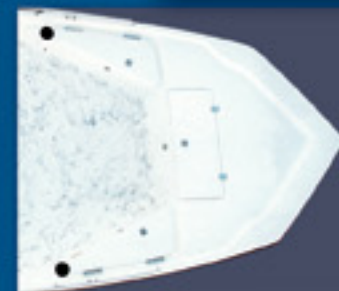

Front Casting Deck w/Angleboxes