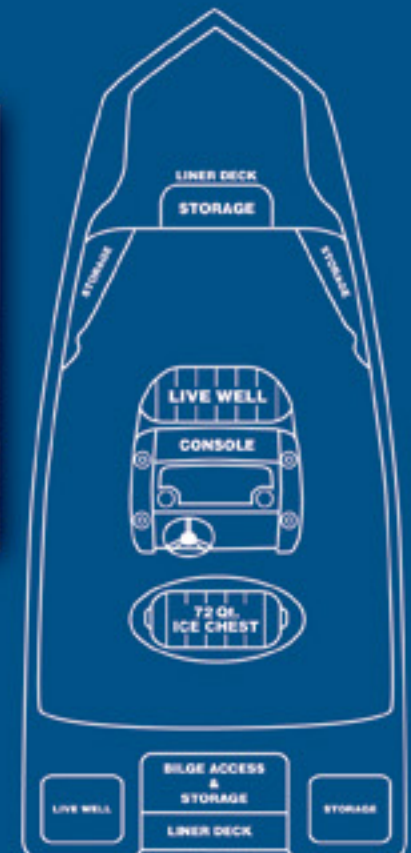

190 Deluxe

190 DELUXE SPECIFICATIONS

- 7 persons or 1019 lbs.
- 1450 lbs. – persons, motor and gear
- 150 horsepower maximum
- Hull weight – Approx. 1100 lbs
- Length – 18'9"
- Beam – 96"
- Draft – 8" -10"

The 190 Deluxe has the same proven Blue Wave Classic hull design that will plane fast and run shallow. This deluxe model comes equipped with outstanding features such as a port livewell, front casting deck with angleboxes and an extended rear casting deck. A step up from the traditional classic series, the 190 Deluxe offers a cosmetic finish on both the front and back decks that gives it a unique look and feel without losing any of the quality Blue Wave is known for.

Port Livewell

Extended Rear Casting Deck

Front Casting Deck w/Angleboxes

Free Manuals Download Website

<http://myh66.com>

<http://usermanuals.us>

<http://www.somanuals.com>

<http://www.4manuals.cc>