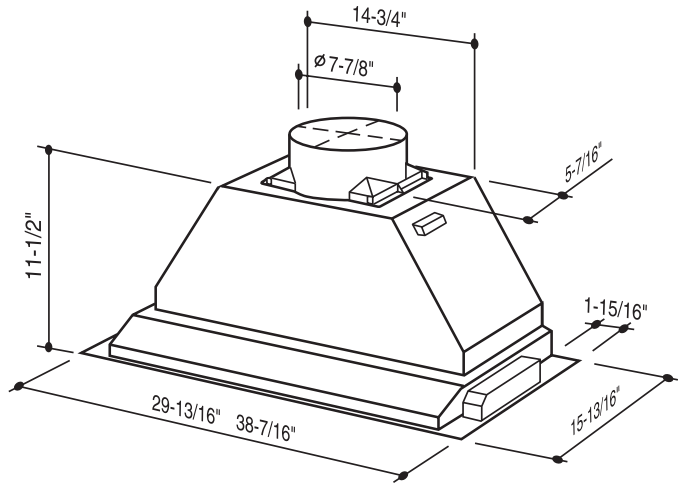

PK22 RANGE HOOD

Specially designed to be installed in custom canopy hoods for use over residential commercial-style cooking surfaces.

FEATURES

- Italian design
- Cabinet mount – custom application
- Finish: 304 Stainless Steel #3 Brushed
- Widths: 29-13/16", 38-7/16"
- 8" round duct connector/backdraft damper
- Halogen lighting (2 bulbs included on 29-13/16" hood or 4 bulbs on 38-7/16" hood; Type GU10, MR16 shielded, 120 volt, 50 watts max.)
- Slide controls: on-off, 3-speed
- Quiet, dual centrifugal blowers with two high-efficiency motors produce 1000 CFM
- Easily accessible, dishwasher-safe aluminum/stainless steel filters
- Heat Sentry™ - automatically turns blower to high speed when excess cooking heat is detected

Mount range hood so bottom of hood is 24" to 30" above cooking surface.

SPECIFICATIONS

VOLTS	AMPS	CFM	SONES	DUCT
120	6.23/7.06	1000	10.5	8" round

HVI-2100 CERTIFIED RATINGS comply with new testing technologies and procedures prescribed by the Home Ventilating Institute, for off-the-shelf products, as they are available to consumers. Product performance is rated at 0.1 in. static pressure, based on tests conducted in AMCA's state-of-the-art test laboratory. Sones are a measure of humanly-perceived loudness, based on laboratory measurements.