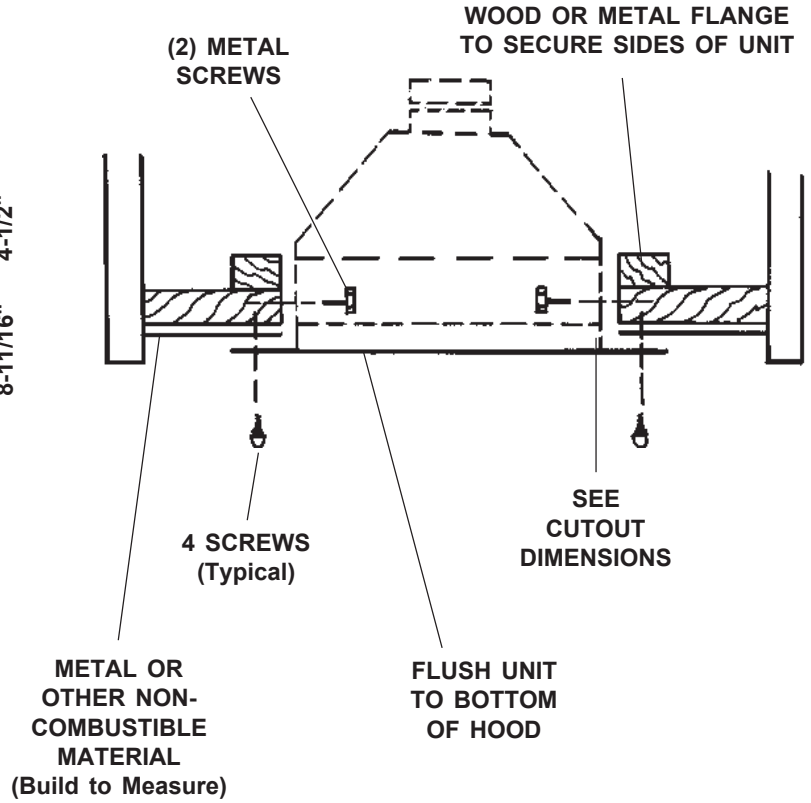

Mount range hood so bottom of hood is 24" to 30" above cooking surface.

SPECIFICATIONS

VOLTS	AMPS	CFM	SONES	DUCT
120	6.23/7.06	1000	10.5	8" round

HVI-2100 CERTIFIED RATINGS comply with new testing technologies and procedures prescribed by the Home Ventilating Institute, for off-the-shelf products, as they are available to consumers. Product performance is rated at 0.1 in. static pressure, based on tests conducted in AMCA's state-of-the-art test laboratory. Sones are a measure of humanly-perceived loudness, based on laboratory measurements.

BEST BY BROAN P.O. BOX 140 HARTFORD, WISCONSIN 53027

REFERENCE	QTY.	REMARKS	Project
			Location
			Architect
			Engineer
			Contractor
			Submitted by
			Date

PK22 MOUNTING

SIZE OF THE CUT OUT
(TOP VIEW)