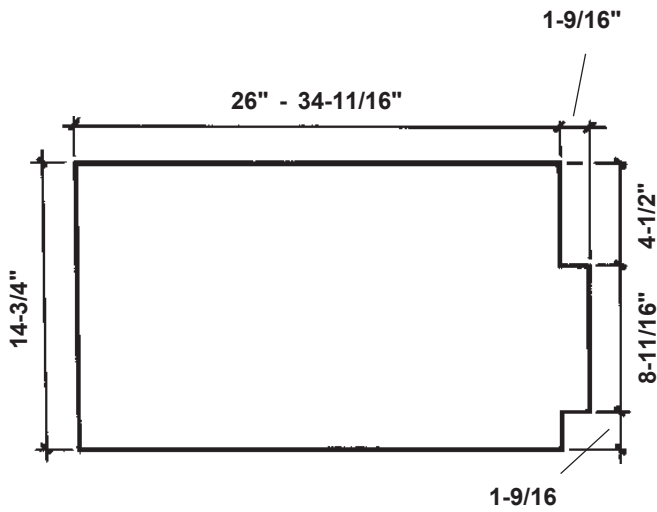

Mount range hood so bottom of hood is 24" to 30" above cooking surface.

SPECIFICATIONS

VOLTS	AMPS	CFM	SONES	DUCT
120	6.23/7.06	1000	10.5	8" round

HVI-2100 CERTIFIED RATINGS comply with new testing technologies and procedures prescribed by the Home Ventilating Institute, for off-the-shelf products, as they are available to consumers. Product performance is rated at 0.1 in. static pressure, based on tests conducted in AMCA's state-of-the-art test laboratory. Sones are a measure of humanly-perceived loudness, based on laboratory measurements.

BEST BY BROAN P.O. BOX 140 HARTFORD, WISCONSIN 53027

REFERENCE	QTY.	REMARKS	Project
			Location
			Architect
			Engineer
			Contractor
			Submitted by
			Date

PK22 MOUNTING

SIZE OF THE CUT OUT
(TOP VIEW)