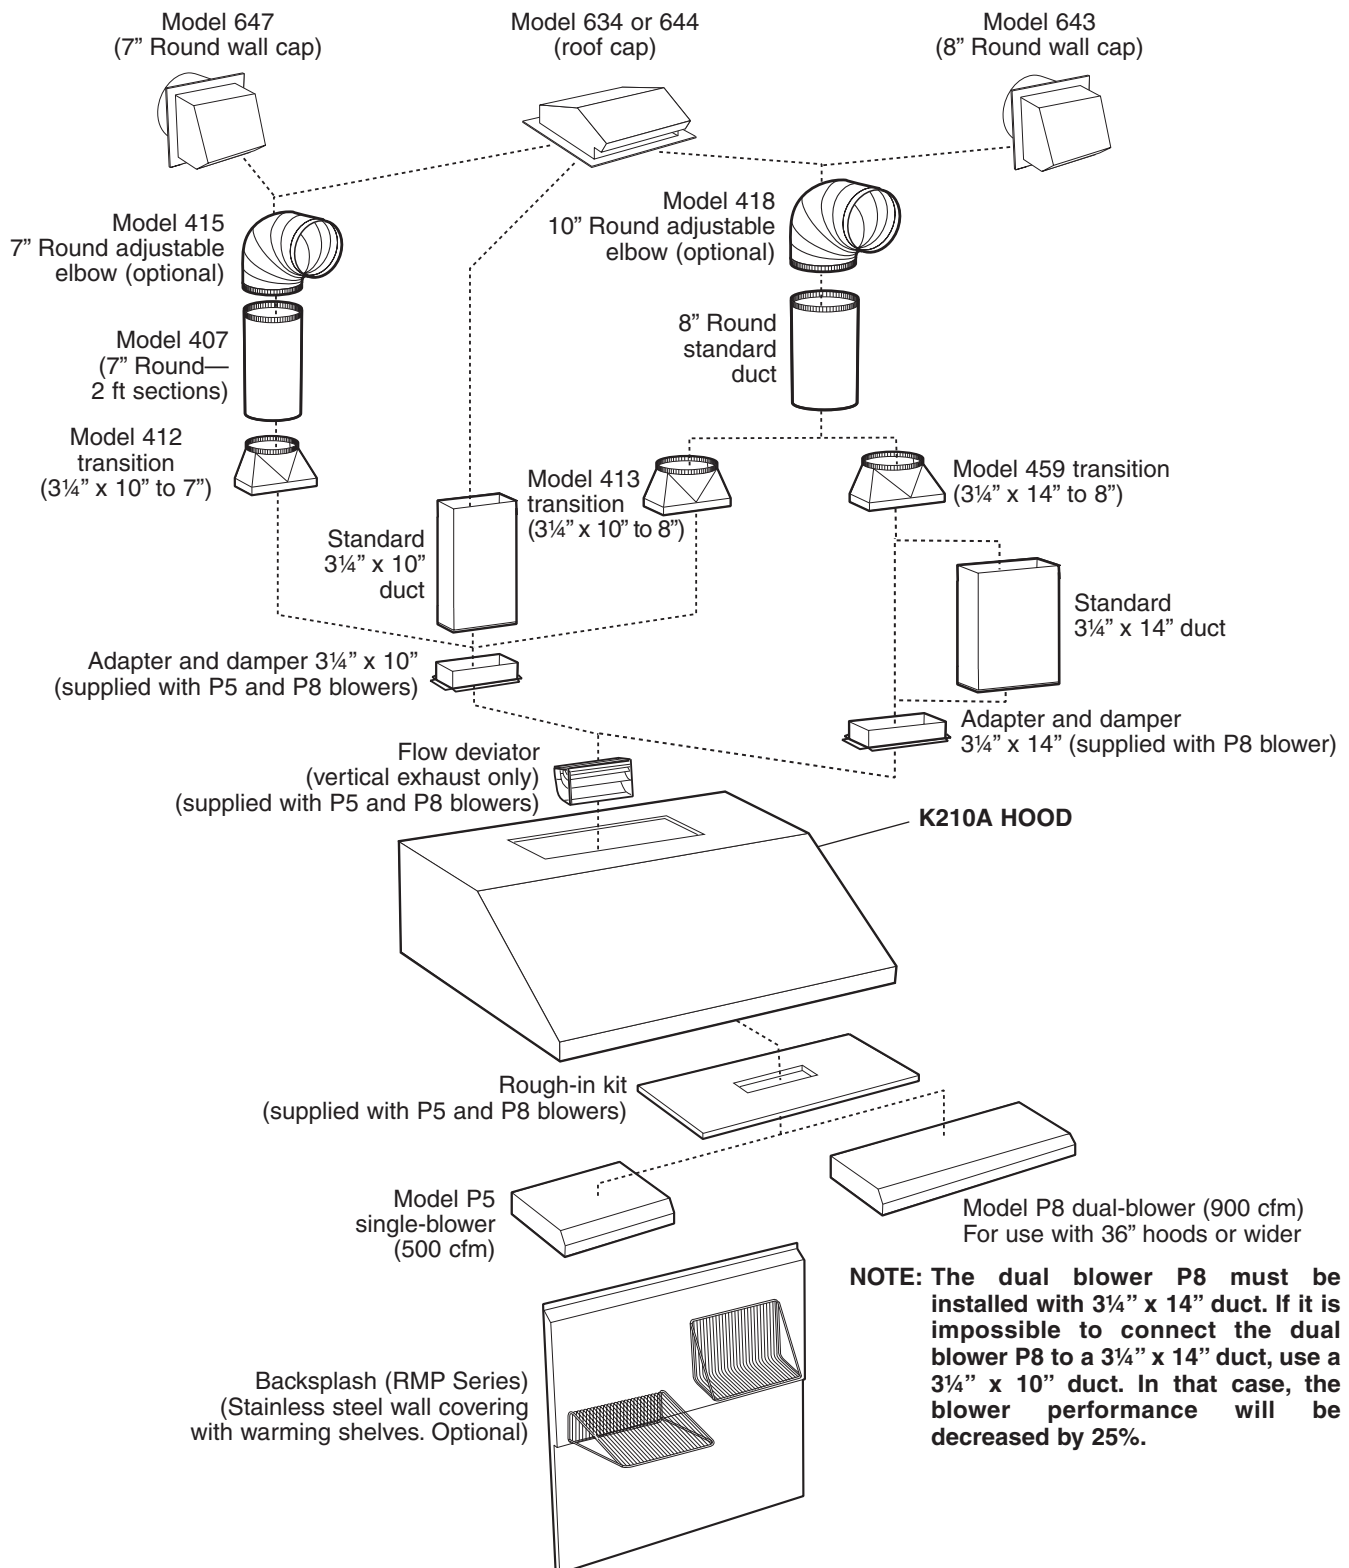

- K210A MODEL RANGE HOOD SYSTEM - INTERIOR BLOWERS-

NOTE: The dual blower P8 must be installed with 3 1/4" x 14" duct. If it is impossible to connect the dual blower P8 to a 3 1/4" x 14" duct, use a 3 1/4" x 10" duct. In that case, the blower performance will be decreased by 25%.