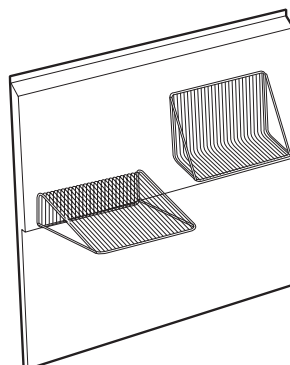

OPTION

- Backsplash (RMP Series): Widths - 30", 36", 42" or 48" Stainless Steel construction - protects back wall and wipes clean easily
- Designed for use with interior blower models P5 or P8, exterior blower models EB6, EB9, EB12, or EB15, and in-line blower models ILB3, ILB6, ILB9 or ILB11 (Purchase blowers separately)
- Baffle filters available (BFK Series)

- K210A MODEL RANGE HOOD SYSTEM - INTERIOR BLOWERS-

NOTE: The dual blower P8 must be installed with 3 1/4" x 14" duct. If it is impossible to connect the dual blower P8 to a 3 1/4" x 14" duct, use a 3 1/4" x 10" duct. In that case, the blower performance will be decreased by 25%.

- K210A MODEL RANGE HOOD SYSTEM - IN-LINE AND EXTERIOR BLOWERS

RMP Series Backsplash
(Stainless Steel wall covering with warming shelves. Optional)

Free Manuals Download Website

<http://myh66.com>

<http://usermanuals.us>