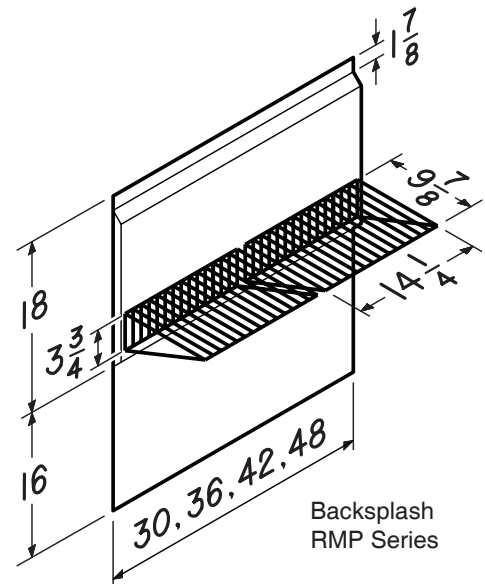

BEST BY BROAN P.O. BOX 140 HARTFORD, WISCONSIN 53027

REFERENCE	QTY.	REMARKS	Project	
			Location	Architect
			Engineer	
			Contractor	
			Submitted by	Date