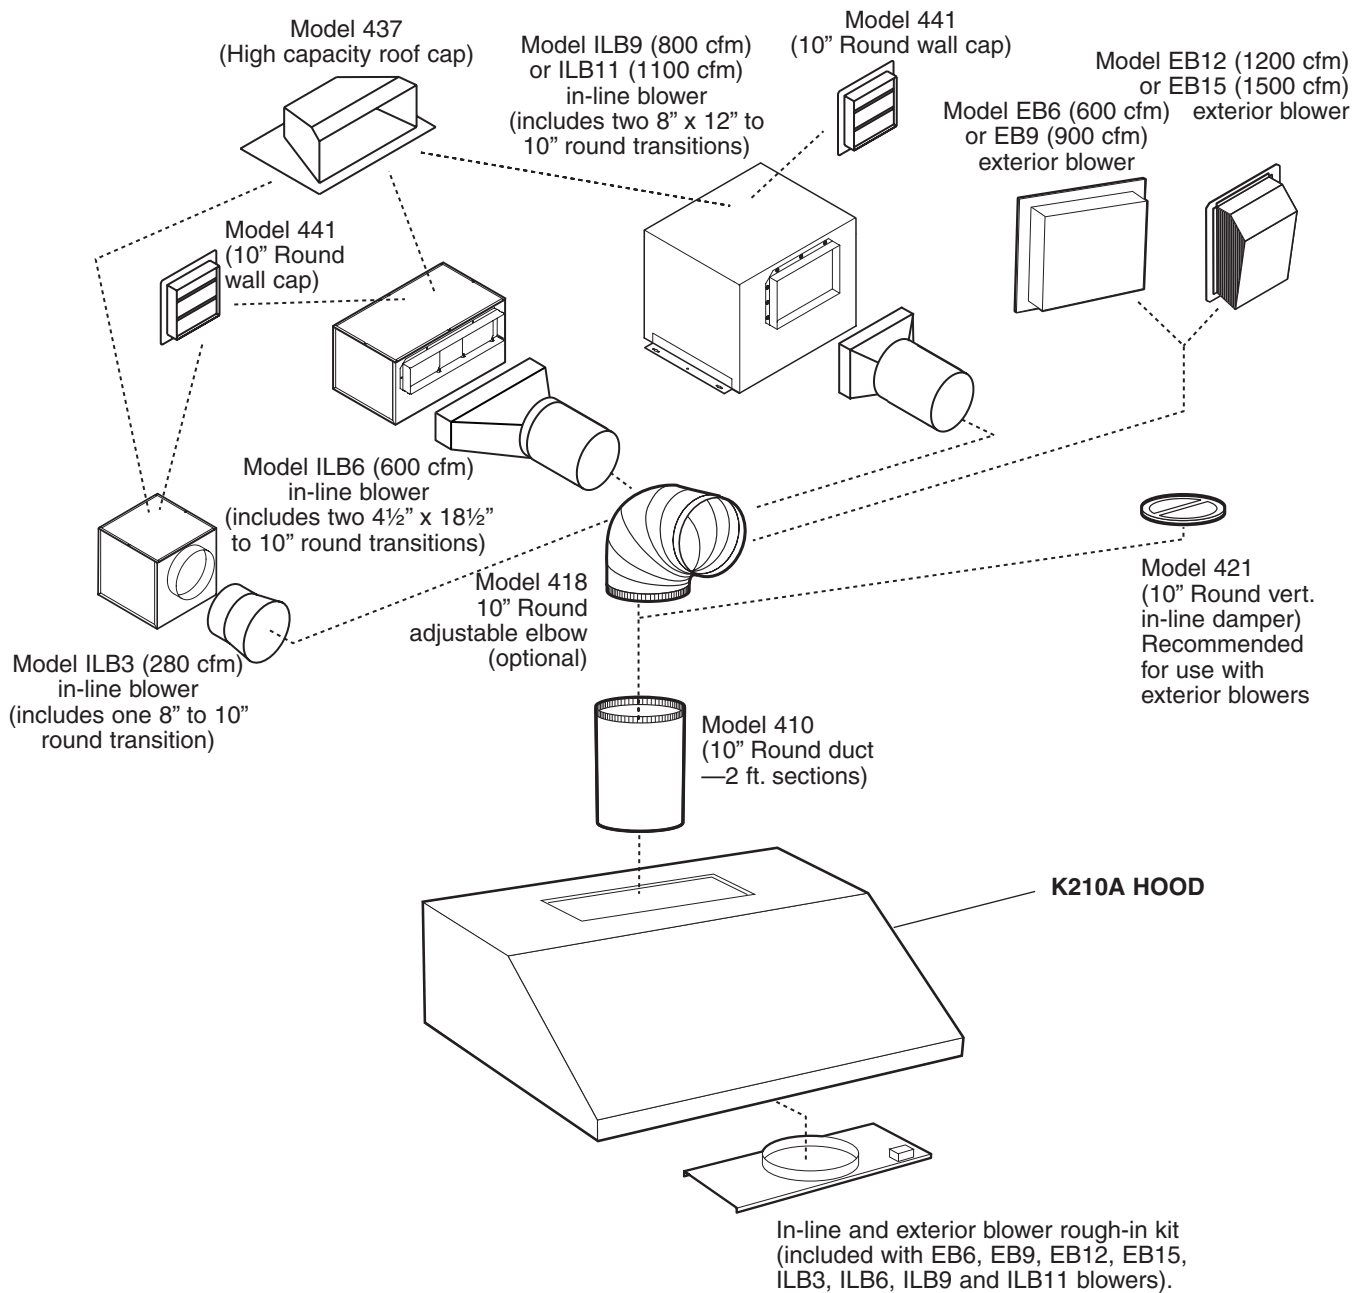

- K210A MODEL RANGE HOOD SYSTEM - IN-LINE AND EXTERIOR BLOWERS