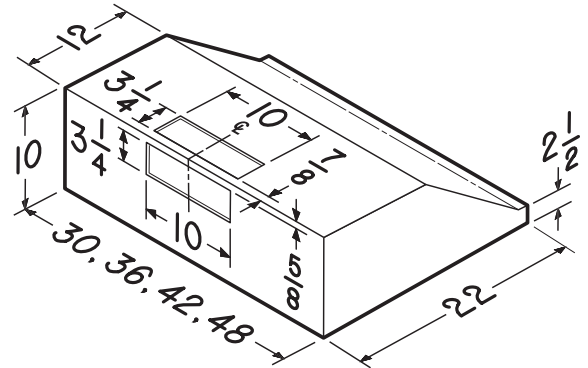

BEST BY BROAN P.O. BOX 140 HARTFORD, WISCONSIN 53027

REFERENCE	QTY.	REMARKS	Project	
			Location	Architect
			Engineer	
			Contractor	
			Submitted by	Date