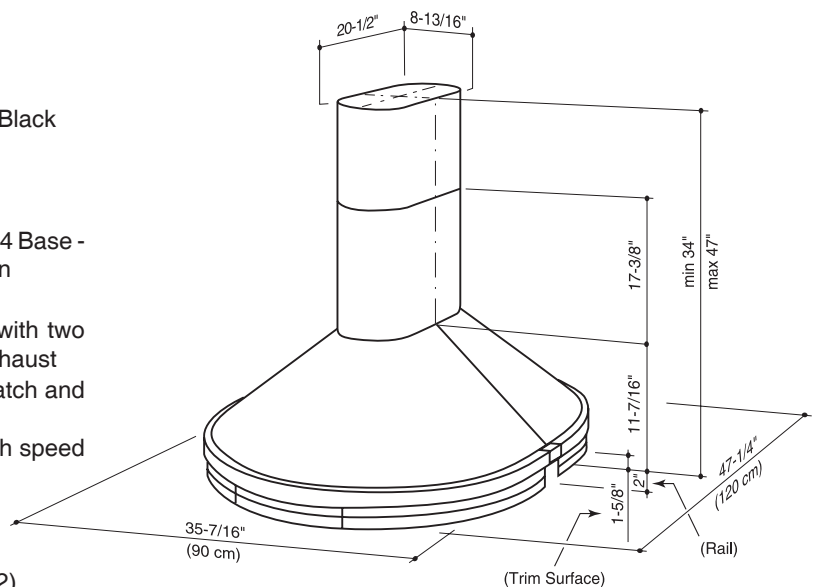

SPECIFICATIONS

VOLTS	AMPS	CFM	SONES	DUCT
120	6.26	1000	12.0	8" round

Mount range hood so bottom of hood is 24" minimum above cooking surface.

HVI-2100 CERTIFIED RATINGS comply with new testing technologies and procedures prescribed by the Home Ventilating Institute, for off-the-shelf products, as they are available to consumers. Product performance is rated at 0.1 in. static pressure, based on tests conducted in AMCA's state-of-the-art test laboratory. Sones are a measure of humanly-perceived loudness, based on laboratory measurements.

BEST BY BROAN P.O. BOX 140 HARTFORD, WISCONSIN 53027

REFERENCE	QTY.	REMARKS	Project
			Location
			Architect
			Engineer
			Contractor
			Submitted by
			Date