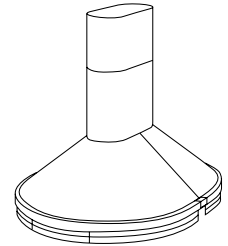

IS102 SERIES RANGE HOODS

The graceful curvature of the free-hanging flue and canopy dramatizes the appearance of this hand-rolled, masterpiece.

FEATURES

- Italian design
- Island ceiling mount
- Finishes: 304 Stainless Steel #4 Brushed, White, Black
- Size: 90cm x 120cm (35-7/16" x 47-1/4")
- Telescopic flue accommodates 8' to 9' ceilings
- 8" round duct connector/backdraft damper
- Halogen lighting (4 x 20 watt, Type JC 12V 20W G4 Base - bulbs included) provides bright cooktop illumination
- Slide controls: on-off, 3-speed
- Quiet, variable speed, dual centrifugal blowers with two high-efficiency motors produce 1000 CFM of exhaust
- Dishwasher-safe filter features a quick-release latch and decorative cover plate
- Heat Sentry™ - automatically turns blower to high speed when excess cooking heat is detected

OPTIONS

- Flue extension for 10' ceiling (Model FEXTIS102)
- Replacement grease filters available
- Replacement bulb (Part No. SB02300891)
- External blower version available (IEX102)