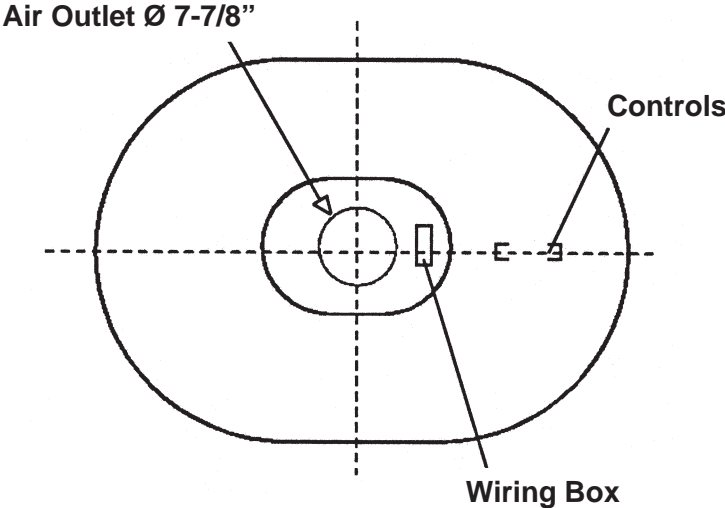

IS102 SERIES WIRING