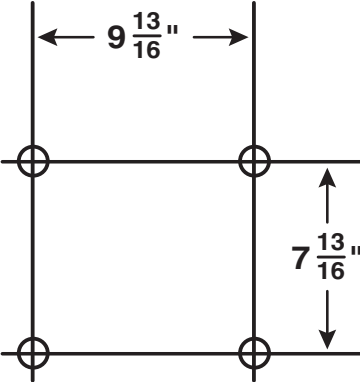

IS102 SERIES MOUNTING

BEST BY BROAN P.O. BOX 140 HARTFORD, WISCONSIN 53027