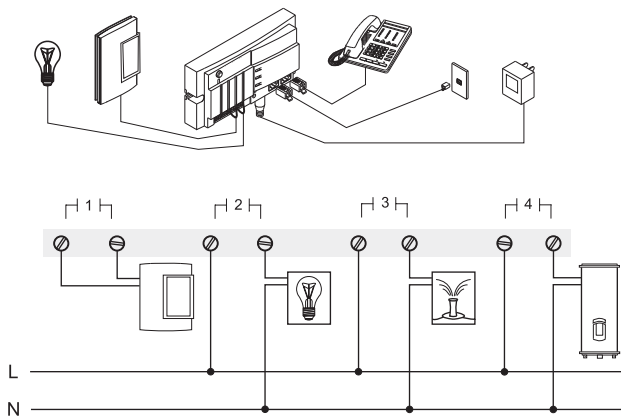

INSTALLATION