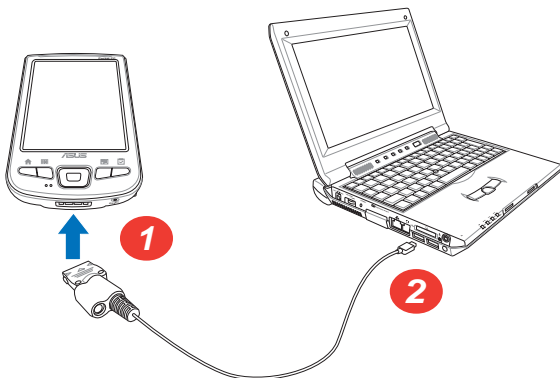

Synchronizing MyPal

Use the Companion CD to install the Microsoft® ActiveSync® on your desktop computer. ActiveSync is already installed on your device.

NOTE Do not connect your device to your computer until you have installed ActiveSync.

A Without the cradle

1. Connect the flat plug of the USB sync cable to the connector on the bottom of the device.
2. Connect the USB plug to a USB port on your computer.