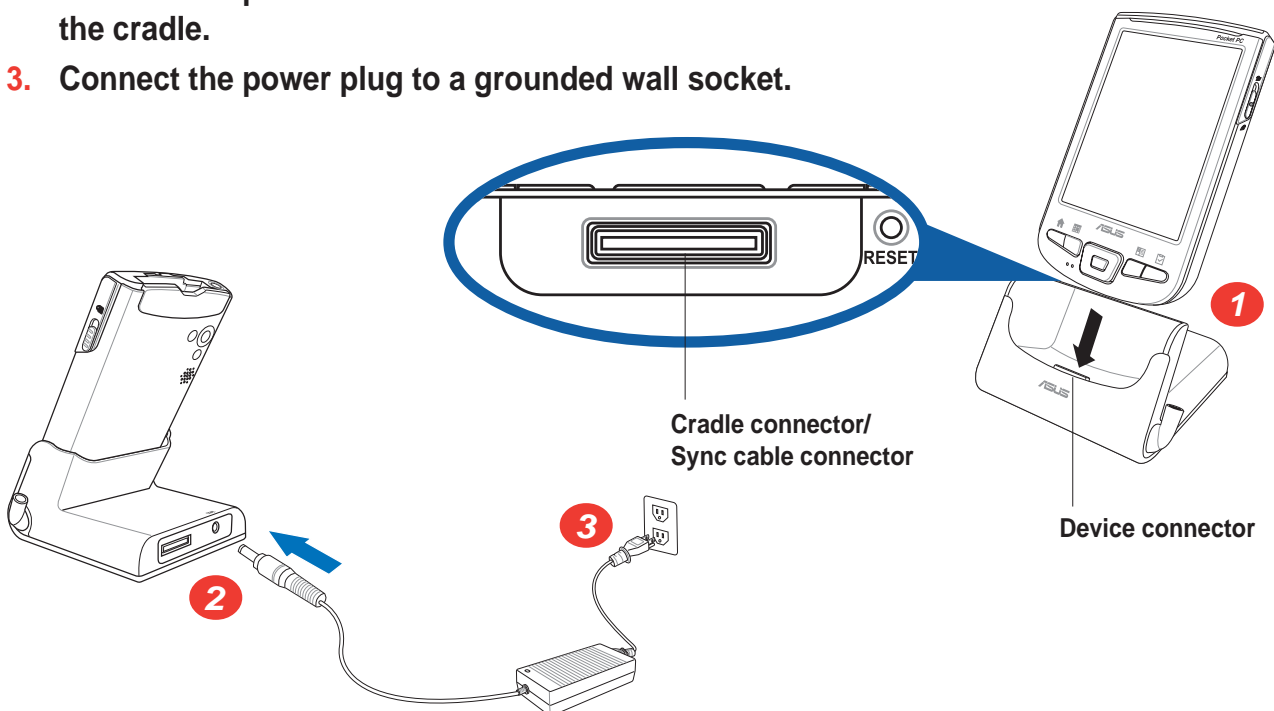

# Setting up MyPal

**NOTE** Install the battery before connecting the AC adapter to a power source. Refer to page 1-10 of the Handbook for proper battery installation.

## Without the cradle

1. Connect the power cable to the jack on the sync cable adapter.
2. Connect the 26-pin device plug of the sync cable to the 26-pin connector on the bottom of the device.
3. Connect the power plug to a grounded wall socket.

## When using the cradle

1. Place the device on the cradle.
2. Connect the power cable to the connector at the back of the cradle.
3. Connect the power plug to a grounded wall socket.