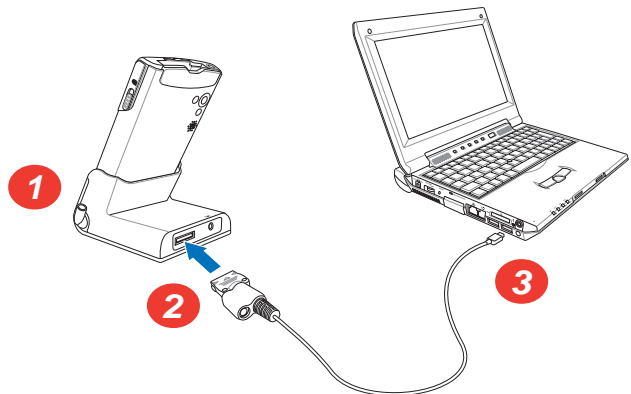

## When using the cradle

1. Place the device on the cradle.
2. Connect the power cable to the connector at the back of the cradle.
3. Connect the power plug to a grounded wall socket.

# Synchronizing MyPal

Use the Companion CD to install the Microsoft® ActiveSync® on your desktop computer. ActiveSync is already installed on your device.

**NOTE** Do not connect your device to your computer until you have installed ActiveSync.

## A Without the cradle

1. Connect the flat plug of the USB sync cable to the connector on the bottom of the device.
2. Connect the USB plug to a USB port on your computer.

## B When using the cradle

1. Place the device on the cradle.
2. Connect the flat plug of the USB sync cable to the connector at the back of the cradle.
3. Connect the USB plug to a USB port on your computer.