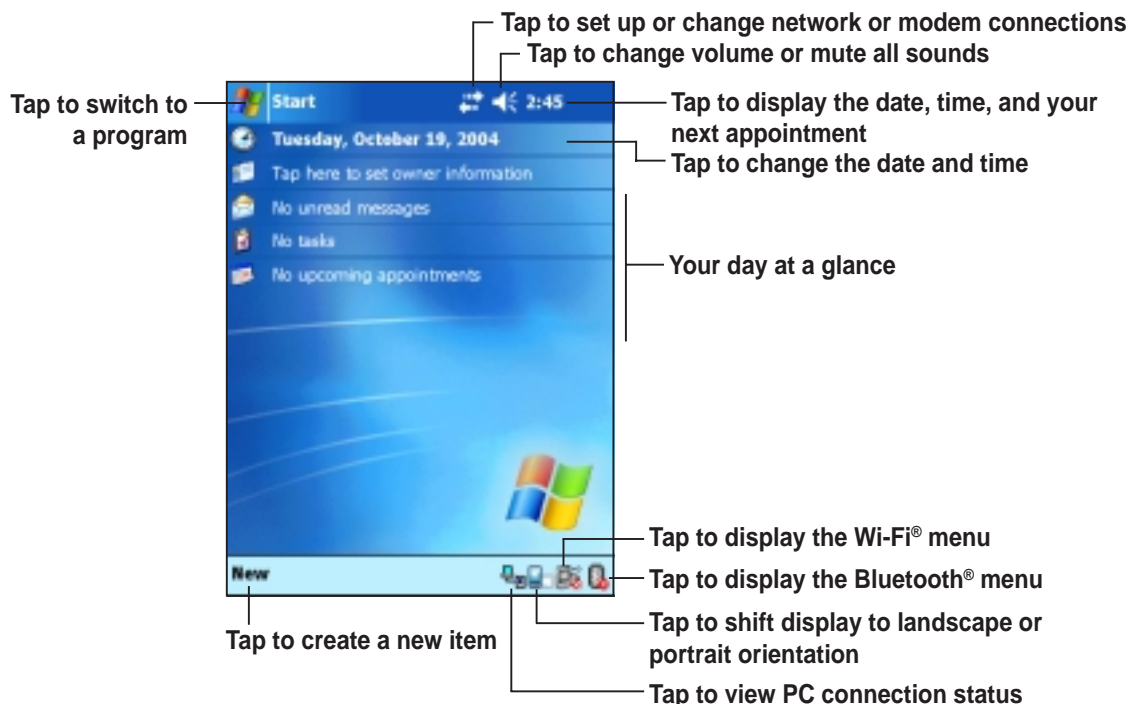

Upon connection, your device is automatically synchronized with your computer.

Synchronization status on MyPal

- Connection status
- Tap to connect and synchronize
- Tap to stop synchronization
- Synchronization information

Tap to synchronize via IR or change synchronization settings

Synchronization status on your computer

# Pocket PC Software

Your device bundles the Pocket PC 2003 Second Edition which includes several applications such as Microsoft® Pocket Outlook, Pocket Word, Pocket Excel, MSN Messenger, Windows® Media Player, and Internet Explorer.

## Today screen

The Today screen appears when you turn on your device. The Today screen gives you a summary of the important information for the day. Tap any of the listed items with the stylus to display the details.