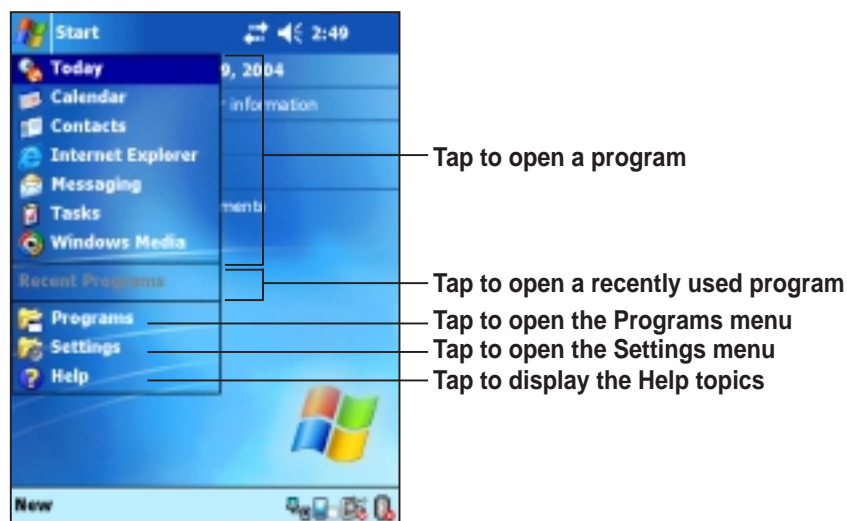

Tap to synchronize via IR or change synchronization settings

Synchronization status on your computer

# Pocket PC Software

Your device bundles the Pocket PC 2003 Second Edition which includes several applications such as Microsoft® Pocket Outlook, Pocket Word, Pocket Excel, MSN Messenger, Windows® Media Player, and Internet Explorer.

## Today screen

The Today screen appears when you turn on your device. The Today screen gives you a summary of the important information for the day. Tap any of the listed items with the stylus to display the details.

## Start menu

From the Start menu, you can select programs, settings, and Help topics. To display the Start menu, tap the  icon from the top of the screen.