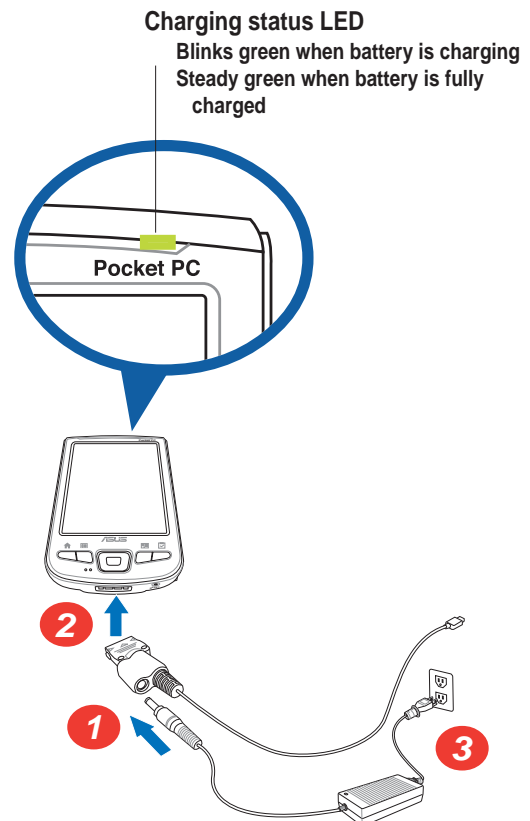

Setting up MyPal

NOTE Install the battery before connecting the AC adapter to a power source. Refer to page 1-10 of the Handbook for proper battery installation.

Without the cradle

1. Connect the power cable to the jack on the sync cable adapter.
2. Connect the 26-pin device plug of the sync cable to the 26-pin connector on the bottom of the device.
3. Connect the power plug to a grounded wall socket.

NOTE The charging status LED blinks green.