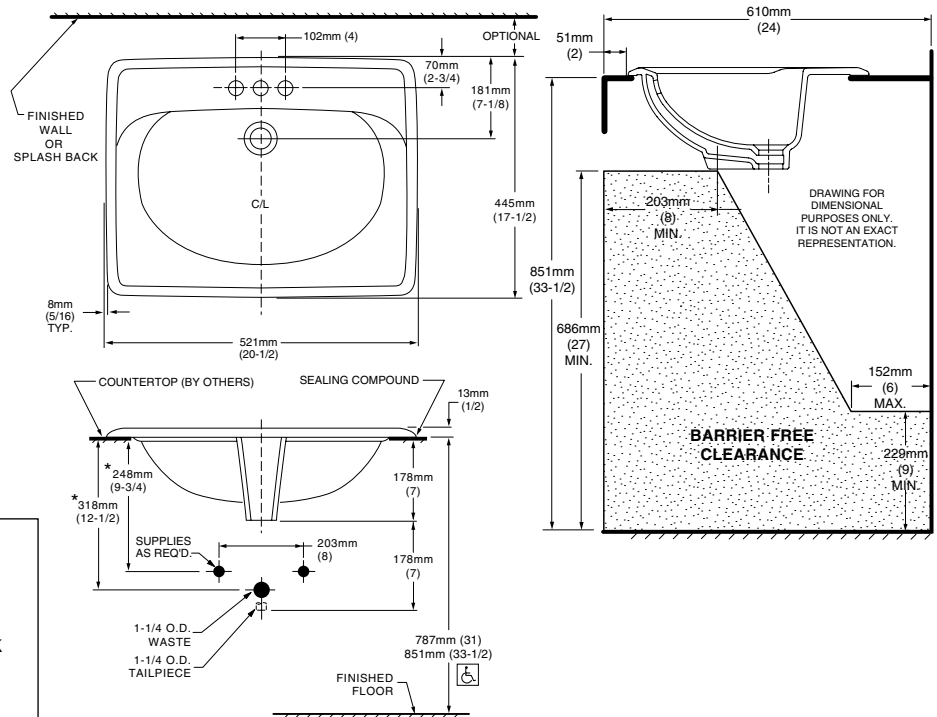

- 0498.800** Faucet holes on 8" (203mm) centers
- 0498.400** Faucet holes on 4" (102mm) centers (illustrated)
- 0498.001** Center hole only

Nominal Dimensions:

521 x 445mm
(20-1/2" x 17-1/2")

Bowl sizes:

419mm (16-1/2") wide
267mm (10-1/2") front to back
146mm (5-3/4") deep

Compliance Certifications - Meets or Exceeds the Following Specifications:

- ASME A112.19.2M for Vitreous China Fixtures

To Be Specified:

Install lavatory 864mm (34") from finished floor.
Lavatory installed 51mm (2") minimum from front edge
of countertop provides 686mm (27") knee clearance.

NOTES:

* DIMENSIONS SHOWN FOR LOCATION OF SUPPLIES AND "P" TRAP ARE SUGGESTED.
FOR COUNTERTOP CUTOUT AND INSTALLATION INSTRUCTIONS USE TEMPLATE SUPPLIED WITH SINK.
FITTINGS NOT INCLUDED WITH FIXTURE AND MUST BE ORDERED SEPARATELY.
SEALING COMPOUND SUPPLIED BY OTHERS.

IMPORTANT: Dimensions of fixtures are nominal and may vary within the range of tolerances established by ANSI Standard A112.19.2. These measurements are subject to change or cancellation. No responsibility is assumed for use of superseded or voided pages.