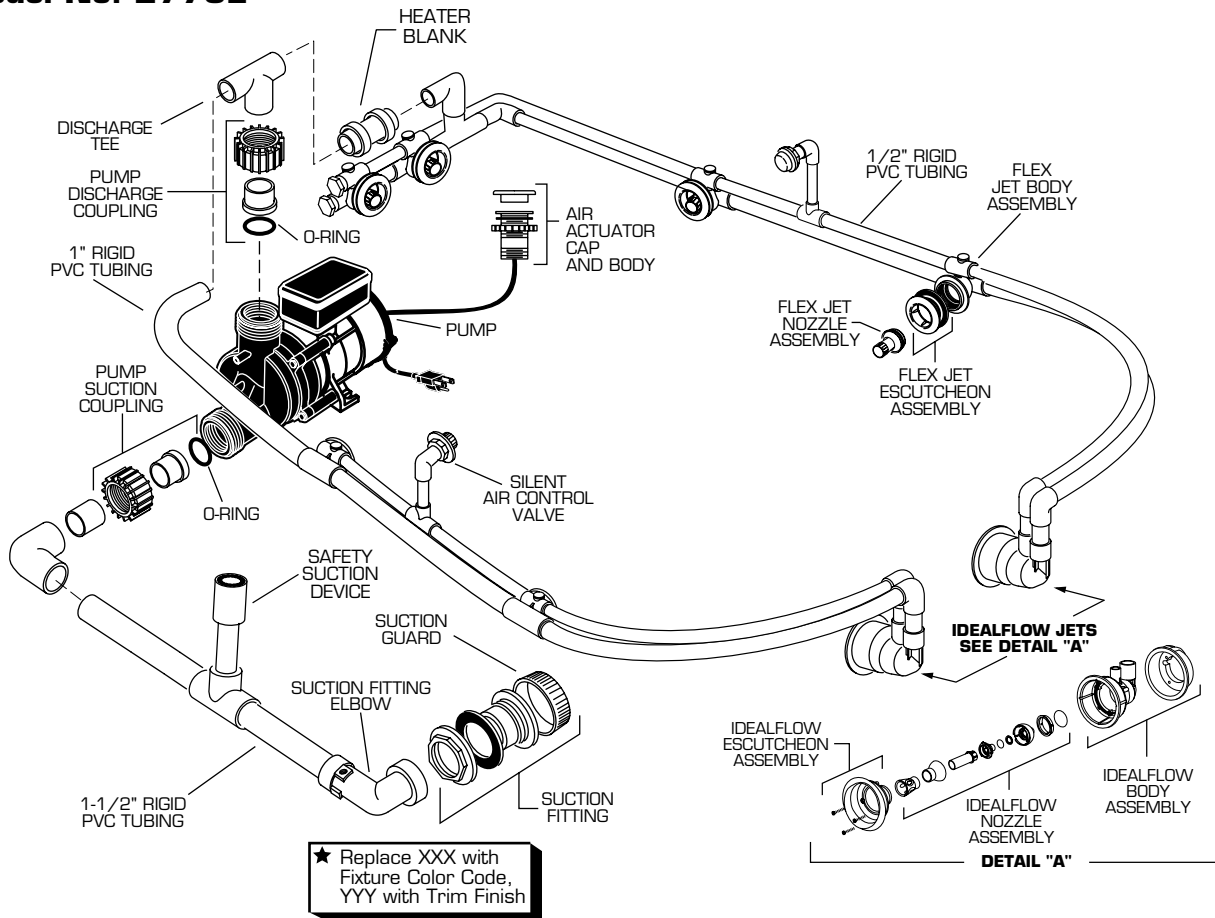

**CADET 6' X 36" ELITE  
WHIRLPOOL  
Model No. 2773E**

*American Standard*

DESCRIPTION	PART NUMBER	PKG QTY
Pump Suction Coupling	047186-0070A	1
O-Ring	047187-0070A	1
Pump Discharge Coupling	047186-0070A	1
★ Silent Air Control Valve	752855-XXX0A	1
★ Flex Jet Nozzle Assembly $\Delta$	752851-XXX0A	1
★ Flex Jet Escutcheon Assembly $\circ$	752850-XXX0A	1
Flex Jet Body Assembly	752849-0070A	1
★ Idealflow Nozzle Assembly	752407-XXX0A	1
★ Idealflow Escutcheon Assembly	752408-XXX0A	1
Idealflow Body Assembly	752409-0070A	1
★ Suction Guard	047463-XXX0A	1
★ Suction Fitting	047550-XXX0A	1
Suction Fitting Elbow	751186-0070A	1
★ Discharge Tee	047438-0070A	1
Pump (2.1 H.P.)	752857-0070A	1
Air Switch	752388-0070A	1
★ Air Actuator Cap and Body	752439-XXX0A	1
Air Actuator Tubing	047602-0070A	3 ft.
Safety Suction Device 8 LB.	752205-1000A	1

**NOTE:** Schedule 40 Rigid PVC Piping available through local plumbing supply outlets.

- ★ Replace XXX with Fixture Color Code, YYY with Trim Finish
- $\Delta$  Removal/installation requires tool part no. 752905-0070A
- $\circ$  Removal/installation requires tool part no. 752906-0070A