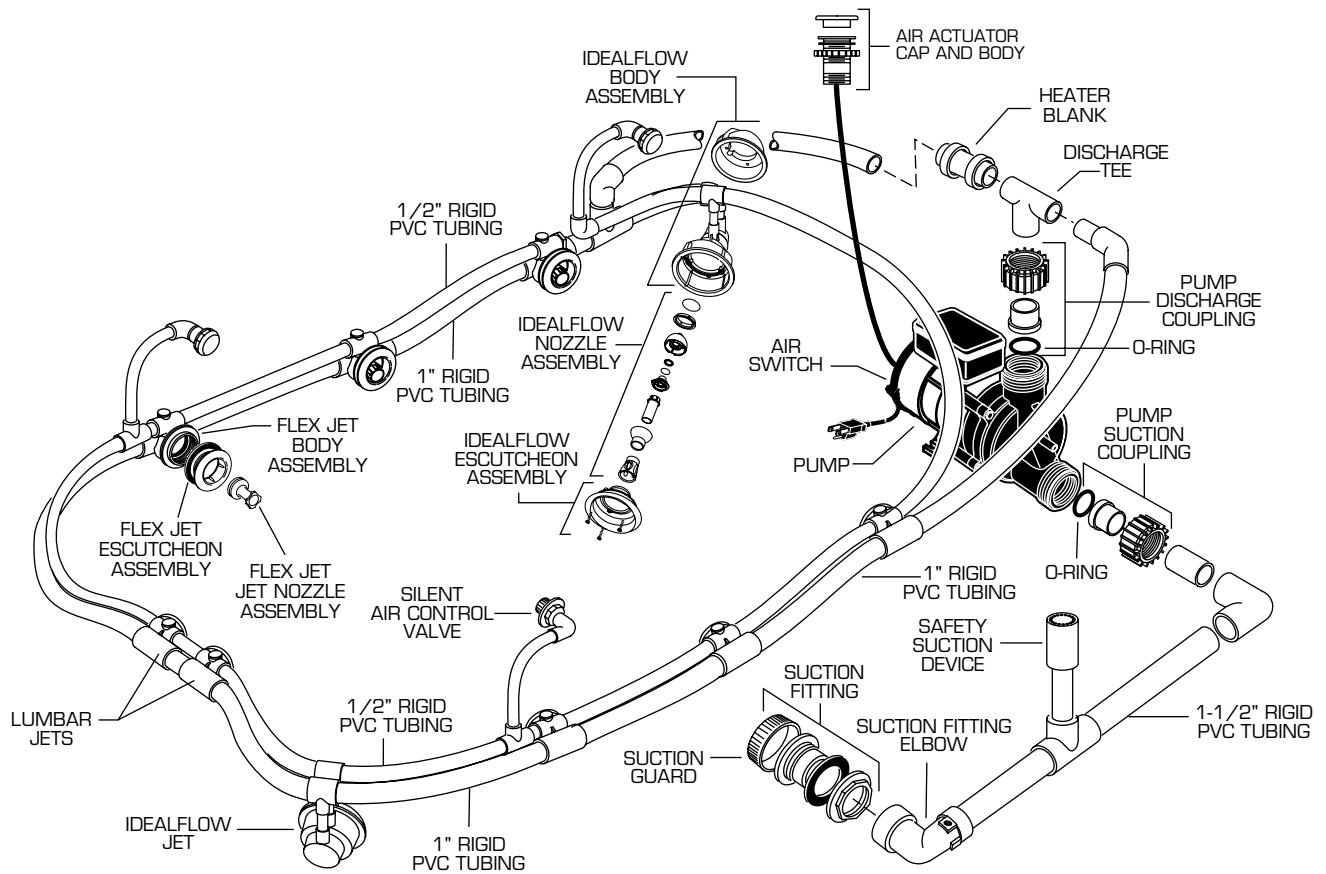

**CADENZA ELITE
WHIRLPOOL
Model No. 6060E**

American Standard

★ Replace XXX with Fixture Color Code, YYY with Trim Finish

DESCRIPTION	PART NUMBER	PKG QTY
Pump Suction Coupling	047186-0070A	1
O-Ring	047187-0070A	1
Pump Discharge Coupling	047186-0070A	1
Pump w/Air Switch (2.1 H.P.)	752857-0070A	1
★ Silent Air Control Valve	752855-XXX0A	1
★ Flex Jet Nozzle Assembly Δ	752851-XXX0A	1
★ Flex Jet Escutcheon Assembly ○	752850-XXX0A	1
Flex Jet Body Assembly	752849-0070A	1
★ Idealflow Nozzle Assembly	752407-XXX0A	1
★ Idealflow Escutcheon Assembly	752408-XXX0A	1
Idealflow Body Assembly	752409-0070A	1
★ Suction Guard	750537-XXX0A	1
★ Suction Fitting	752396-XXX0A	1
Suction Fitting Elbow	751186-0070A	1
Discharge Tee	047438-0070A	1
Safety Suction Device 8 Lb.	752205-1000A	1
★ Air Acuator Cap & Body	752439-YYY0A	1
Air Switch	752388-0070A	1
Air Actuator Tubing	047602-0070A	3 Ft.

NOTE: Schedule 40 Rigid PVC Piping available through local plumbing supply outlets.

- ★ Replace XXX with Fixture Color Code, YYY with Trim Finish
- Δ Removal/installation requires tool part no. 752905-0070A
- Removal/installation requires tool part no. 752906-0070A