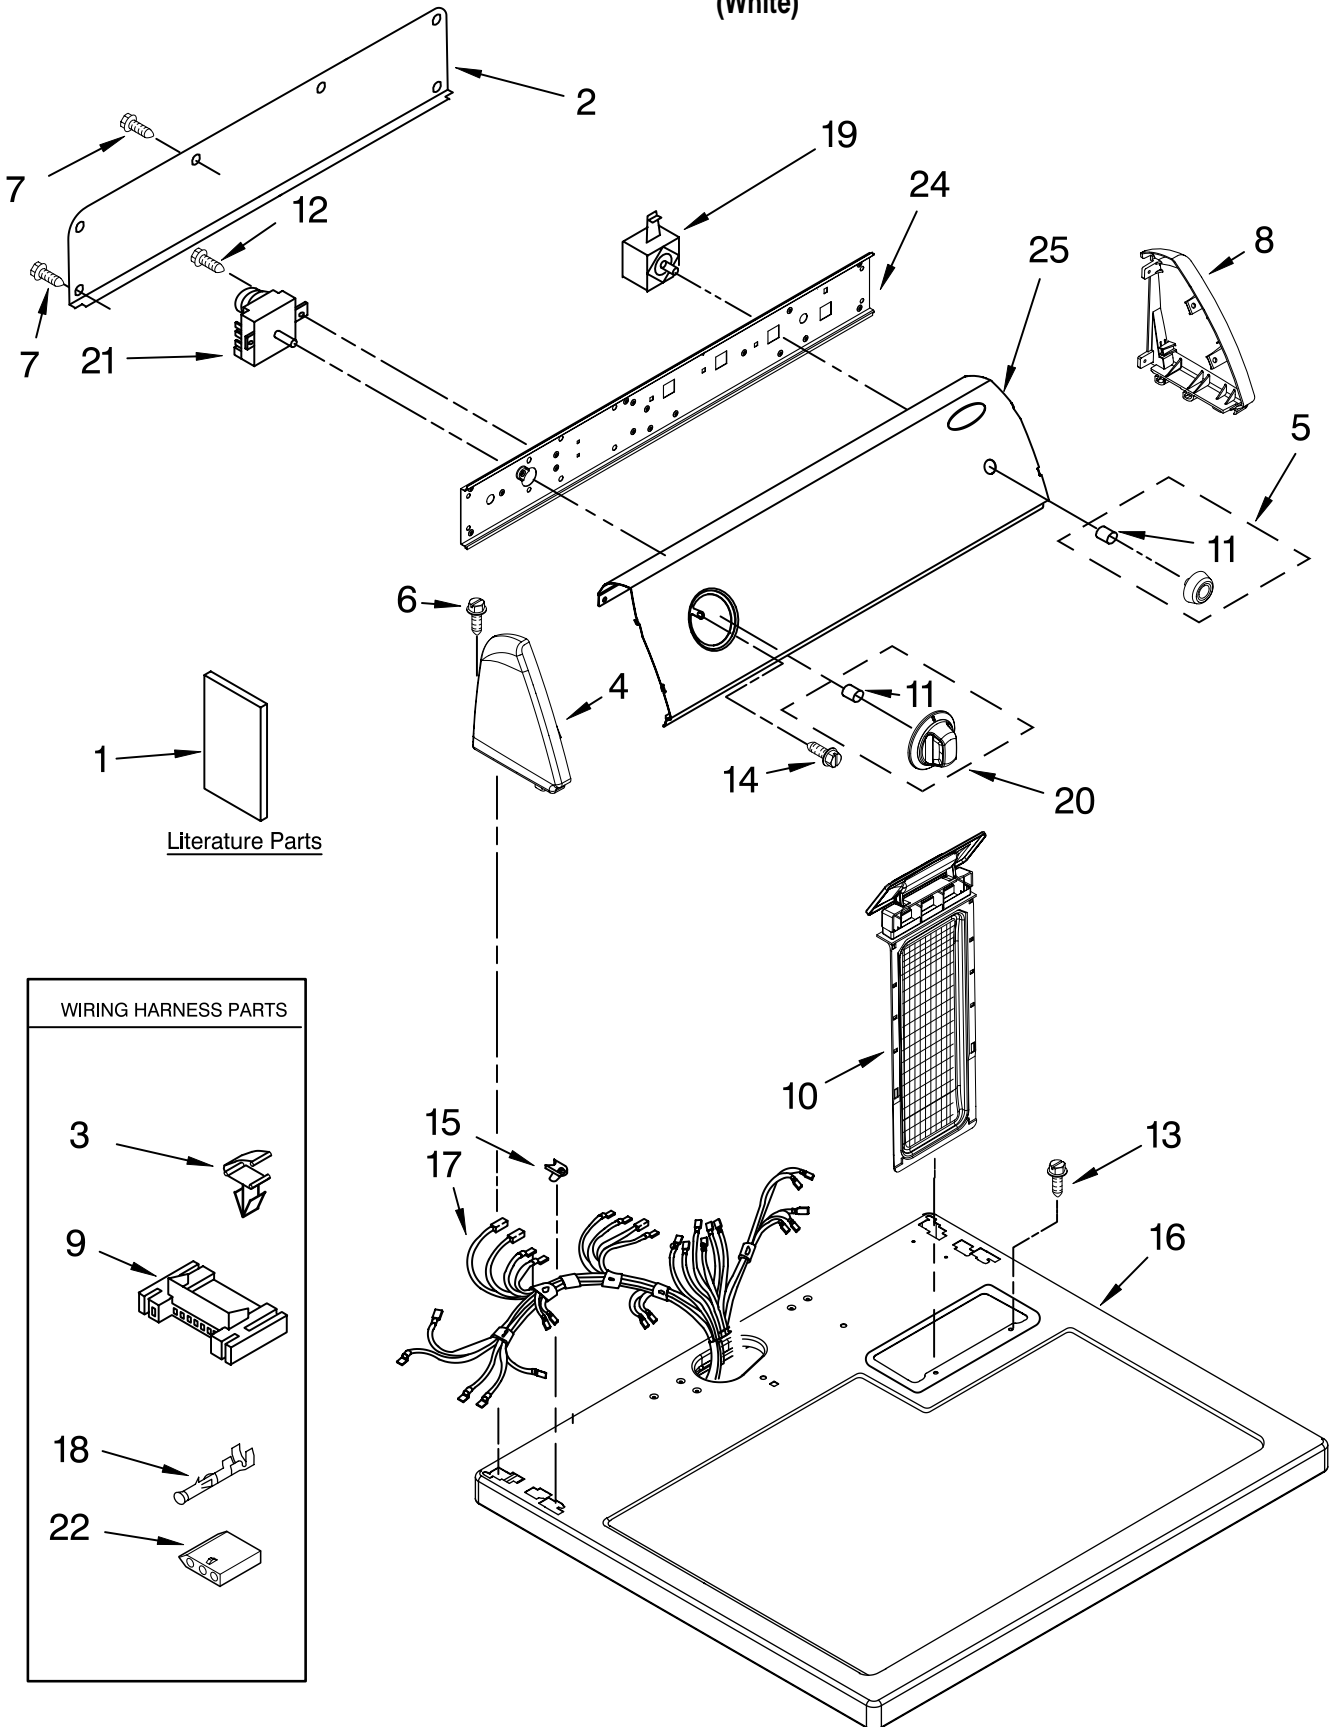

TOP AND CONSOLE PARTS

29" ELECTRIC DRYER

For Model: NED5240TQ0
(White)

IMPORTANT: All Part Numbers Listed Are Whirlpool Numbers. Source Parts Through Whirlpool.

TOP AND CONSOLE PARTS

For Model: NED5240TQ0

(White)

Illus. No.	Part No.	DESCRIPTION	Illus. No.	Part No.	DESCRIPTION	Illus. No.	Part No.	DESCRIPTION
1		Literature Parts	5	W10110049	Knob,	15	357213	Nut, Push-In (2)
	W10088970	Installation,			Push-To-Start	16	8557930	Top
		Installation		8271365	White	17	8576500	Harness, Wiring
	W10089173	Sheet,	6	388326	Screw, Console	18	94614	Terminal
		Cycle Feature	7	693995	Screw, Hex Head	19	3977456	Switch,
	W10088771	Use & Care Guide	8	8271359	Cap, End (R.H.)			Push-To-Start
	8576793	Wiring Diagram	9	3395683	Housing, Connector (Motor)	20	W10110048	Timer-Knob
2	8274261	Panel, Rear Console	10	8558463	Screen, Lint	21	8299778	Timer, 60 Hz.
3	3394427	Clip, Harness	11	8536939	Clip, Spring	22	3936144	Connector
4	8271365	Cap, End (L.H.)	12	8533971	Screw, 8-18 x 5/16	24	8271418	Bracket-Control
			13	688983	Screw, 8-18 x 5/8	25	W10086672	Panel-Control
			14	8533951	Screw, Grounding			