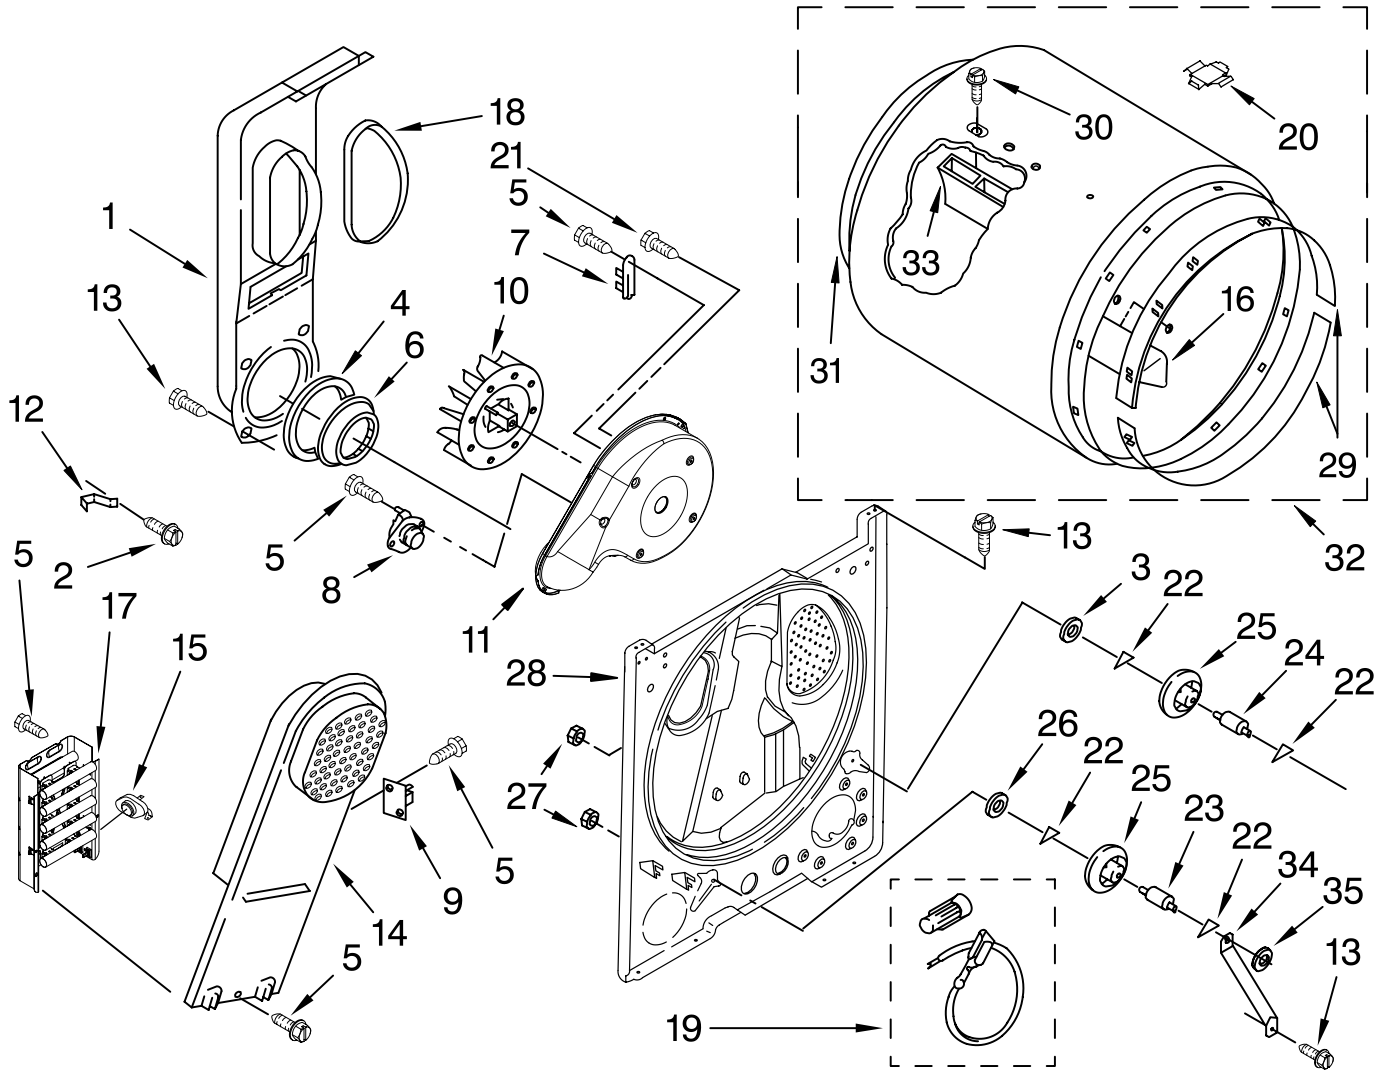

CABINET PARTS

For Model: NED5240TQ0

(White)

Illus. No.	Part No.	DESCRIPTION	Illus. No.	Part No.	DESCRIPTION	Illus. No.	Part No.	DESCRIPTION
2	343641	Screw, 10-16 x 1/2	16	3392100	Foot, Dryer	26	348780	Base, Motor
3	693995	Screw, Hex Washer Head		279810	Foot - Optional (Extended Length Package Of 2) (Not Included)	27	342055	Screw, 8-18 x 1/2
4	8541400	Bracket, Cabinet	17	279318	Terminal, Tinned & Brass (3) (Includes Illus. 39)	28	3405514	Hinge, Door
5	3396795	Cover, Block				29	691366	Idler & Pulley Assembly
6	3403630	Plug, Strike Hole	18	8530603	Cabinet (Includes Illus. 4)	30	W10131364	Belt, Drive
7	3396805	Panel, Rear				31	8066217	Hinge, Top (2)
8	697776	Screw, 8-32 x 3/8 External Ground				32	3397659	Block Terminal
9	3405246	Seal, Door	19	98234	Clip, Ground	33	3403431	Strike, Door
10	3406109	Door Switch Assembly	20	690363	Lock, Front Top (2)	34	3393008	Screw, 10-16 x 1/2
11	697773	Screw, 6-20 x 7/8	21	3403444	Panel, Front	35	3402341	Door, Rear
12	3404413	Plug, Hinge Hole	22	8066184	Pulley, 60 HZ.	36	3402335	Door, Front
13	3404162	Clamp, Motor (W/Shield)	23	685203	Clip, Felt Pad (3)	37	3405184	Handle, Door
14	660658	Clamp, Motor	24	3389441	Catch, Door Assembly	38	3406129	Seal & Bearing Assembly
15	3394083	Clip, Front Panel (2)	25	3400500	Bolt, 5/16-18 x 3/4	39	279393	Terminal Block Kit (For Terminal Block)
						40	8066206	Motor Assembly 60 HZ.

IMPORTANT: All Part Numbers Listed Are Whirlpool Numbers. Source Parts Through Whirlpool.

BULKHEAD PARTS

For Model: NED5240TQ0

(White)

Illus. No.	Part No.	DESCRIPTION
1	348368	Lint Chute Assembly
2	489463	Screw, 8-18 x 5/8
3	3388703	Washer-Support
4	347139	Seal, Lint Chute
5	90767	Screw, 8-18 x 3/8
6	696302	Shield, Exhaust
7	3392519	Thermal Fuse
8	3387134	Thermostat, Internal-Bias
9	3977393	Thermal Cut-Off (Includes Illus. 15)
10	694089	Wheel, Blower
11	8577230	Housing, Blower