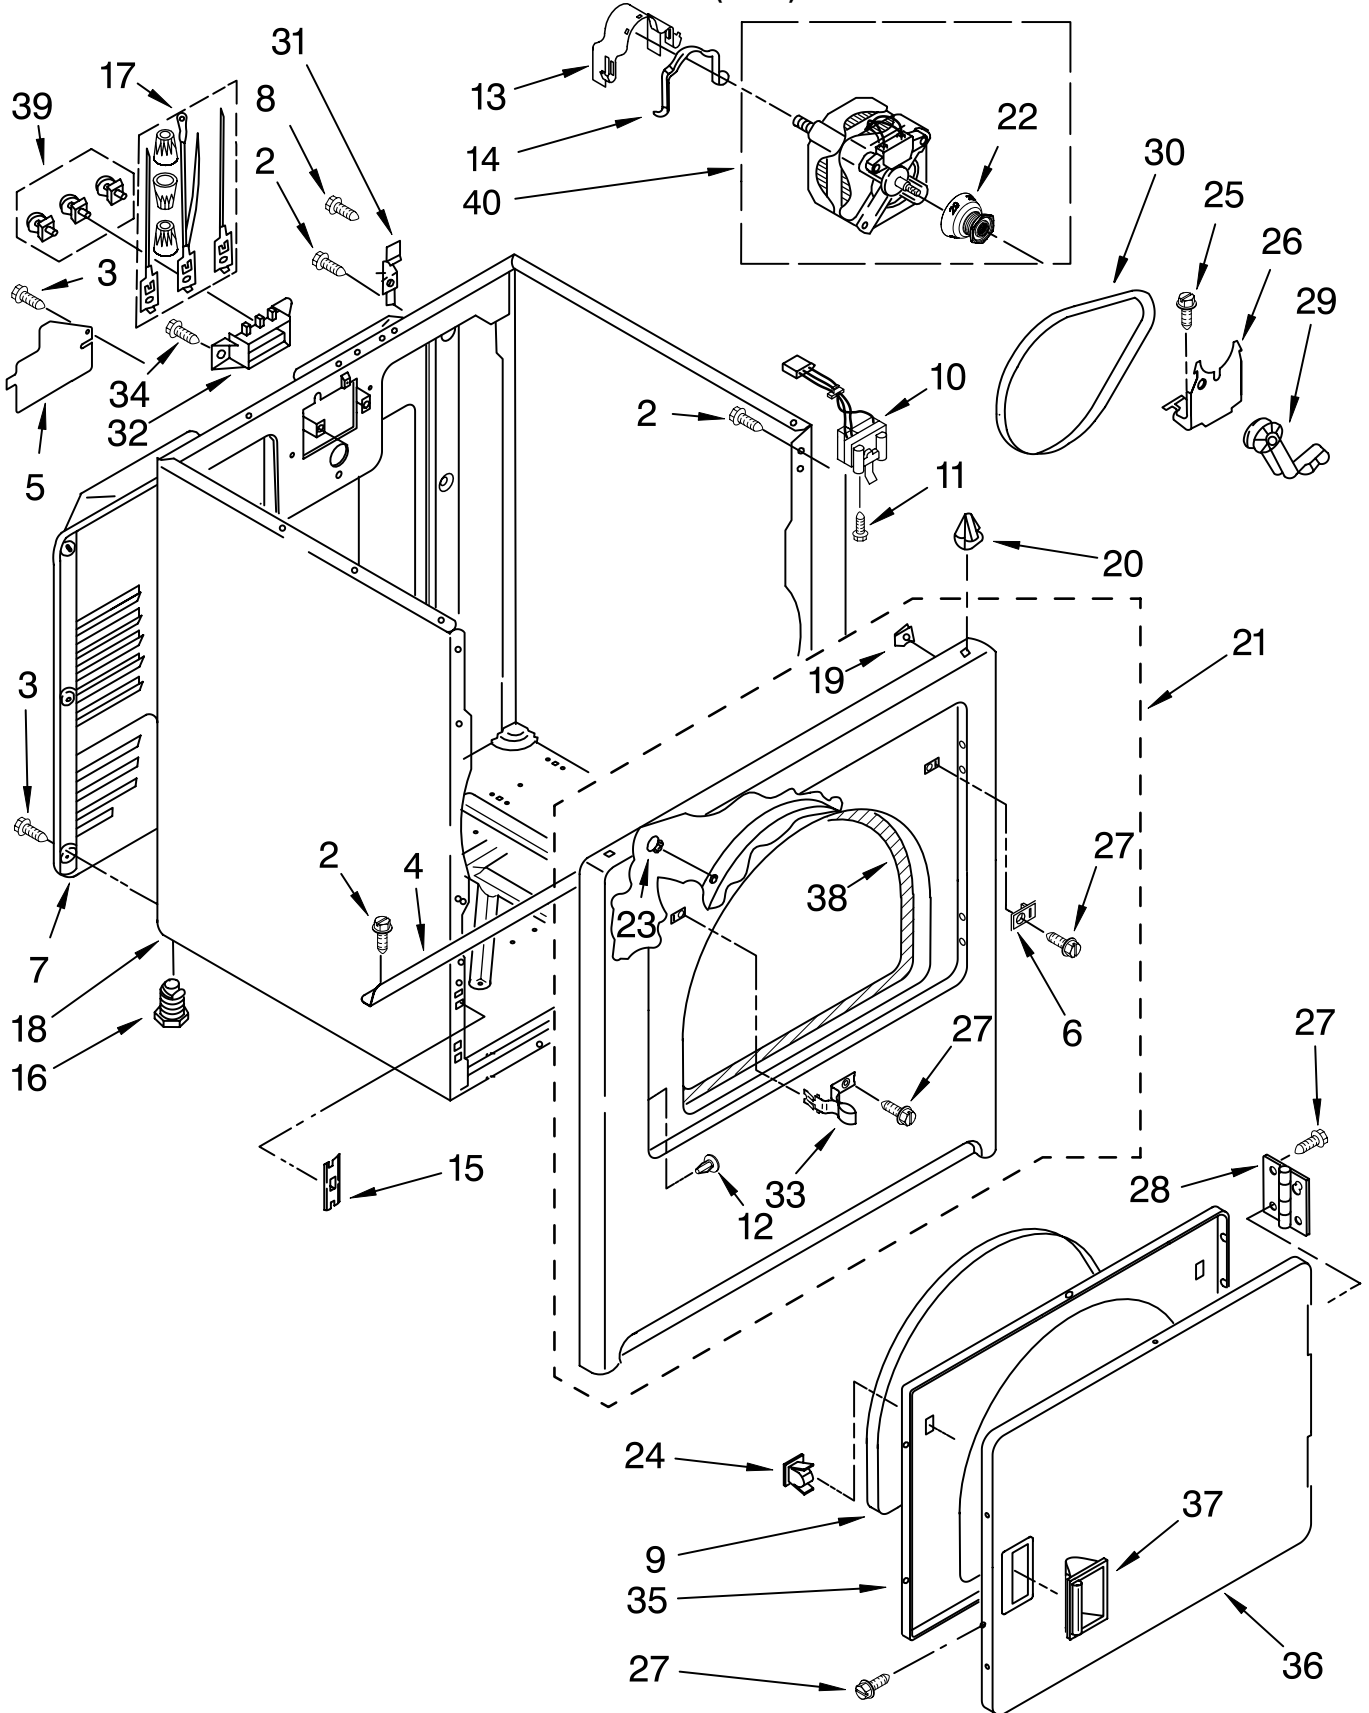

CABINET PARTS

For Model: NED5240TQ0

(White)

IMPORTANT: All Part Numbers Listed Are Whirlpool Numbers. Source Parts Through Whirlpool.

CABINET PARTS

For Model: NED5240TQ0

(White)

Illus. No.	Part No.	DESCRIPTION	Illus. No.	Part No.	DESCRIPTION	Illus. No.	Part No.	DESCRIPTION
2	343641	Screw, 10-16 x 1/2	16	3392100	Foot, Dryer	26	348780	Base, Motor
3	693995	Screw, Hex Washer Head		279810	Foot - Optional (Extended Length Package Of 2) (Not Included)	27	342055	Screw, 8-18 x 1/2
4	8541400	Bracket, Cabinet	17	279318	Terminal, Tinned & Brass (3) (Includes Illus. 39)	28	3405514	Hinge, Door
5	3396795	Cover, Block				29	691366	Idler & Pulley Assembly
6	3403630	Plug, Strike Hole	18	8530603	Cabinet (Includes Illus. 4)	30	W10131364	Belt, Drive
7	3396805	Panel, Rear				31	8066217	Hinge, Top (2)
8	697776	Screw, 8-32 x 3/8 External Ground				32	3397659	Block Terminal
9	3405246	Seal, Door	19	98234	Clip, Ground	33	3403431	Strike, Door
10	3406109	Door Switch Assembly	20	690363	Lock, Front Top (2)	34	3393008	Screw, 10-16 x 1/2
11	697773	Screw, 6-20 x 7/8	21	3403444	Panel, Front	35	3402341	Door, Rear
12	3404413	Plug, Hinge Hole	22	8066184	Pulley, 60 HZ.	36	3402335	Door, Front
13	3404162	Clamp, Motor (W/Shield)	23	685203	Clip, Felt Pad (3)	37	3405184	Handle, Door
14	660658	Clamp, Motor	24	3389441	Catch, Door Assembly	38	3406129	Seal & Bearing Assembly
15	3394083	Clip, Front Panel (2)	25	3400500	Bolt, 5/16-18 x 3/4	39	279393	Terminal Block Kit (For Terminal Block)
						40	8066206	Motor Assembly 60 HZ.

IMPORTANT: All Part Numbers Listed Are Whirlpool Numbers. Source Parts Through Whirlpool.