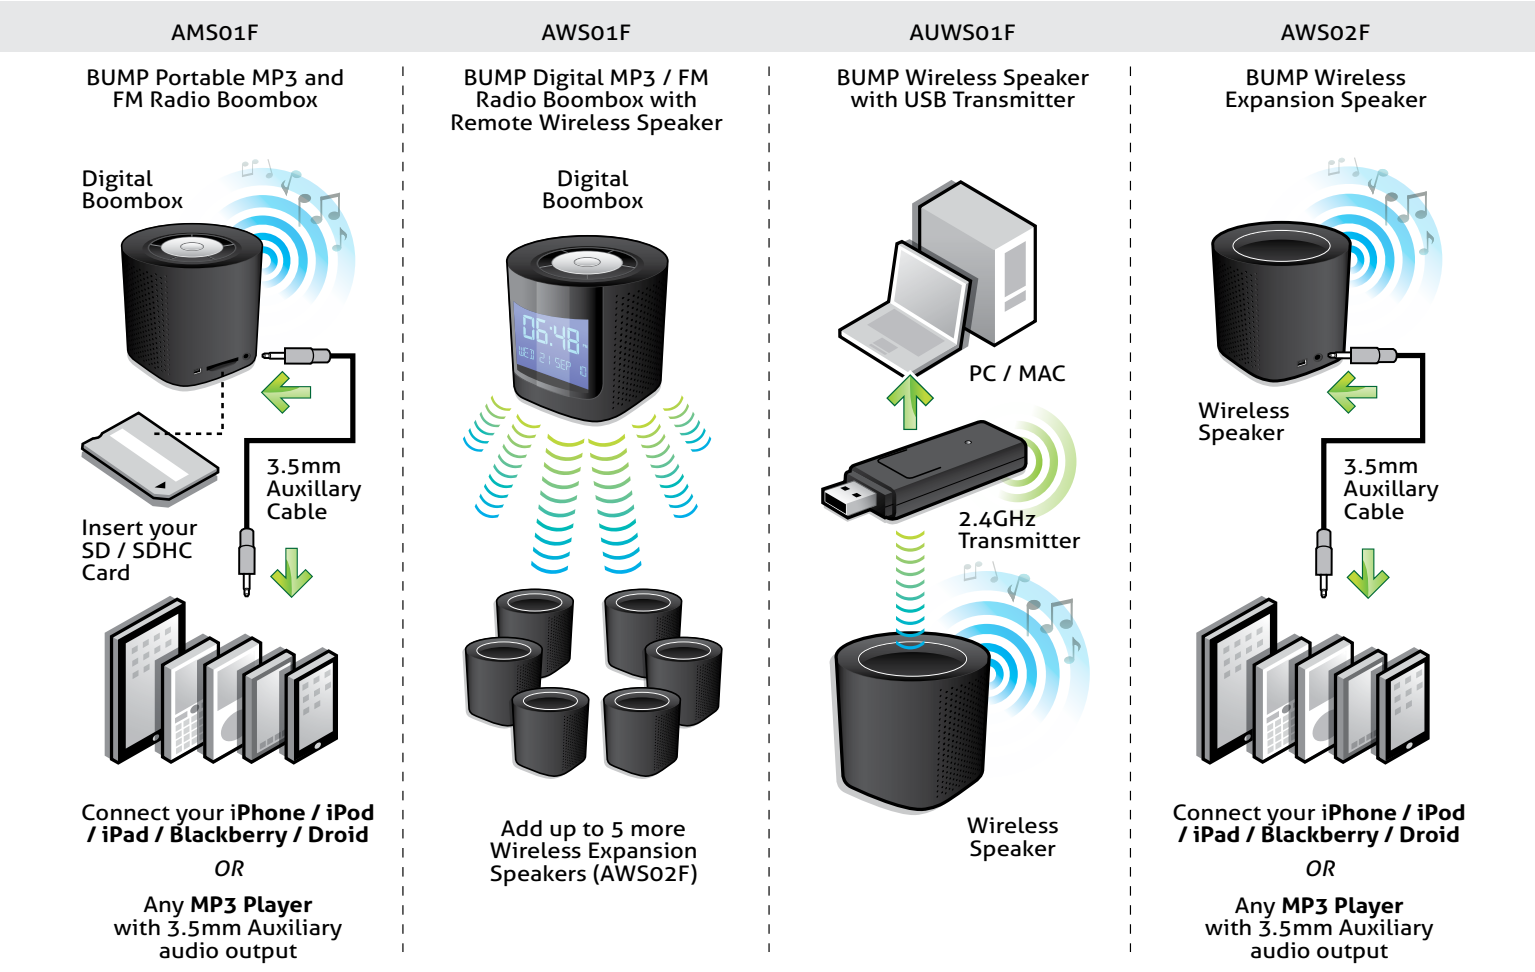

Playing music from your "Bump" is simple and easy. Connect MP3 players or other audio devices with 3.5mm auxiliary audio output or insert a SD / SDHC Card into the built-in SD Card slot and start "Bumping" to your favorite tunes anywhere in your home wirelessly up to 60 feet for up to 4 hrs on a single charge!

Package Contents:

- AMS01F comes with: Power Adapter, USB Cable & Auxillary Cable
- AWS01F comes with: Power Adapter, USB Cable & Auxillary Cable
- AWS02F comes with: Power Adapter, USB Cable & Auxillary Cable
- AUWS01F comes with: USB Cable & Auxillary Cable

Features (boombox):

- Compatible with most MP3 players and other audio devices with 3.5mm Auxiliary audio output
- Supports MP3, WMA & WAV music files
- Built-in FM tuner, alarm clock and SD card slot
- Plug-n-play from a SD card
- Built-in Lithium-Ion battery for a true wireless speaker experience
- Pocket mass storage, USB 1.1 port
- Audio out: 3W + 3W output

Features (wireless speaker):

- Full-range speaker: 2.4GHz digital wireless transmitter ensures high-quality connections without wires
 - Expands up to 6 wireless speakers (sold separately)
 - Ensures high-performance sound up to 60 feet* from the transmitter
 - Independent volume control and 3.5mm auxiliary audio input
 - Built-in Lithium-Ion battery for a true wireless speaker experience
 - Audio out: 2W + 2W output
 - PLUS-Stereo speaker with bass radiator
 - Frequency response 80Hz ~ 20KHz
- *Transmission distance varies depending on condition of use