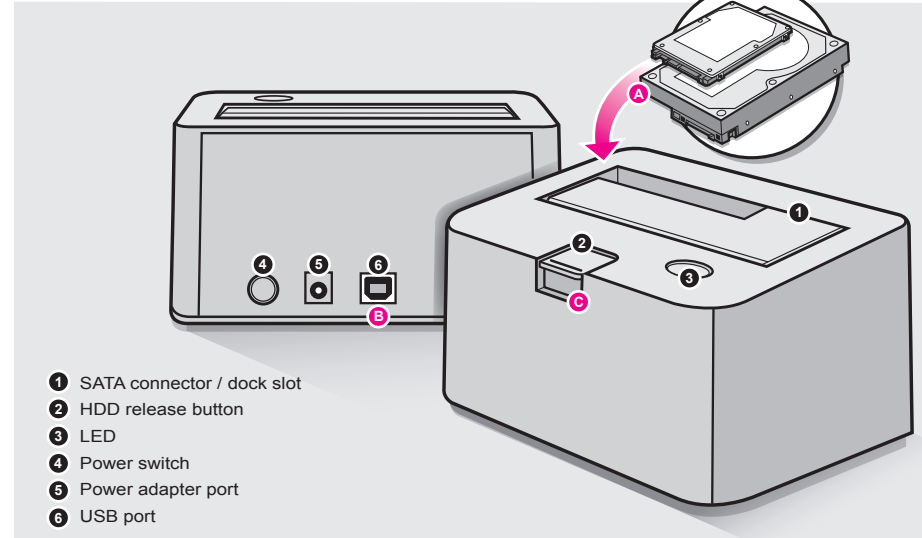

# USB 2.0 2.5" / 3.5" SATA Hard Drive Docking Enclosure

Easily Transfer data between your SATA hard drive and your computer

### Features

- Turn your bare SATA drive into an external hard drive effortlessly
- No screws or ribbons / cables to connect
- The docking enclosure keeps your drive ultra cool for increased life expectancy
- High-Speed USB 2.0 w/ data transfer rate up to 480 Mbps
- Transfer data between your SATA hard drive and your computer
- Backward compatible with USB 1.1 specification
- Compact design is perfect for mobile/IT professional
- Compatible with all 2.5" and 3.5" SATA I/II Hard Drives
- Plug-n-Play, Hot swappable, and Hot pluggable
- Limited 1 Year Warranty

### Specifications

Cable	(1) x 6' USB Type A - B Cable (1.8m)
Capacity	all 2.5" & 3.5" SATA I / II hard drives
Connector	(1) x USB Type-B
Housing	Plastic
LED's	(1) x Blue
Operating Humidity	10% to 85%, non-condensing
Operating Temperature	0°C~40°C (32°F~104°F)
Power Adapter	12V 2A
Storage Humidity	5% to 90%, non-condensing
Storage Temperature	-20°C~60°C (-4°F~140°F)
Transfer Rate	480 Mbps
Unit Dimensions (L x W x H)	5.25 in. (13.3 cm), 3.5 in. (8.9 cm), 2.75 in. (7 cm)
Unit Weight	9.6 oz. (0.27 kg)
USB Specification	USB 1.1 and 2.0 compliant

### Package Contents

- HDD Docking Enclosure
- USB 2.0 Cable (Type A to B)
- Power Adapter
- Quick Start Guide
- Warranty / Registration Card