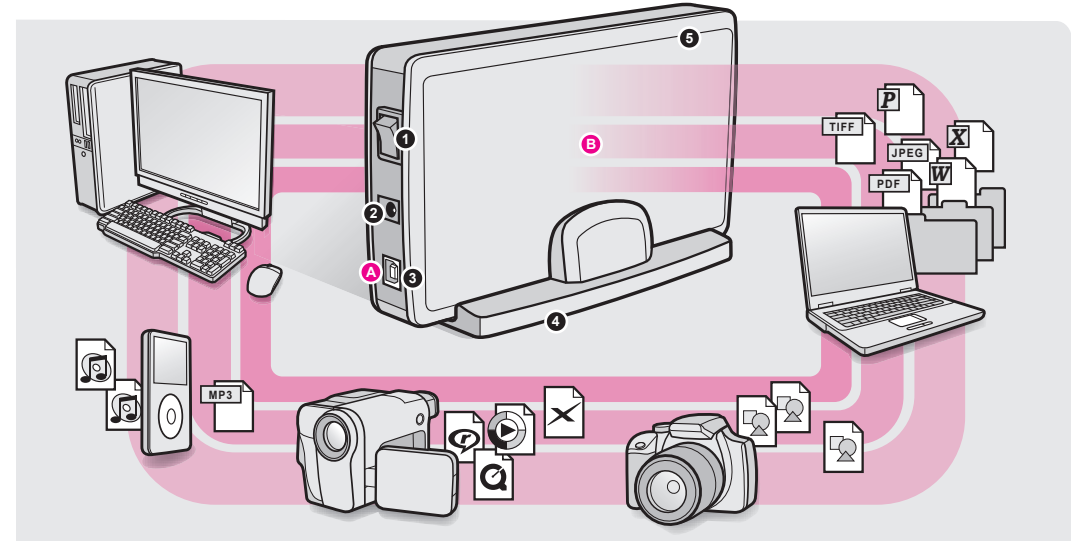

Hurricane

3.5" USB 2.0 External SATA Hard Drive Enclosure

High-Speed USB 2.0 with data transfer rate up to 480 Mbps

Features

- Supports up to 750GB SATA Hard Drives (enclosure only)
- High-Speed USB 2.0 with data transfer rate of up to 480 Mbps
- Backward compatible with USB 1.1 specification
- Easily store and access digital music, photo, video, multimedia and personal data files
- Compact and lightweight - fits anywhere in your home or office
- Extends the life of your computer by adding extra storage space
- No software installation required
- Plug-n-Play, Hot swappable, and Hot pluggable
- Limited 1 year warranty

- 1 Power switch
- 2 Power port
- 3 USB port
- 4 Enclosure stand
- 5 Metal casing
- A Plug-n-Play to your desktop or laptop computer to easily store and transfer all your files!
- B Hi-Speed data transfer rate up to 480 Mbps - up to 750GB capacity

Specifications

Cable	(1) x 6 ft. (1.8 m) High-Speed USB Type A-Type B Cable
Capacity	Up to 750GB
Connector	(1) x USB Type-B
Housing	Metal / Plastic
LED's	(2) x Blue
Operating Humidity	10% to 85%, non-condensing
Operating Temperature	0°C~40°C (32°F~104°F)
Power Adapter	12V 2A
Rotational Speed	7200 RPM
Storage Humidity	5% to 90%, non-condensing
Storage Temperature	-20°C~60°C (-4°F~140°F)
Transfer Rate	480 Mbps
Unit Dimensions (L x W x H)	8.50 in. (21.6 cm), 1.97 in. (5.0 cm), 5.12 in. (13.0 cm)
Unit Weight	0.75 lbs. (0.40 kg)
USB Specification	USB 1.1 and 2.0 compliant