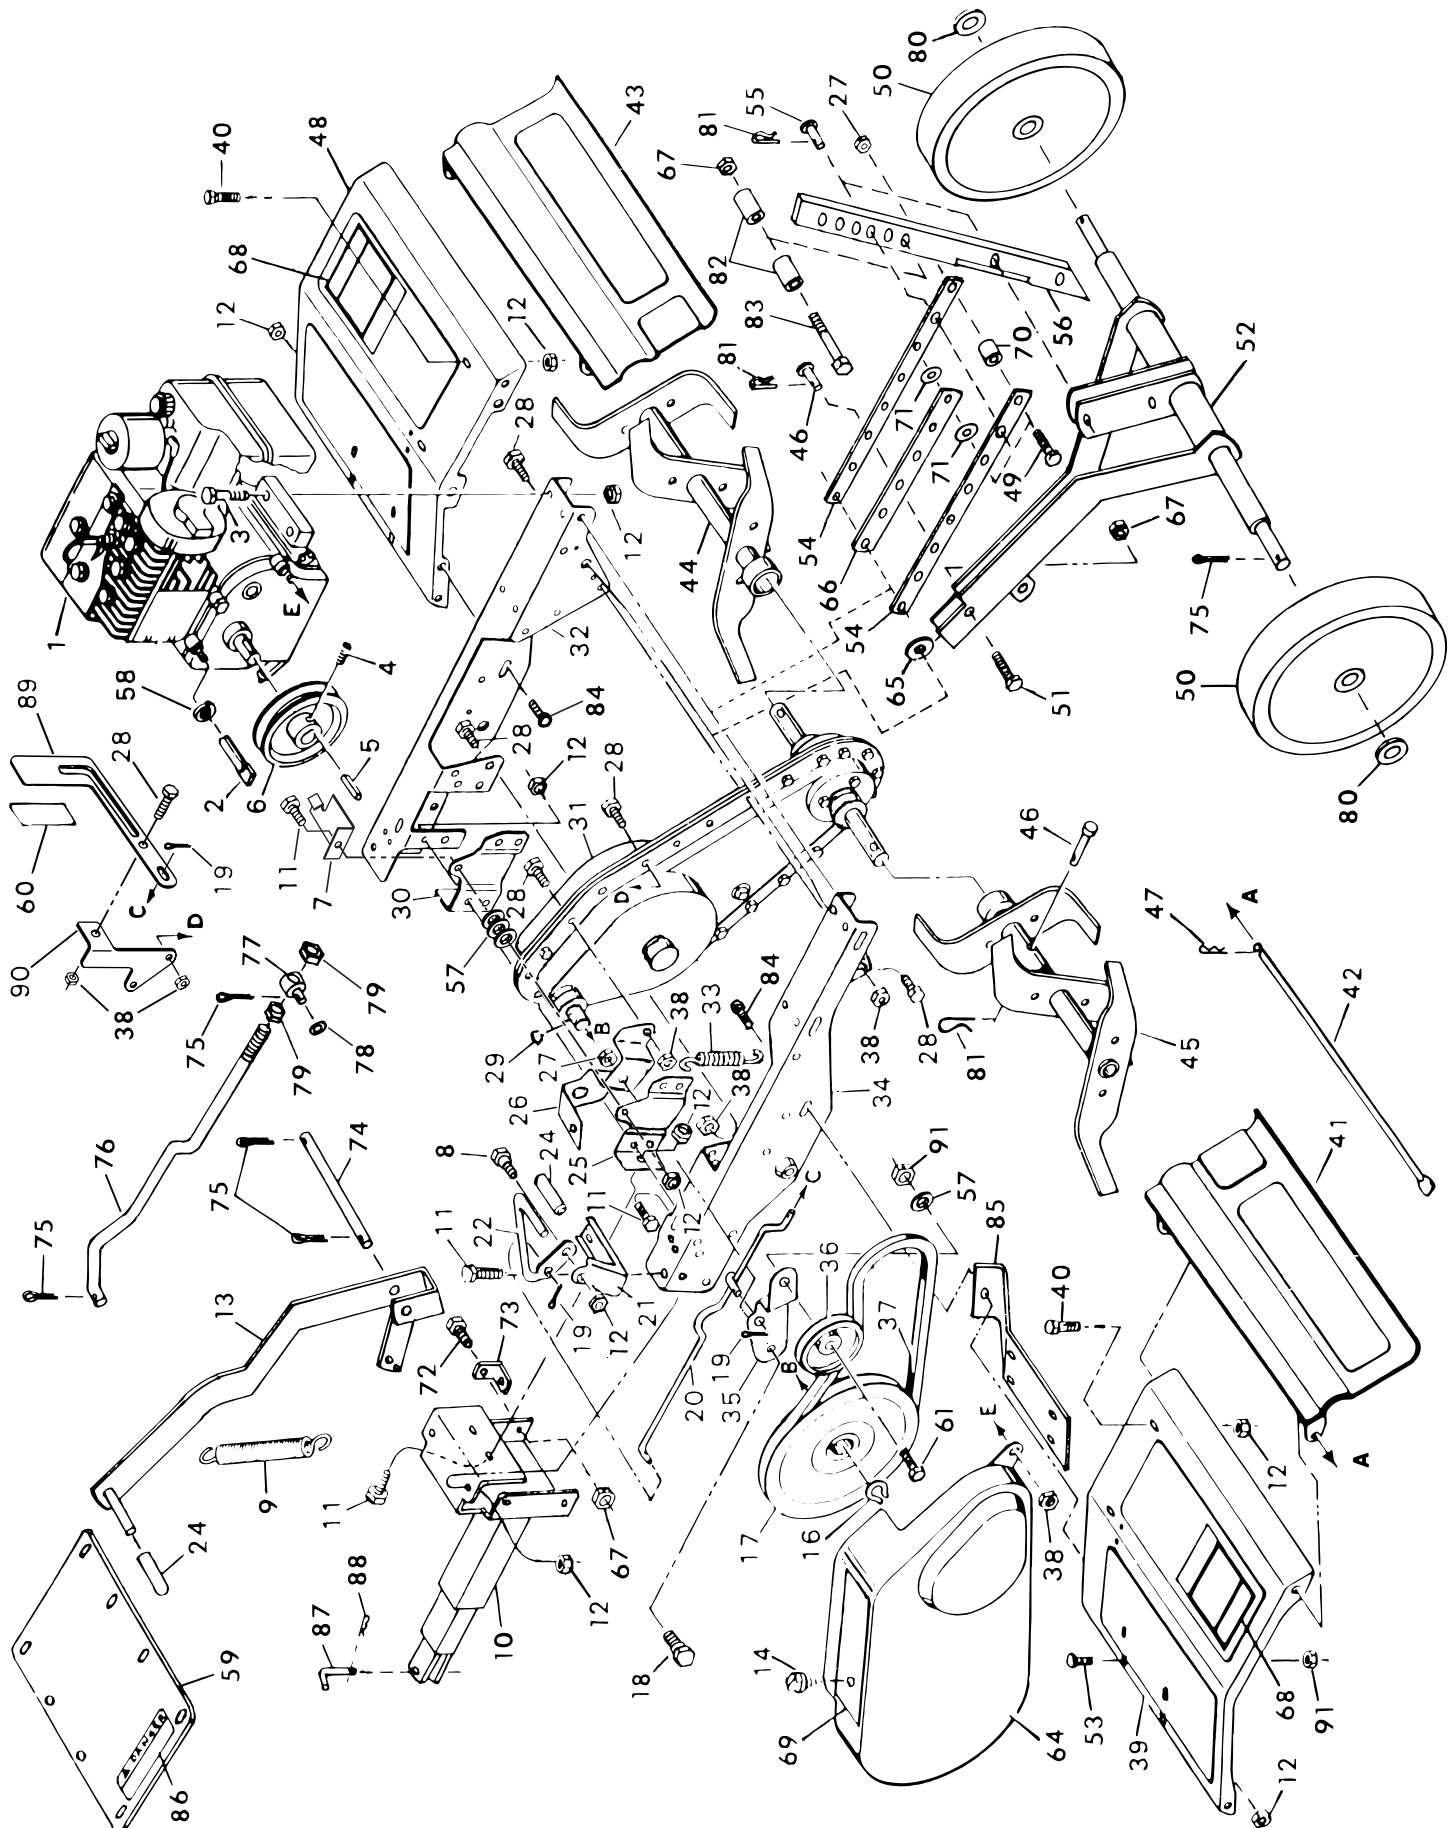

REPAIR PARTS FOR MODEL 45-0308, 810-218 5 HP TOW BEHIND TILLER

REPAIR PARTS FOR MODEL 45-0308, 810-218 5 HP TOW BEHIND TILLER

Ref. No.	Part Number	Description	Qty. Req.
1	HA24000	Engine	1
2	HA22819	Guide - Belt	1
3	43085	Bolt, 5/16-18 x 1-1/2" Hex Head	4
4	HA115321	Screw, 5/16-18 x 5/16" Cup Pt. Set	1
5	HA11154	Key, Square 3/16" x 2"	1
6	HA20176	Pulley	1
7	HA23738	Bracket, Lift Stop	1
8	HA20169	Bolt - Shoulder	1
9	HA19860	Spring, Depth Extension	1
10	HA20701	Hitch Bracket Assembly	1
11	43063	Bolt, 5/16-18 x 1" Hex Head	10
12	43064	Locknut, 5/16-18 Hex	25
13	HA20679	Lift Handle Assembly	1
14	HA15683	Screw, Self-Tapping 1/4" x 1/2"	1
16	HA20135	Ring, Retainer	1
17	HA20184	Pulley, Input	1
18	HA20178	Bolt - Shoulder	1
19	HA103373	Pin, Cotter 3/32" x 3/4"	1
20	HA20180	Clutch Rod Assembly	3
21	HA20167	Bracket, Clutch Control	1
22	HA20168	Lever, Clutch	1
24	HA20170	Grip, Handle	2
25	HA20162	Bracket, Guide - LH	1
26	HA20134	Bracket, Belt Guide & Idler Mounting	1
27	43082	Locknut, 3/8-16 Hex	10
28	43661	Bolt, 1/4-20 x 1" Hex Head	7
29	HA20185	Key, Woodruff No. 61	1
30	HA20163	Bracket, Guide - RH	1
31	HA20119	Transmission - Complete	1
32	HA20160	Chassis, Left	1
33	HA20186	Spring, Extension	1
34	HA20159	Chassis, Right	1
35	HA23258	Bracket, Idler	1
36	HA11496	Pulley, Idler	1
37	HA20187	V-Belt	1
38	HA4119	Nut, 1/4-20 Hex Lock	8
39	HA20936	Tine Shield Assembly - LH	1
40	43182	Bolt, 5/16-18 x 3/4" Hex Hd.	8
41	HA20112	Rear Guard Assembly - LH	1
42	HA20118	Connecting Pin, Rear Guard	2
43	HA20113	Rear Guard Assembly - LH	1
44	HA20094	Tine & Hub Assembly - RH	1
45	HA20088	Tine & Hub Assembly - LH	1
46	HA10070	Pin, Clevis	4
47	HA3430	Hair Cotter Pin	2
48	HA20935	Tine Shield Assembly - RH	1
49	43062	Bolt, 3/8-16 x 1-1/2" Hex Head	4
50	HA20918	Wheel	2
51	R74780828	Bolt, 1/2-13 x 1-3/4" Hex Head	1
52	HA20670	Pivot Axle Assembly	1
53	*GM-126227	Bolt, 3/8-16 x 3/4" Carriage	4
54	HA20725	Strap Frame Extension	2
55	HA3433	Pin, Clevis	2
56	HA20690	Stake, Drag	1
57	HA446363	Washer	1
58	43177	Lockwasher, 1/4" Med.	1
59	HA20316	Plate, Fender Support	1
60	HA20941	Decal, Caution Flag	1
61	41576	Bolt - 3/8-16 x 1-3/4" Hex Head	1
64	HA20704	Belt Guard (incl. #69)	1
65	HA14306	Washer	1
66	HA20691	Strap-Frame Extension Brace	1
67	43262	Nut, 1/2-13 Hex Lock	3
68	HA20938	Decal, Danger	2
69	HA20942	Decal	1
70	HA5713	Spacer	1
71	HA15200	Washer	2
72	HA180173	Bolt, 1/2-13 x 1" Hex Head	1
73	HA13780	Anchor - Spring	1
74	HA21366	Rod - Lift Anchor	1
75	HA120123	Pin - 1/8" x 1-1/4" Cotter	6
76	HA20688	Rod - Lift	1
77	HA19649	Anchor - Adjustment	1
78	HA120396	Washer - 17/32" x 1-1/6" x .095" Flat	1
79	HA124934	Nut - 1/2-20 Hex Jam	2
80	HA456151	Washer - 13/16" x 1-1/2" x .134" Flat	2
81	HA20481	Pin - Hair Cotter	6
82	HA7974	Spacer	2
83	HA445608	Bolt, 1/2-13 x 5-1/2" Hex Head	1
84	44326	Bolt, 5/16-18 x 1" Carriage	2
85	HA20932	Bracket - Wheel Weight Support	2
86	HA20940	Decal, Danger	1
87	HA5236	Pin - Locating	1
88	HA3341	Pin - Hair Cotter	1
89	HA20173	Flag, Caution	1
90	HA20172	Bracket, Caution Flag	1
91	HA21362	Nut, Hex Nylock 3/8-16	9
NP	HA24038	Owner's Manual	1

*Standard Hardware - Purchased Locally