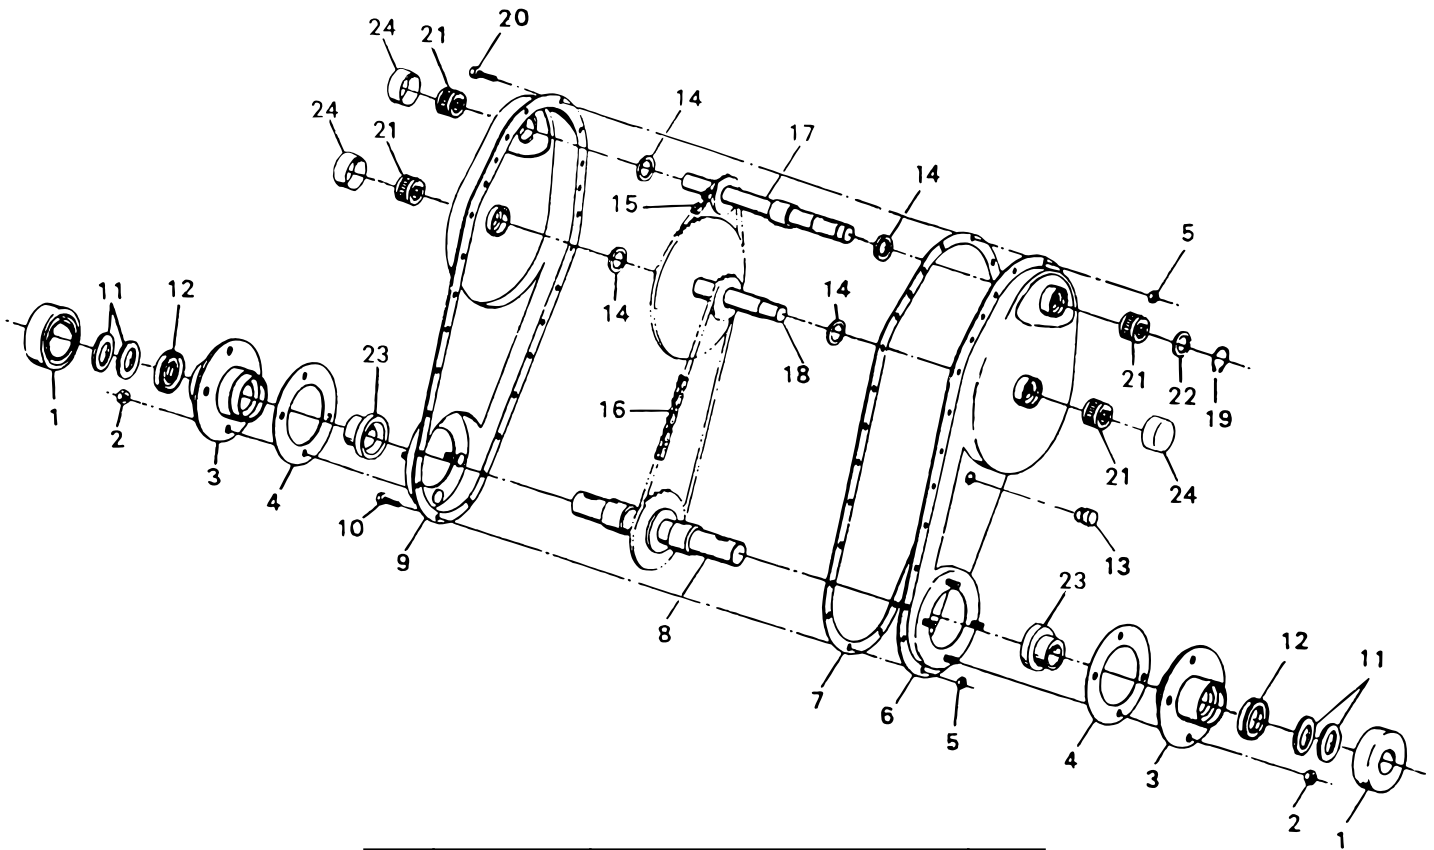

REPAIR PARTS FOR MODEL 45-0308, 810-218 5 HP TOW BEHIND TILLER

Ref. No.	Part Number	Description	Qty. Req.
1	HA20344	Dust Cap	2
2	*GM-9413227	Locknut, 5/16-18	8
3	HA20123	Flange & Bearing Assy	2
4	HA20122	Gasket, Flange	2
5	HA4119	Locknut, 1/4-20 Hex	17
6	HA20120	Drive Housing & Bearing Assy - LH	1
7	HA20136	Gasket, Drive Housing	1
8	HA20127	Tine Shaft Assy	1
9	HA20121	Idler Pulley Assy	1
10	43866	Bolt, Hex 1/4-20 x 5/8" Grade 8	15
11	HA20125	Washer, Felt	4
12	HA20124	Seal, Rubber	2
13	HA20130	Plug, Transmission Oil	1
14	HA20129	Washer, Thrust	4
15	HA20132	Chain Assembly #40	1
16	HA20128	Chain Assembly #50	1
17	HA20133	Input Shaft Assembly	1
18	HA20131	Idler Shaft Assembly	1
19	HA20135	Ring, Retainer 5/8" Dia. Shaft	2
20	1509-90	Bolt - 1/4-20 x 1-1/4" Hex Head	2
21	HA20137	Bearing	4
22	HA20145	Seal	1
23	HA20156	Bearing, Flange	2
24	HA20138	Cap, Bearing	3