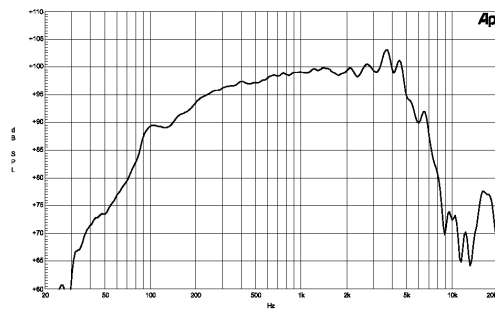

8 PL 21 | Midrange

Extremely high efficiency midrange,
2" aluminium voice coil with very flat
response up to 5 kHz.

Horns

HF Compression drivers

Coaxials

Speakers

Specifications

Nominal Diameter	200 mm (8 in.)
Nominal Impedance	8 Ω
Minimum Impedance	6.6 Ω
Power Handling (90 -900 Hz)	
Nominal ¹	200 W
Continuous Program ²	400 W
Sensitivity (1W/1m) ³	99 dB
Frequency Range	90-5000 Hz
Voice Coil Diameter	50 mm (2 in.)
Winding Material	Aluminium
Former Material	Kapton
Winding Depth	9 mm (11/32 in.)
Magnetic Gap Depth	8 mm (5/16 in.)
Flux Density	1.25 T

Also available in 16 Ω, data upon request

Thiele & Small Parameters⁴

Fs	94 Hz
Re	5.4 Ω
Qes	0.3
Qms	5.5
Qts	0.29
Vas	13 dm. ³ (0.46 cu. ft.)
Sd	220 cm. ² (34.1 sq. in.)
η ₀	3.4 %
X max	± 1 mm.
Mms	15 gr.
Bl	12.7 Tm
Le	0.3 mH

¹ 2 hours test made with continuous pink noise signal (6 dB crest factor) within the specified range . Power calculated on rated minimum impedance. Loudspeaker in free air.

² Power on Continuous Program is defined as 3 dB greater than the Nominal rating.