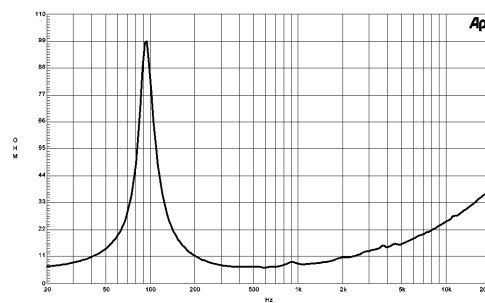

8 PL 21 | Midrange

Extremely high efficiency midrange,
2" aluminium voice coil with very flat
response up to 5 kHz.

Horns

HF Compression drivers

Coaxials

Speakers

Specifications

Nominal Diameter	200 mm (8 in.)
Nominal Impedance	8 Ω
Minimum Impedance	6.6 Ω
Power Handling (90 -900 Hz)	
Nominal ¹	200 W
Continuous Program ²	400 W
Sensitivity (1W/1m) ³	99 dB
Frequency Range	90-5000 Hz
Voice Coil Diameter	50 mm (2 in.)
Winding Material	Aluminium
Former Material	Kapton
Winding Depth	9 mm (11/32 in.)
Magnetic Gap Depth	8 mm (5/16 in.)
Flux Density	1.25 T

Also available in 16 Ω, data upon request

Thiele & Small Parameters⁴

Fs	94 Hz
Re	5.4 Ω
Qes	0.3
Qms	5.5
Qts	0.29
Vas	13 dm. ³ (0.46 cu. ft.)
Sd	220 cm. ² (34.1 sq. in.)
η ₀	3.4 %
X max	± 1 mm.
Mms	15 gr.
Bl	12.7 Tm
Le	0.3 mH