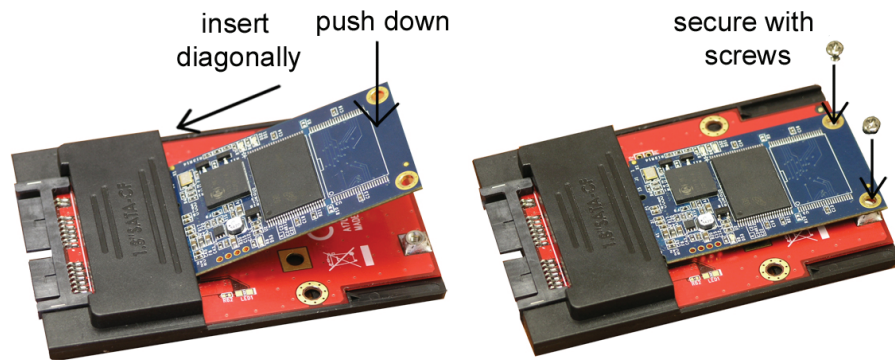

Hours: 8:30 am - 6:00 pm PST

Phone: 408-453-6212

Email: <http://www.addonics.com/support/query/>

Installation

1. Slide your mSATA SSD into the adapter.
2. Install the adapter and card into the mounting bracket as shown.
3. Completed assembly is suitable for mounting the same way as a 2.5" hard disk, including connector position and mounting taps.