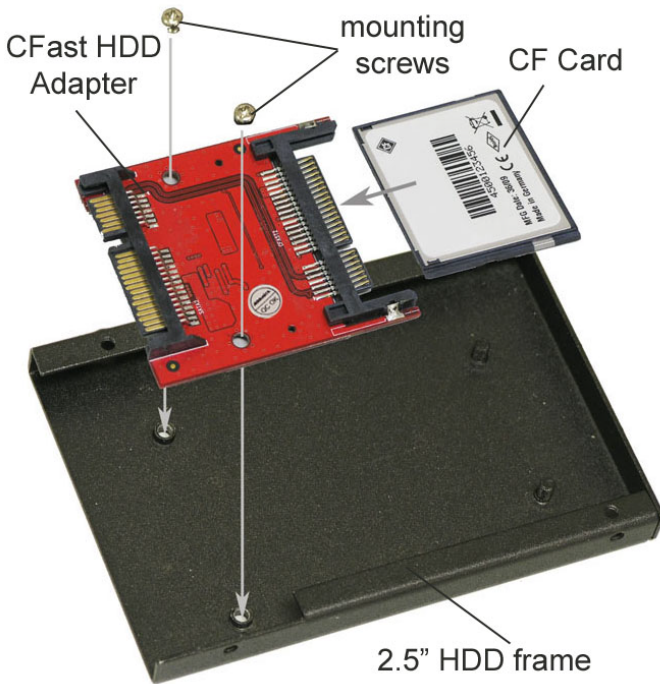

## 2.5" CFAST Flash Drive (AD25CFSTD)

[www.addonics.com](http://www.addonics.com)

v8.1.11

## Installation

1. Slide your CFast card into the adapter.
2. Install the adapter and card into the mounting bracket as shown.
3. Completed assembly is suitable for mounting the same way as a 2.5" hard disk, including connector position and mounting taps.