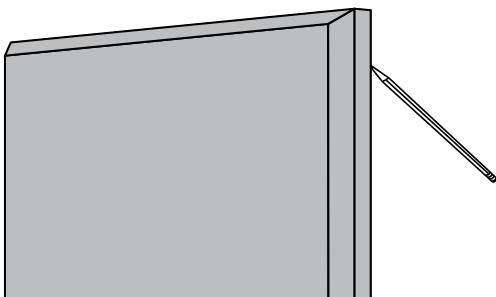

SonoFlat Panel Installation Guide

1. **1** Mark intended location of each **SonoFlat Panel** on the wall or ceiling.

1. **3** Carefully press **SonoFlat Panel** to the marked location. Maintain continuous pressure. Depending on environmental and surface conditions, it will take anywhere from 2-4 minutes to hold.

1. **2** Apply **Tubetak Pro** to the back of the **SonoFlat Panel**, as pictured.