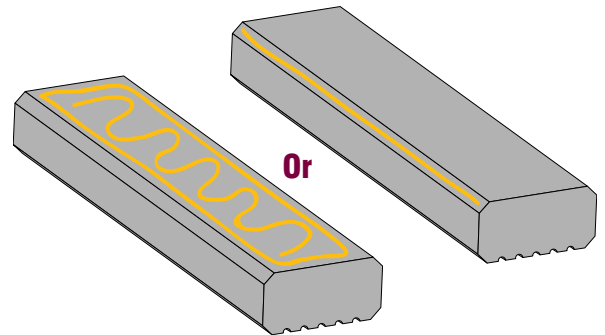

On wall w/ Collars

SonoColumn Installation Guide

- 1** Mark intended location of each **SonoColumn**.

- 3** Carefully press **SonoColumn** to the marked location of the wall or ceiling. Maintain continuous pressure. Depending on environmental and surface conditions, it will take anywhere from 2-4 minutes to hold.

- 2** Apply **Tubetak Pro** to either the back or the beveled edge of the **SonoColumn**, depending on chosen placement.

- 4** Place **SonoCollar** around **SonoColumn**, if desired. The inside section of each **SonoCollar** can also be used to increase the height of the **SonoColumn** by 6".