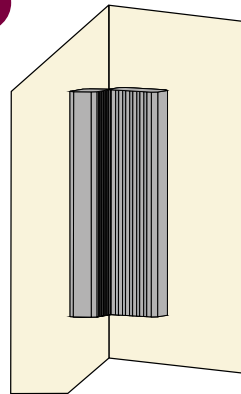

SonoColumn Placement Options

1

Flush in corner

2

At 45° to corner

3

Side-by-side in corner

4

On wall w/ Collars

SonoColumn Installation Guide

- 1** Mark intended location of each **SonoColumn**.

- 3** Carefully press **SonoColumn** to the marked location of the wall or ceiling. Maintain continuous pressure. Depending on environmental and surface conditions, it will take anywhere from 2-4 minutes to hold.