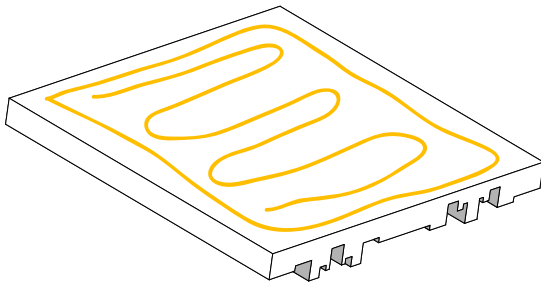

SonoFlat SFS-184 General Information

Recommended Additional Installation Materials

- Caulk-gun (for Tubetak Pro)
- Tape measure
- Carpenters Level
- Small ladder (depending on ceiling height)

Optional Additional Installation Materials

- Foamtak Spray Adhesive*
- T-Pins

* This system includes **Tubetak Pro Adhesive**, which is safe to use on all included products. You may wish to use Auralex's **Foamtak Spray Adhesive** for quicker drying times. **Foamtak** is available through all Auralex authorized dealers. **Do NOT use Foamtak to install Q'Fusors.**

Q'Fusor Installation Guide

1. 1 Apply **Tubetak Pro** to the back of the **Q'Fusor**, as pictured.