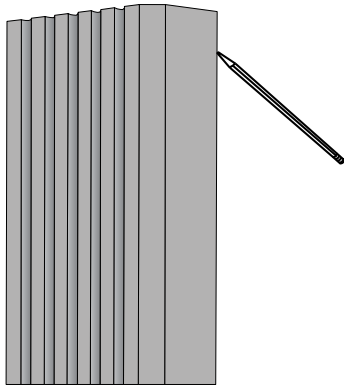

SonoColumn Placement Options

1

Flush in corner

2

At 45° to corner

3

Side-by-side in corner

4

On wall w/ Collars

SonoColumn Installation Guide

- 1** Mark intended location of each **SonoColumn**.

- 3** Carefully press **SonoColumn** to the marked location of the wall or ceiling. Maintain continuous pressure. Depending on environmental and surface conditions, it will take anywhere from 2-4 minutes to hold.