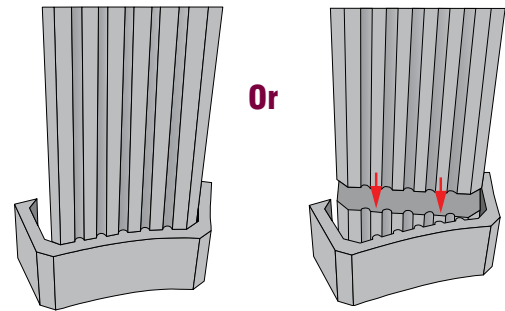

On wall w/ Collars

SonoColumn Installation Guide

- 1** Mark intended location of each **SonoColumn**.

- 3** Carefully press **SonoColumn** to the marked location of the wall or ceiling. Maintain continuous pressure. Depending on environmental and surface conditions, it will take anywhere from 2-4 minutes to hold.

- 2** Apply **Tubetak Pro** to either the back or the beveled edge of the **SonoColumn**, depending on chosen placement.

- 4** Place **SonoCollar** around **SonoColumn**, if desired. The inside section of each **SonoCollar** can also be used to increase the height of the **SonoColumn** by 6".