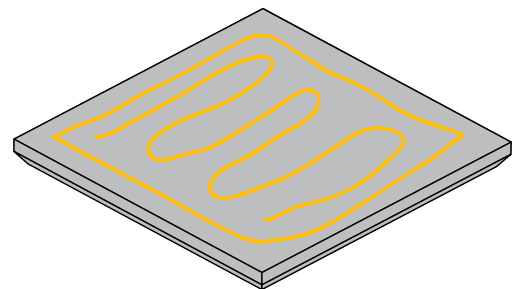

- 2** Apply **Tubetak Pro** to either the back or the beveled edge of the **SonoColumn**, depending on chosen placement.

- 4** Place **SonoCollar** around **SonoColumn**, if desired. The inside section of each **SonoCollar** can also be used to increase the height of the **SonoColumn** by 6".

TIP

For a stronger hold, with the adhesive applied, press **SonoColumn** firmly into place, immediately remove panel and press it firmly again into the same spot.

SonoFlat Panel Installation Guide

- 1** Mark intended location of each **SonoFlat Panel** on the wall or ceiling.

- 3** Carefully press **SonoFlat Panel** to the marked location. Maintain continuous pressure. Depending on environmental and surface conditions, it will take anywhere from 2-4 minutes to hold.

- 2** Apply **Tubetak Pro** to the back of the **SonoFlat Panel**, as pictured.