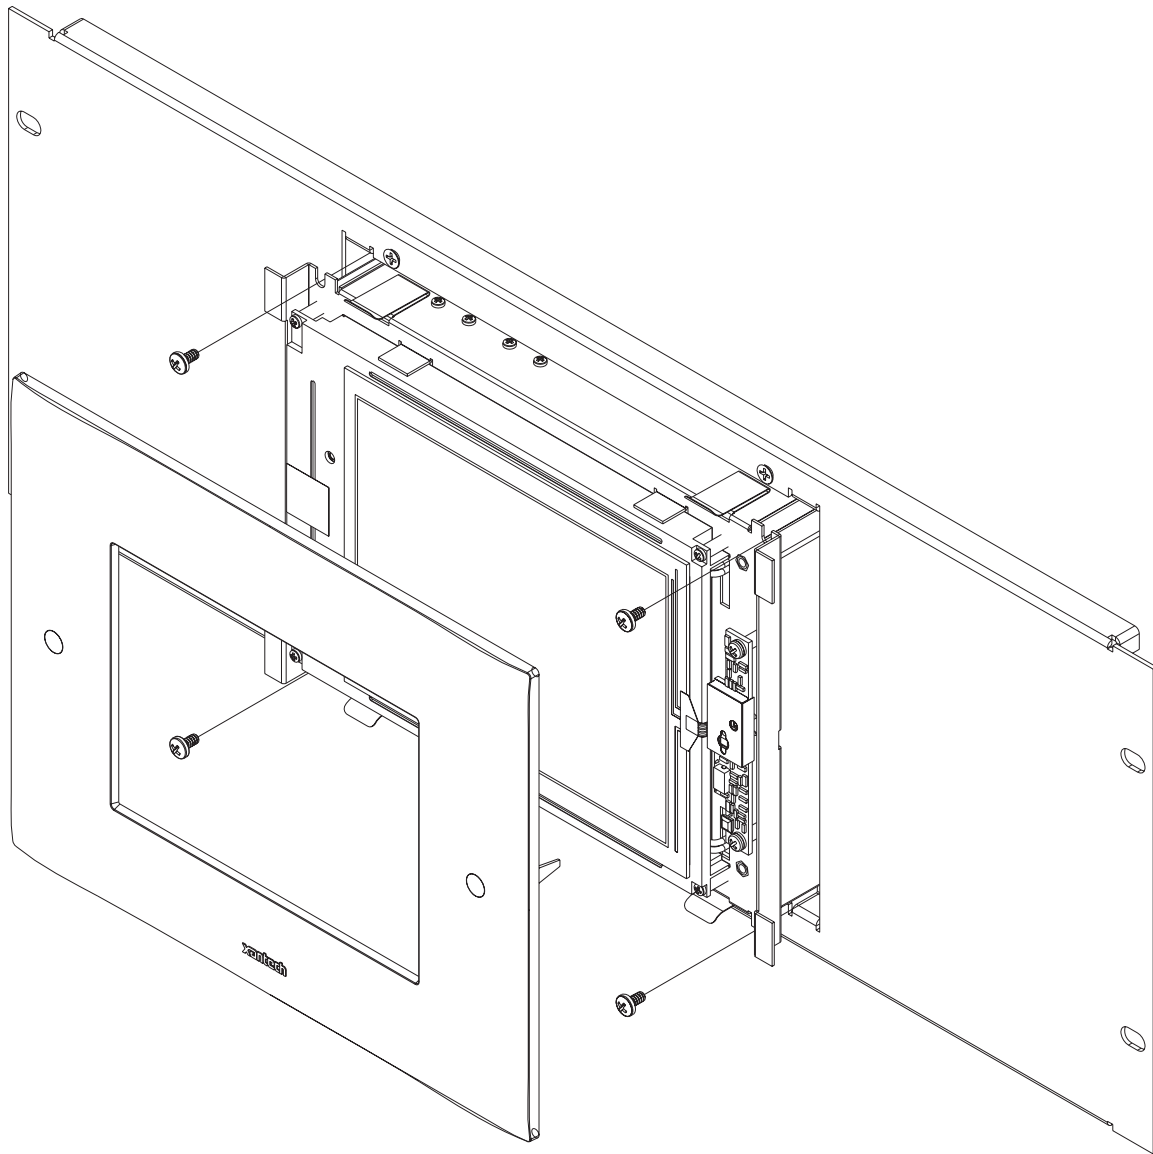

Xantech
Instructions CSPLCD64RMP
Rack Mount Panel 19" Black

Standard SmartPad™ LCD Bezel Mounting Instructions (SPLCD64BZ)

1. Using the included screws (10-32 5/8"), mount the rack mount panel to the system rack.
2. Attach the Xantech touch-screen controller to the rack mount panel by screwing in the 6-32x1/4" screws (included with the back box) to all four corners.
3. Place the SPLCD Bezel on top of the Xantech touch-screen controller by lining up the tabs and inserting slowly.
4. Installation Complete!

Specifications:

Rack Mount Dimension: 19" Width x 6.97" Height (48.26cm x 17.73cm)

Rack Height = 4U (1U=1.75")

Finish: Camel Paint, Acrylic Flat Black

Material: Electro-Galvanized Steel

Doc. Number 08905077A

Xantech
Instructions CSPLCD64RMP
Rack Mount Panel 19" Black

CSPLCD Security Bezel Mounting Instructions (CTD64SBZ)

1. Using the included screws (10-32 5/8"), mount the rack mount panel to the system rack.
2. Attach the Xantech touch-screen controller to the rack mount panel by screwing in the included 1/4" hex standoffs to all four corners.
CAUTION: Over tightening may result in broken hex standoffs.
3. Place the SPLCD Security Bezel on top of the Xantech touch-screen controller by lining up the tabs and inserting slowly. Be sure the female threads of all four hex standoffs and be seen through the countersunk holes.
4. Screw in the desired 6-32x1/2" security screws to all four corners.
5. Installation Complete!