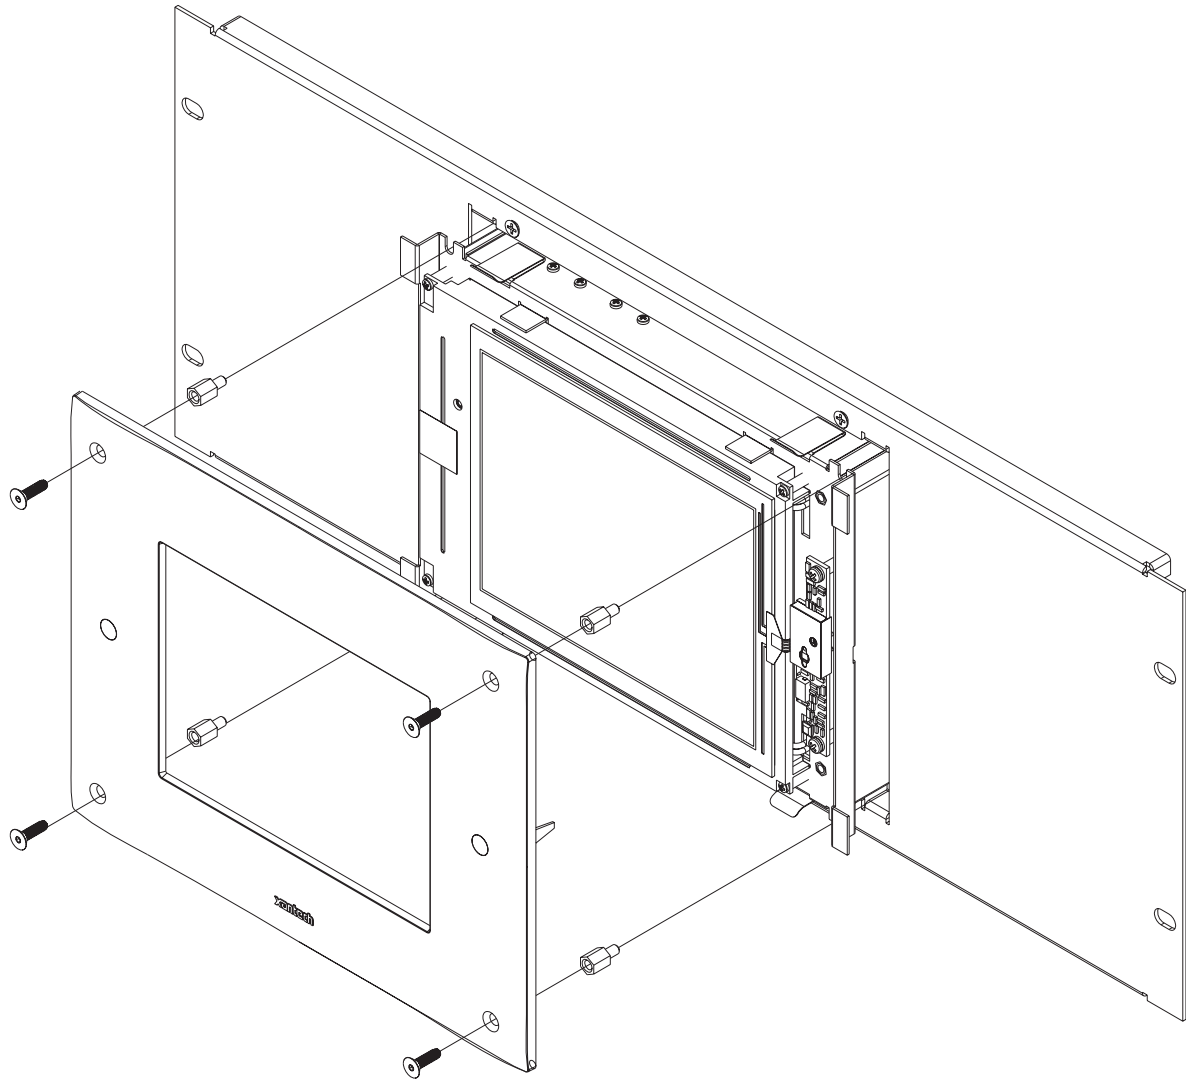

Xantech
Instructions CSPLCD64RMP
Rack Mount Panel 19" Black

Standard SmartPad™ LCD Bezel Mounting Instructions (SPLCD64BZ)

1. Using the included screws (10-32 5/8"), mount the rack mount panel to the system rack.
2. Attach the Xantech touch-screen controller to the rack mount panel by screwing in the 6-32x1/4" screws (included with the back box) to all four corners.
3. Place the SPLCD Bezel on top of the Xantech touch-screen controller by lining up the tabs and inserting slowly.
4. Installation Complete!

Specifications:

Rack Mount Dimension: 19" Width x 6.97" Height (48.26cm x 17.73cm)

Rack Height = 4U (1U=1.75")

Finish: Camel Paint, Acrylic Flat Black

Material: Electro-Galvanized Steel

Doc. Number 08905077A

Xantech
Instructions CSPLCD64RMP
Rack Mount Panel 19" Black

CSPLCD Security Bezel Mounting Instructions (CTD64SBZ)

1. Using the included screws (10-32 5/8"), mount the rack mount panel to the system rack.
2. Attach the Xantech touch-screen controller to the rack mount panel by screwing in the included 1/4" hex standoffs to all four corners.
CAUTION: Over tightening may result in broken hex standoffs.
3. Place the SPLCD Security Bezel on top of the Xantech touch-screen controller by lining up the tabs and inserting slowly. Be sure the female threads of all four hex standoffs and be seen through the countersunk holes.
4. Screw in the desired 6-32x1/2" security screws to all four corners.
5. Installation Complete!