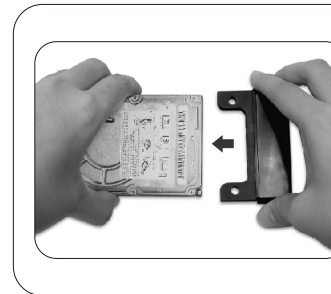

ViPower Aluminum 2.5" External Enclosure Installation Guide

* Please refer to this installation guide for the following products: VPA2-2528, VPA2-25118, VPA2-25011, VPA2-25018

Step. **1**

Remove two retaining screws on the front panel

Step. **4**

Slide in the HDD into the case

Step. **2**

Take out the front panel

Step. **5**

Secure the front panel

Step. **3**

Connect the HDD with the front panel

Step. **6**

Unique screwless design for easy installation

Step. **7**

Installation completed

Free Manuals Download Website

<http://myh66.com>

<http://usermanuals.us>

<http://www.somanuals.com>