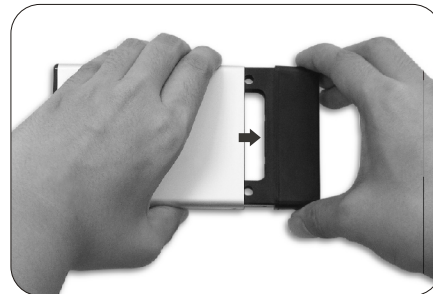

ViPower Aluminum 2.5" External Enclosure Installation Guide

* Please refer to this installation guide for the following products: VPA2-2528, VPA2-25118, VPA2-25011, VPA2-25018

Step. **1**

Remove two retaining screws on the front panel

Step. **4**

Slide in the HDD into the case

Step. **2**

Take out the front panel

Step. **5**

Secure the front panel

Step. **3**

Connect the HDD with the front panel