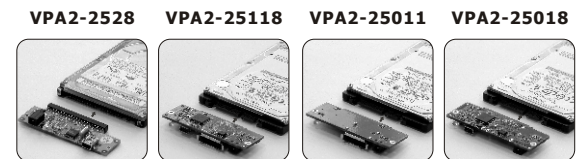

ViPower Aluminum 2.5" External Enclosure Installation Guide

* Please refer to this installation guide for the following products: VPA2-2528, VPA2-25118, VPA2-25011, VPA2-25018

Step. **1**

Remove two retaining screws on the front panel

Step. **4**

Slide in the HDD into the case

Step. **2**

Take out the front panel

Step. **5**

Secure the front panel

Step. **3**

Connect the HDD with the front panel