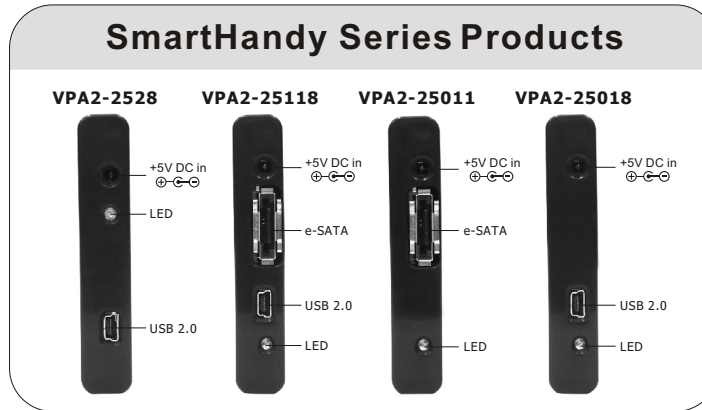

ViPower Aluminum 2.5" External Enclosure Installation Guide

* Please refer to this installation guide for the following products: VPA2-2528, VPA2-25118, VPA2-25011, VPA2-25018

Step. **1**

Remove two retaining screws on the front panel

Step. **4**

Slide in the HDD into the case

Step. **2**

Take out the front panel

Step. **5**

Secure the front panel

Step. **3**

Connect the HDD with the front panel