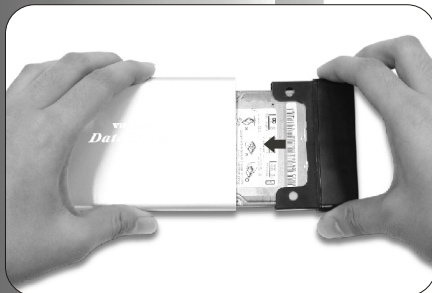

ViPower Aluminum 2.5" External Enclosure Installation Guide

* Please refer to this installation guide for the following products: VPA2-2528, VPA2-25118, VPA2-25011, VPA2-25018

Step. **1**

Remove two retaining screws on the front panel

Step. **4**

Slide in the HDD into the case

Step. **2**

Take out the front panel

Step. **5**

Secure the front panel

Step. **3**

Connect the HDD with the front panel