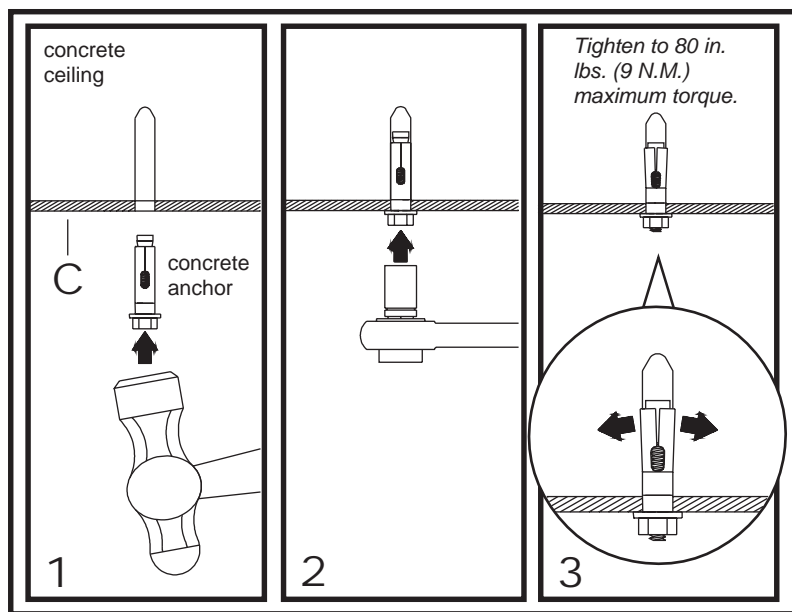

1 CONCRETE CEILING INSTALLATION

(If attaching to a wood joist ceiling skip to step 2).

NOTE: Concrete anchors are NOT supplied.

USE ONLY RAWL™ #5005 OF HILTI™ HL814 CONCRETE EXPANSION ANCHORS.

[.312 X 1.625 (8mm X 41mm)]

Drill four 5/16" (8mm) dia. holes 1.75" (45mm) deep.
Attach ceiling bracket (**F**) using four concrete anchors.

Tighten to 80 in. lbs (9 N.M.) maximum torque.
See also **CONCRETE ANCHOR INSTALLATION** below.

CONCRETE ANCHOR INSTALLATION

**THESE CONCRETE ANCHORS ARE FOR DIRECT ATTACHMENT TO LOAD BEARING CONCRETE ONLY!#
NOT FOR ATTACHMENT TO CONCRETE CEILING COVERED WITH PLASTER, DRYWALL,
TILE OR OTHER FINISHING MATERIAL.**

CROSS SECTION

2 WOOD JOIST CEILING INSTALLATION

Use a stud finder to locate ceiling joists. All screws must go into solid wood.

Drill four 5/32" (4mm) dia. holes, 2.5" (65mm) deep into wood.

Attach ceiling bracket (**F**) using #14 x 2.5" (6mm x 65mm) wood screws, not supplied.

Tighten to 80 in. lbs (9 N.M.) maximum torque.

CAUTION: Tighten wood screws so ceiling bracket is firmly attached. But **DO NOT TIGHTEN WITH EXCESSIVE FORCE!** Overtightening can cause stress damage to wood screws, greatly reducing their holding power!