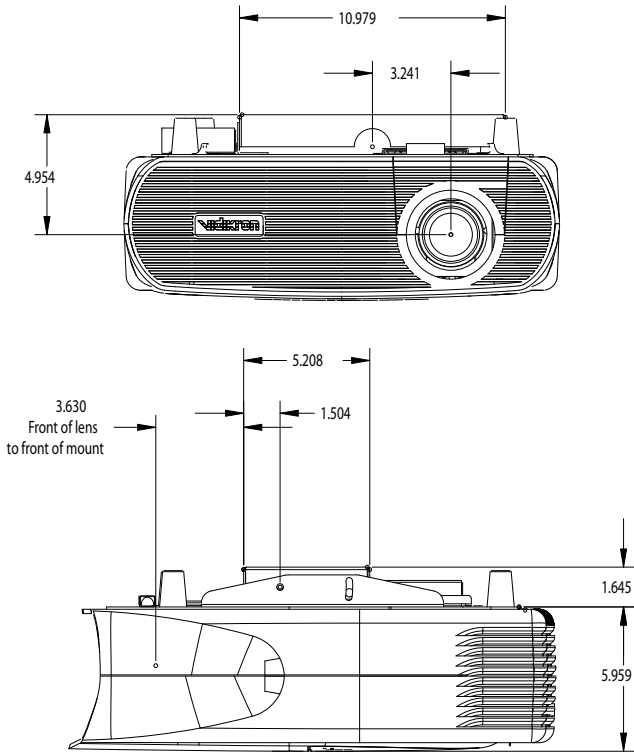

For customer service or to order additional mounting hardware call 1-888-4VIDIKRON.

Before you start, check the parts list below to make sure all parts are included.

ITEM	QTY	DESCRIPTION
1	6	8-32 x 3/8" Phillips-Pan Head screw
2	1	Ceiling Mount
3	2	1/4-20 Flat Washer
4	2	1/4-20 Lock Washer
5	2	Socket head cap screw 1/4-20 x 5/8
6	1	Ceiling Mount Bracket Left
7	1	Ceiling Mount Bracket Right

[.312 X 1.625 (8mm X 41mm)]

Drill four 5/16" (8mm) dia. holes 1.75" (45mm) deep.  
Attach ceiling bracket (**F**) using four concrete anchors.

Tighten to 80 in. lbs (9 N.M.) maximum torque.  
See also **CONCRETE ANCHOR INSTALLATION** below.