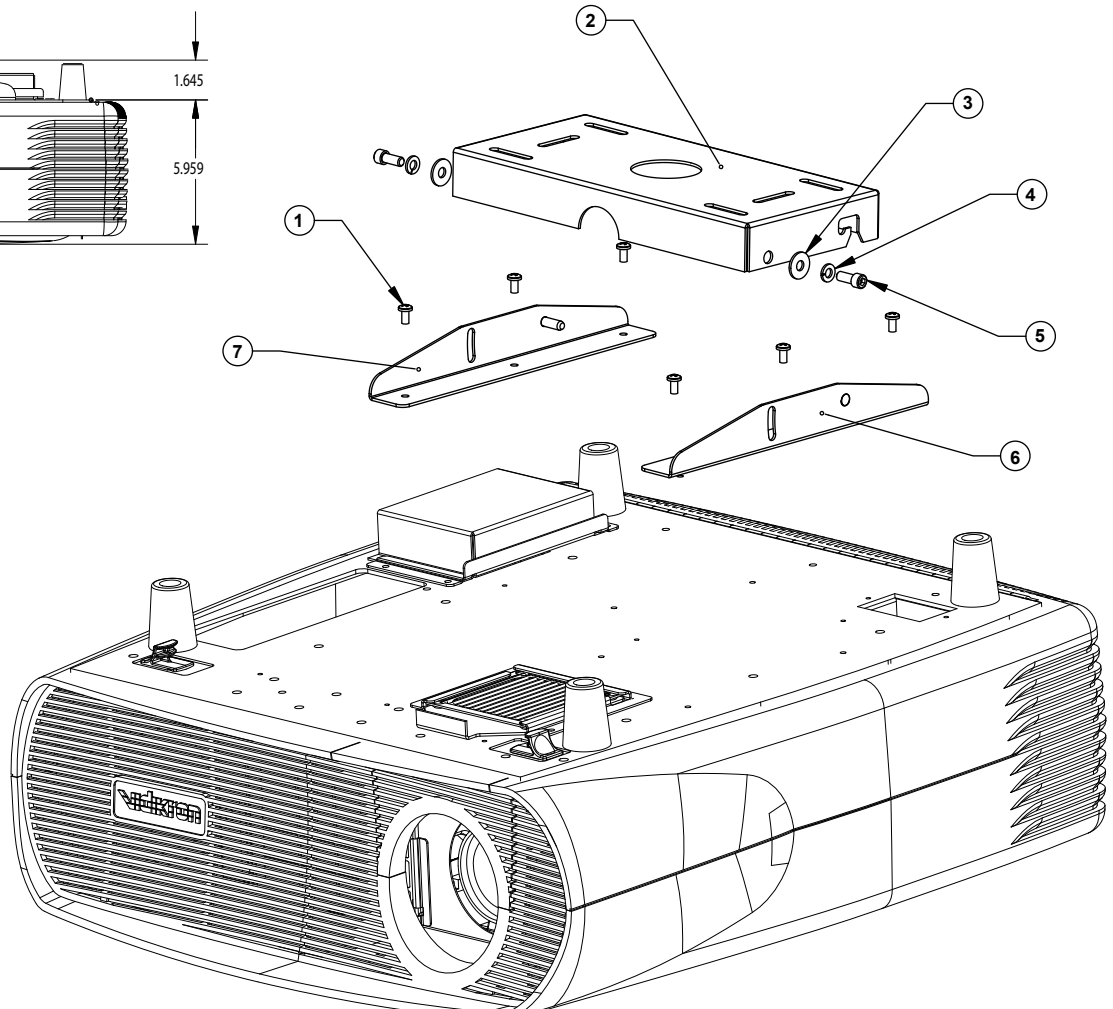

# Installation and Assembly

Secure Ceiling Mount for the  
Model 60 / Model 80

VIHK-000150

**IMPORTANT! Read entire instruction sheet before you start installation and assembly.**

This product must be installed by a qualified, professional installer.

For customer service or to order additional mounting hardware call 1-888-4VIDIKRON.

Before you start, check the parts list below to make sure all parts are included.

ITEM	QTY	DESCRIPTION
1	6	8-32 x 3/8" Phillips-Pan Head screw
2	1	Ceiling Mount
3	2	1/4-20 Flat Washer
4	2	1/4-20 Lock Washer
5	2	Socket head cap screw 1/4-20 x 5/8
6	1	Ceiling Mount Bracket Left
7	1	Ceiling Mount Bracket Right

[.312 X 1.625 (8mm X 41mm)]

Drill four 5/16" (8mm) dia. holes 1.75" (45mm) deep.  
Attach ceiling bracket (**F**) using four concrete anchors.

Tighten to 80 in. lbs (9 N.M.) maximum torque.  
See also **CONCRETE ANCHOR INSTALLATION** below.