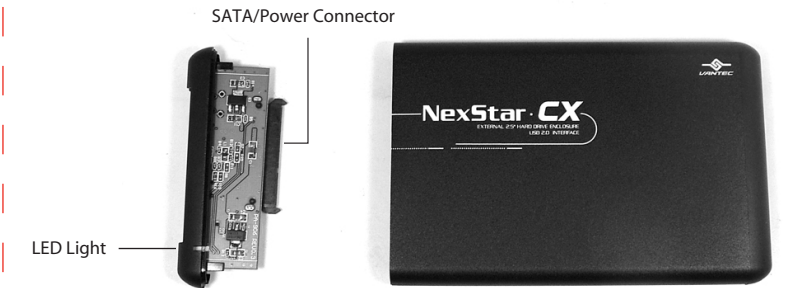

2. System Requirements

Intel Pentium II 350 MHz Compatible or Mac G3 Processor & Greater
Microsoft Windows 98SE/ME/2000/XP/Vista or Mac OS 8.6 & Greater USB-Equipped System
For USB 2.0 Speeds, the System Must Support USB 2.0 Specifications

3. Specifications/Features

Features :

- Aluminum Casing Cools Down Your Hard Drive.
- Transfer Rates Up to 480Mbps w/USB 2.0.
- Easily Add Storage to Any System with USB.
- Hot-Swappable: Plug & Play Without Rebooting.
- Attractive Blue LED Indicates Power & HDD Activity.

Specifications :

- Device Support : SATA I/II Hard Drive
- Device Size : 2.5"
- Internal Interface : SATA
- External Interface : USB 2.0
- Material : Aluminum
- Dimension : 135 x 82 x 13mm

Package Includes :

- 2.5" NexStar CX Enclosure
- USB Y-Cable
- User Manual
- Installation Screws

3. Parts Layout

NexStar CX External 2.5" HDD Enclosure :