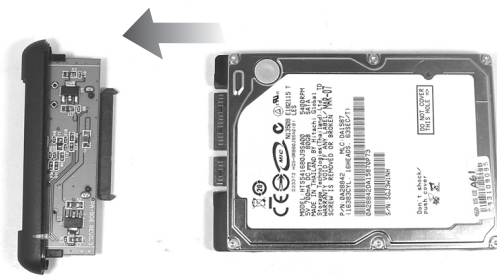

4. Installation

4-1 Connect the 2.5" hard drive to the SATA/Power connector.