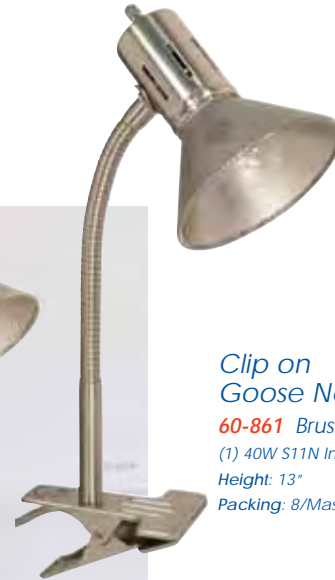

# floor & Desk Lamps

desk lamps & specialty lighting

*Halogen Clip on  
Goose Neck Lamp*

**60-851** Brushed Nickel  
(1) 35W GU10 Included  
Height: 13"  
Packing: 12/Master

*Halogen  
Pin Up Lamp*

**60-852** Brushed Nickel  
(1) 35W GU10 Included  
Height: 13"  
Packing: 12/Master

*Halogen  
Clip On Lamp*

**60-850** Brushed Nickel  
(1) 35W GU10 Included  
Height: 7"  
Packing: 12/Master  
Clam shell blister

*Halogen  
Goose Neck  
Desk Lamp*

**60-853** Brushed Nickel  
(1) 35W GU10 Included  
Height: 13"  
Packing: 8/Master

*Halogen  
Goose Neck  
Floor Lamp*

**60-854** Brushed Nickel  
(1) 35W GU10 Included  
Height: 64"  
Packing: 2/Master

# floor & Desk Lamps

desk lamps & specialty lighting

*Clip on  
Goose Neck Lamp*  
**60-861** Brushed Nickel  
(1) 40W S11N Included  
Height: 13"  
Packing: 8/Master

*Small Goose Neck  
Desk Lamp*  
**60-862** Brushed Nickel  
(1) 40W S11N Included  
Height: 13"  
Packing: 12/Master