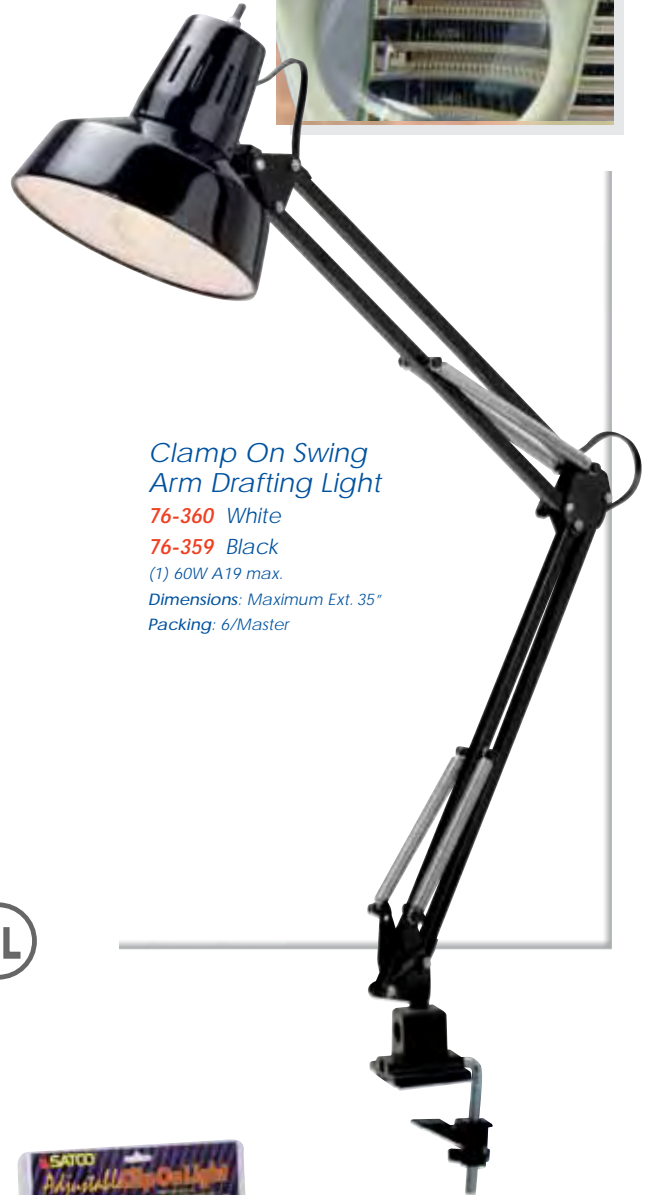

**Desk Lamp**  
76-355 Steel/Black  
(1) 60W A19 max.  
Dimensions: Height 20"  
Packing: 6/Master

**Clip-On Light**  
76-357 Steel/Black  
with Coiled Cord  
(1) 60W A19 max.  
Dimensions: Height 9"  
Packing: 6/Master

Stationery items  
NOT INCLUDED!

**Organizer Desk Lamp**  
76-356 Steel/Black  
(1) 60W A19 max.  
Dimensions: Height 20"  
Packing: 6/Master

# desk Lamps

desk lamps & specialty lighting

**Goose Neck Desk Lamp**  
**77-537** Black  
**77-538** White  
 (1) 60W A19 max.  
 Dimensions: Height 20"  
 Packing: 6/Master

**Clamp On Swing Arm Drafting Light**  
**76-360** White  
**76-359** Black  
 (1) 60W A19 max.  
 Dimensions: Maximum Ext. 35"  
 Packing: 6/Master