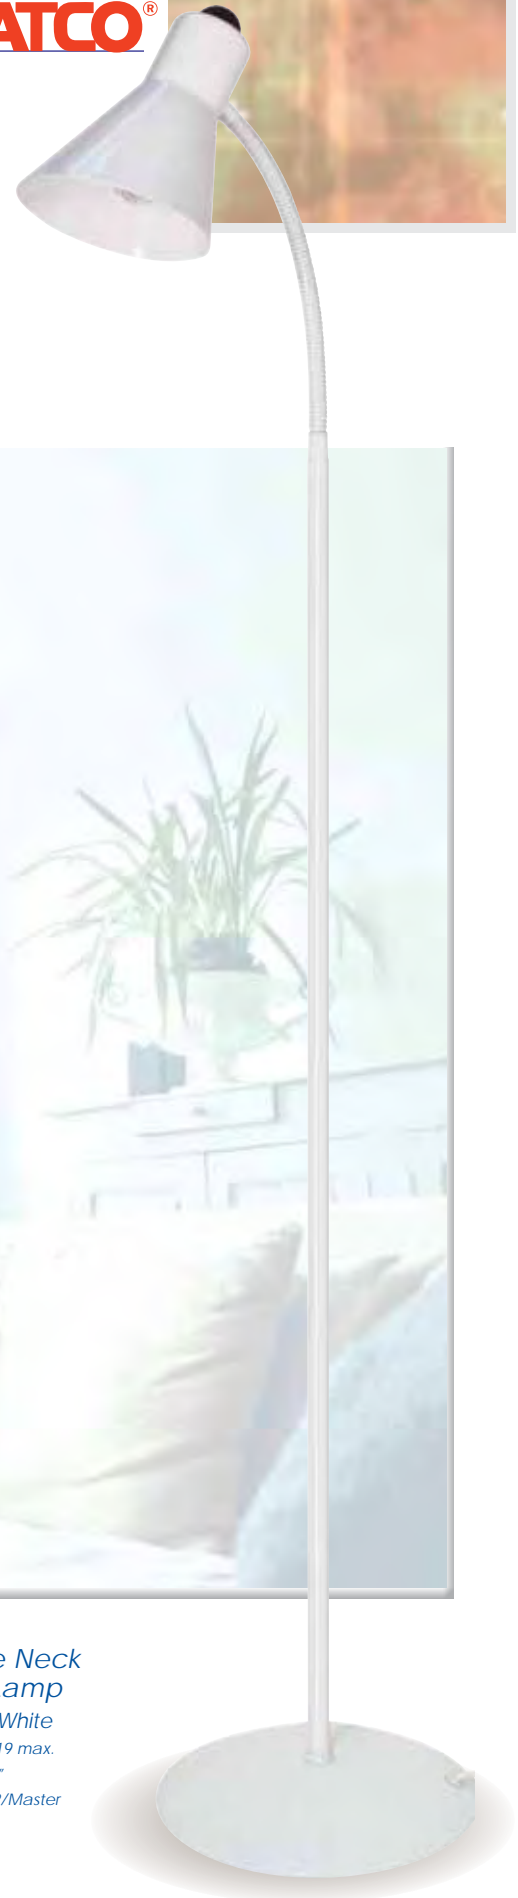

# floor & Desk Lamps

*Twin Goose Neck  
Desk Lamp*

**60-801** White  
(2) 60W A19 max.  
Height: 16½"  
Packing: 4/Master

*Goose Neck  
Desk Lamp*

**60-800** White  
(1) 60W A19 max.  
Height: 16½"  
Packing: 4/Master

*Goose Neck  
Floor Lamp*

**60-802** White  
(1) 60W A19 max.  
Height: 64"  
Packing: 2/Master

desk lamps & specialty lighting

*Goose Neck  
Floor Lamp*

**60-805** Black  
(1) 60W A19 max.  
Height: 64"  
Packing: 2/Master

*Goose Neck  
Desk Lamp*

**60-803** Black  
(1) 60W A19 max.  
Height: 16½"  
Packing: 4/Master

*Twin Goose Neck  
Desk Lamp*

**60-804** Black  
(2) 60W A19 max.  
Height: 16½"  
Packing: 4/Master

*Goose Neck  
Floor Lamp*