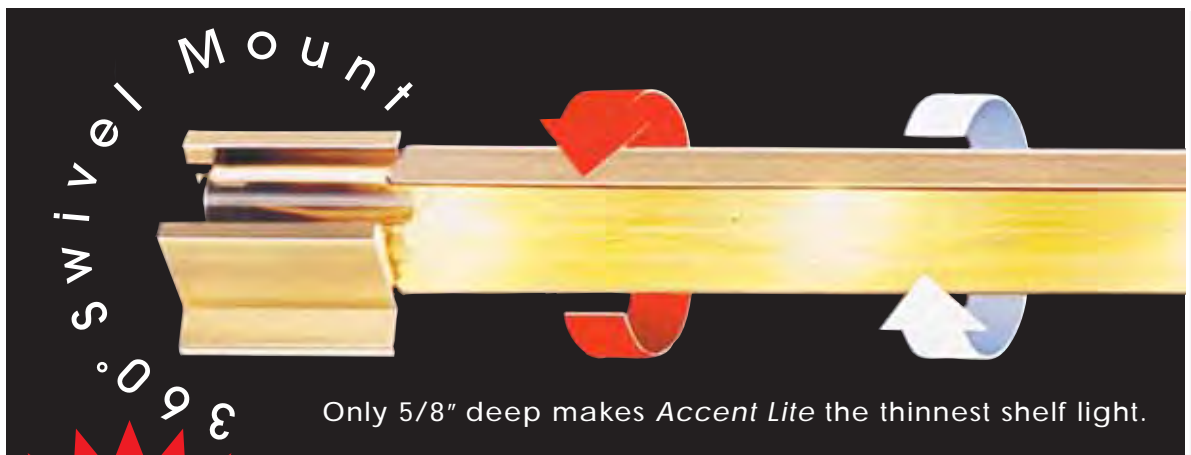

The original "Satco Accent Lite" is the thinnest adjustable shelf light that puts light right where you need it. Accent Lite's unique 360° swivel mount allows the light to be directed anywhere you want. Accent Lite will light the objects you want to light, not just the shelf. Accent Lite installs in minutes without tools and comes complete with 6-foot line cord and removable plug. Accent Lite is fully dimmable.

Accent Lite is Ideal for:

Wall Units • Stereo Cabinets • Platform Beds • China Cabinets
Book Shelves • Anywhere You Need an Accent Lite

Accent Lite is available in 10", 20", 30" and 40" sizes in polished brass, chrome, black or white finishes.