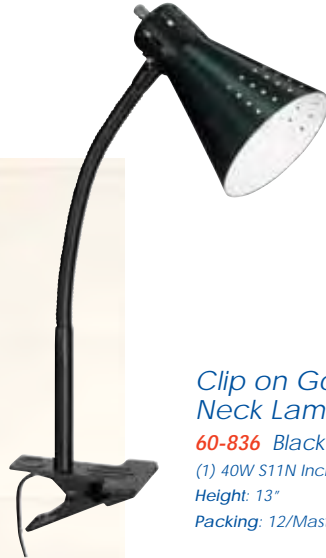

### Clip on Goose Neck Lamp

**60-832** White  
(1) 40W S11N Included  
Height: 13"  
Packing: 12/Master

### Large Goose Neck Desk Lamp

**60-834** White  
(1) 60W A19 max.  
Height: 16 1/2"  
Packing: 4/Master

### Small Goose Neck Desk Lamp

**60-833** White  
(1) 40W S11N Included  
Height: 13"  
Packing: 8/Master

### Goose Neck Floor Lamp

**60-835** White  
(1) 60W A19 max.  
Height: 64"  
Packing: 2/Master

*Clip on Goose Neck Lamp*  
**60-836** Black  
(1) 40W S11N Included  
Height: 13"  
Packing: 12/Master

*Large Goose Neck Desk Lamp*  
**60-838** Black  
(1) 60W A19 max.  
Height: 16½"  
Packing: 4/Master