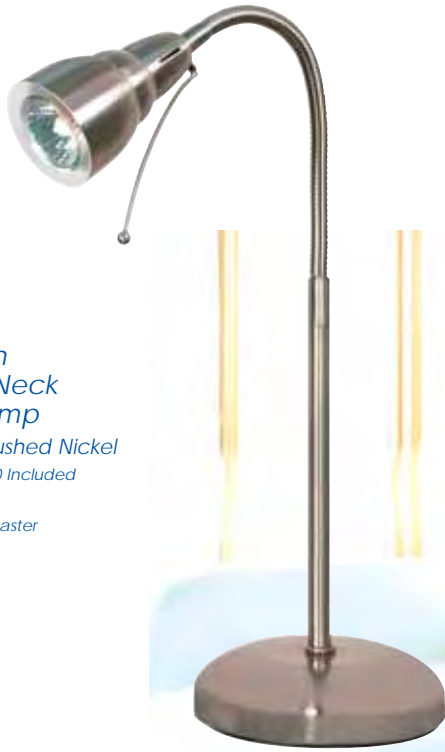

floor & Desk Lamps

desk lamps & specialty lighting

*Halogen
Goose Neck
Desk Lamp*
60-871 Brushed Nickel
(1) 35W GU10 Included
Height: 13"
Packing: 4/Master