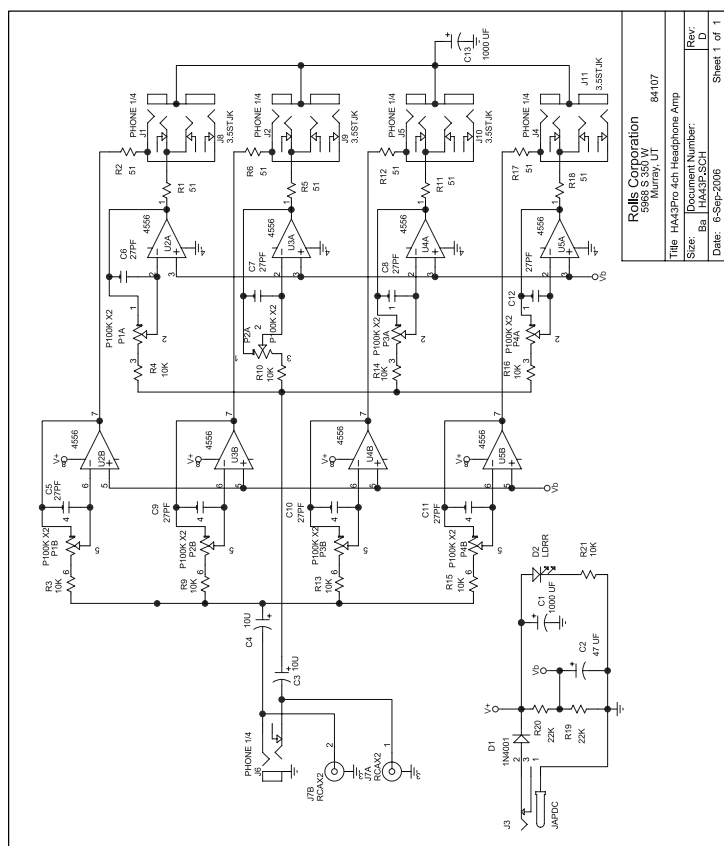

INTRODUCTION

Thank you for your purchase of the HA43Pro Reference Headphone Amplifier. The HA43Pro drives up to four pairs of stereo headphones for high quality audio monitoring. The unit is intended for sound reinforcement, studio, choir, install, and other applications where a smaller size is desired without sacrificing audio quality.

SPECIFICATIONS

Input Impedance: 100k Ohms unbalanced
Max Input Level: +14 dBV
Input Connectors: TRS Stereo 1/4" phone, Dual RCA
Outputs: 4 TRS Stereo 1/4", 4 TRS Stereo 1/8" (3.5mm)
Output Impedance: 51 Ohms each output
Max Gain: 20 dB/Channel
S/N Ratio: >90 dB
THD: < .008%
IMD (SMPTE): <.008%
Power: 12 VDC (Rolls Model PS27)
Weight: 1 lb (.45 kg)
Size: 4.15 x 3.45 x 1.16 (W x H x D)

DESCRIPTION

INPUTS: 1/4" Stereo TRS jack, and Dual RCA jacks for connection to the stereo line-level signals to be monitored.
12 VDC PWR: Connects to the Rolls PS27 12 VDC (outside of the barrel positive) adapter.
CHANNEL LEVELS: Sliders 1 - 4 adjusts the level of the indicated channel.
OUTPUTS 1 - 4: 1/4" and 1/8" (3.5mm) TRS stereo jacks for connection to headphones or earphones.

WARRANTY INFO

Please visit our website, www.rolls.com, for the Rolls 1 Year Warranty information and registration.

SCHEMATIC

Rolls Corporation
995 S 3500 W
Murray, UT 84107
Title: HA43Pro 4ch-Headphone Amp
Size: Document Number:
Bla HA43P.SCH
Date: 6-Sep-2006
Rev: D
Sheet 1 of 1

... anywhere you need four channels of clean, loud headphone amplification.

ROLLS

- Studio
- School
- Broadcast

HA43 Pro 4 Channel Headphone Amp

4-Ch. Studio Headphone Amp

HA43 Pro

ROLLS

HA43 Pro 4-Channel Studio Reference Headphone Amplifier

The HA43 Pro is a full frequency response four channel headphone monitoring device designed for the recording studio, or other professional applications like listening rooms and monitoring stations. Each output boasts a whopping 20 dB of clean channel gain.

- Stereo 1/4" and Dual RCA Inputs
- Slider Volume controls
- AC adapter included
- Full frequency response
- Lots of output level.... it's loud!

HA43p Headphone Amp